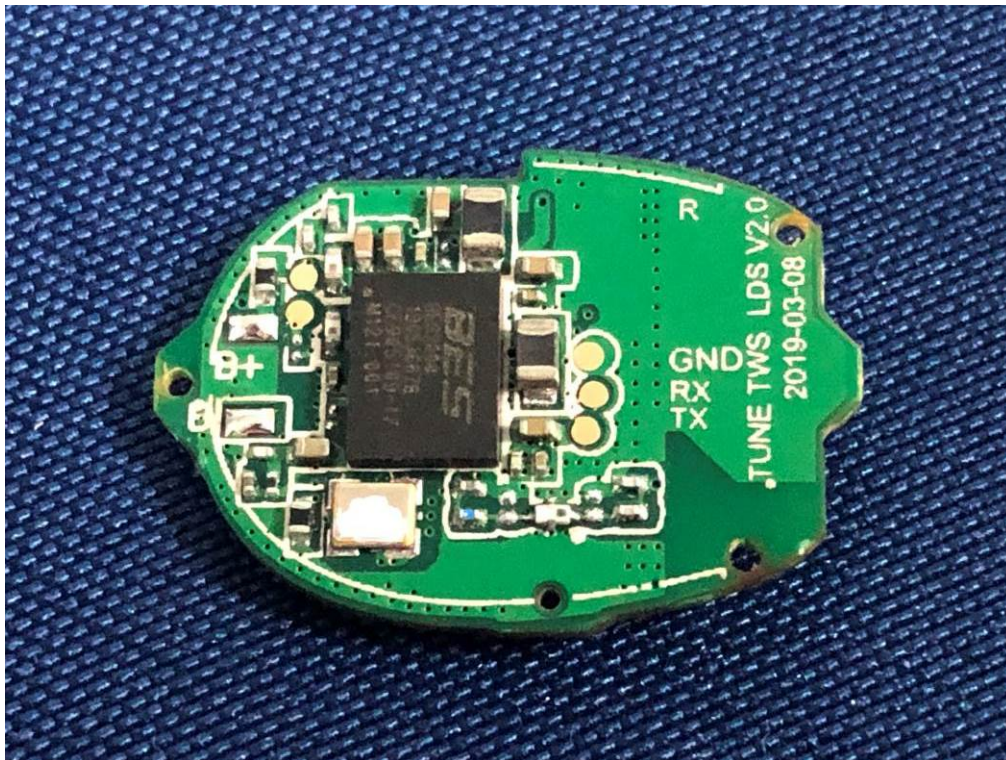

Model No.: TUNE120TWS

END OF REPORT