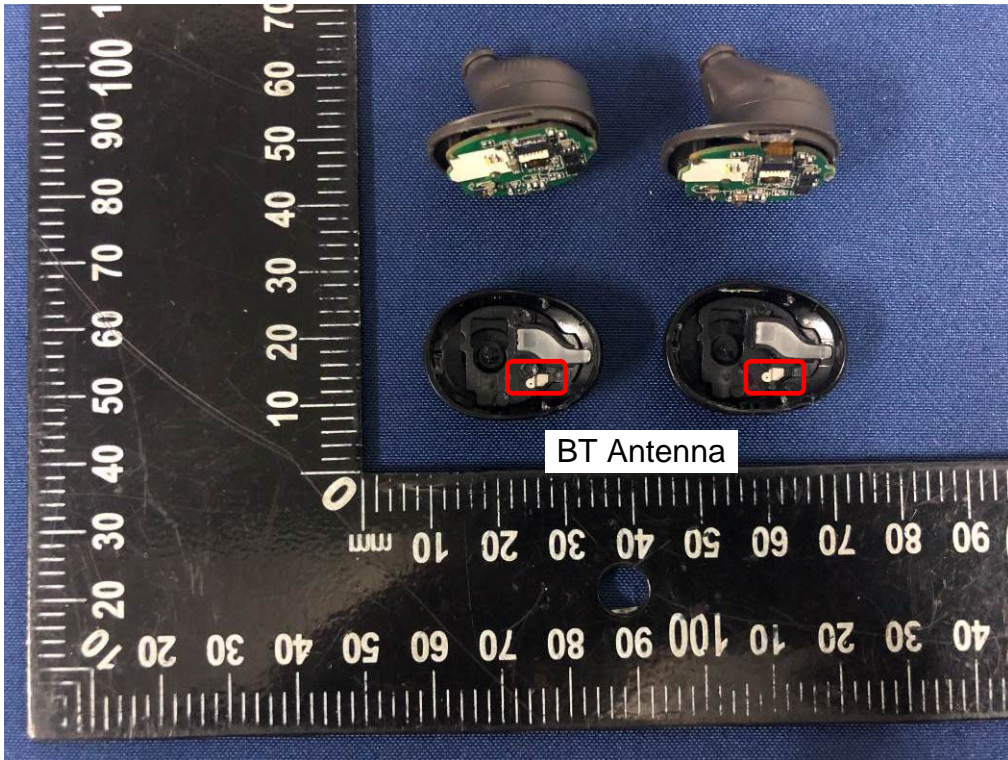

Model No.: TUNE120TWS

END OF REPORT