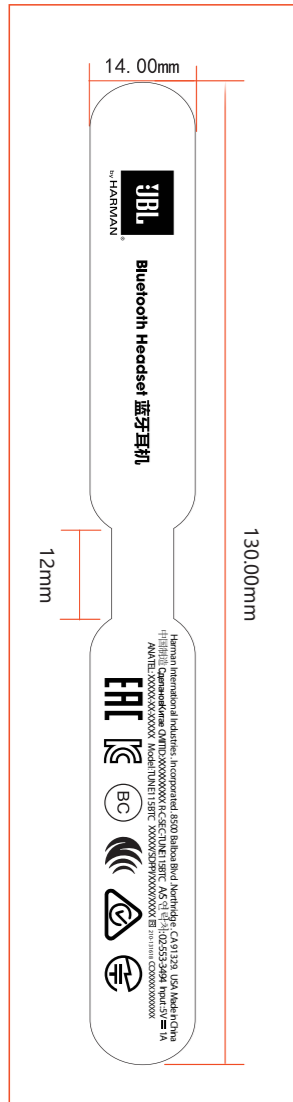

JBL T115BT/CABLE LENGTH

Artworks - Unit: mm - 2019-06-26

Black color

Top Cable
Length : 204mm
Shape Follow T110

Neck Cable
Length : 270mm
Shape Follow T110

Charging Cable

Material : TPE
Finishing : Matte
Color
PANTONE 172 C

Length (Excluding SR):
200mm

JBL T115BT/COMPLIANCE

Artworks - Unit: mm - 2019-06-26

TUNE115BT / artwork

Scale_1:1

Finishing : Matte

COLOR

White	PANTONE 427 C
Black	PANTONE BLACK 6C
Blue	PANTONE 654 C
Coral	PANTONE 1625 C
Teal	PANTONE 573C
Gray	PANTONE COOL GRAY 3C