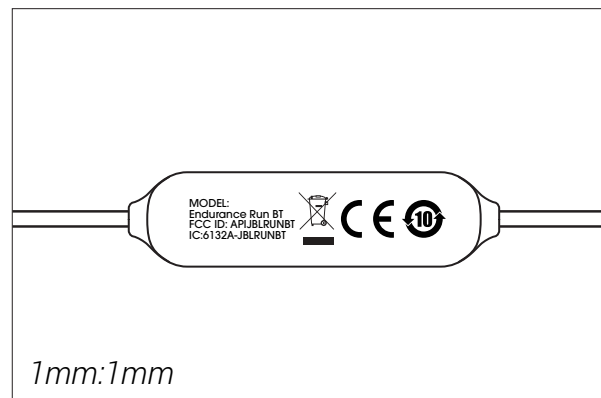

# JBL Endurance Run BT / ARTWORK + COMPLIANCE

2018-11-07

Headphone L/R Label (Reference 3D for placement)

Battery Housing

Cable Tag label