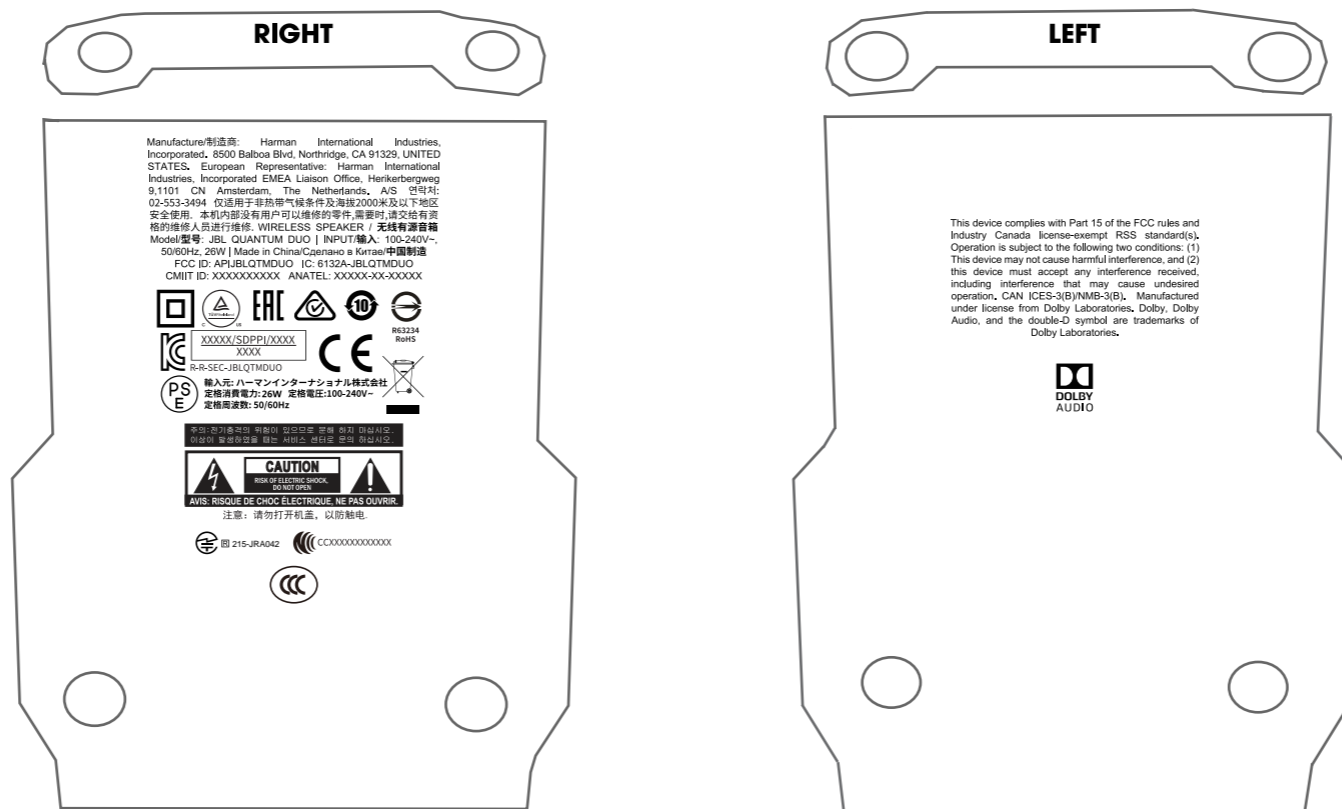

# JBL QUANTUM / CMF OVERVIEW

PORTS

Main Body

## COMPLIANCE

Finish: In-toolig Emboss (0.1mm)

BOTTOM VIEW

CONFIDENTIAL