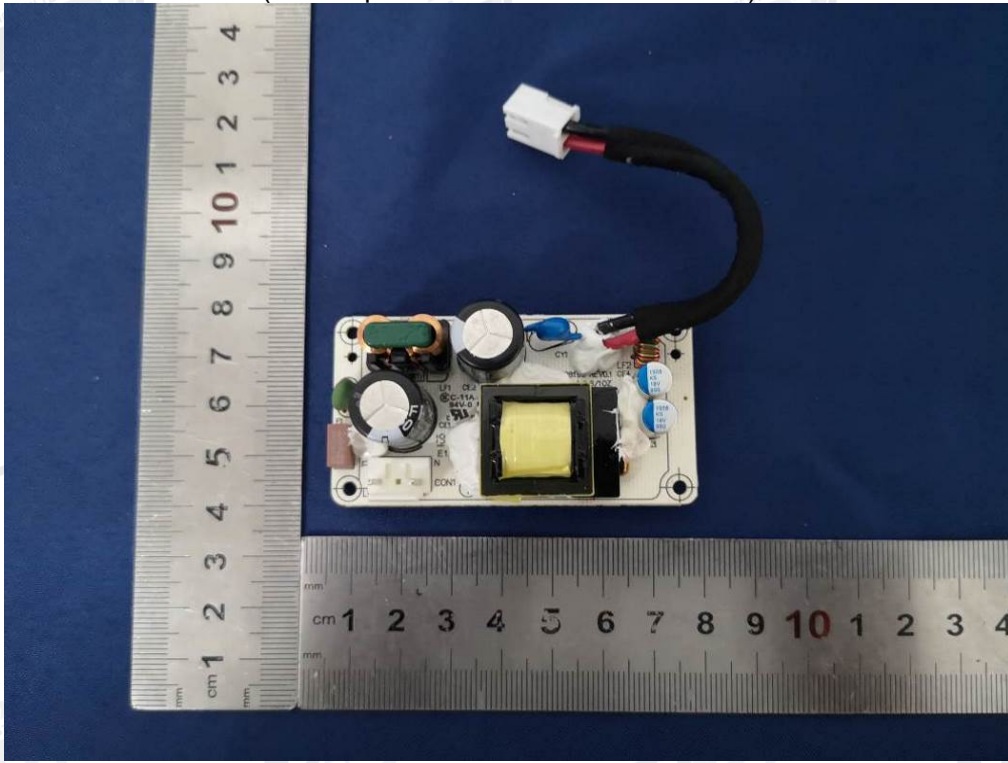

(Built-in power board: S026UF1300200)

(Built-in power board: GSIT13V-2C)

END OF REPORT