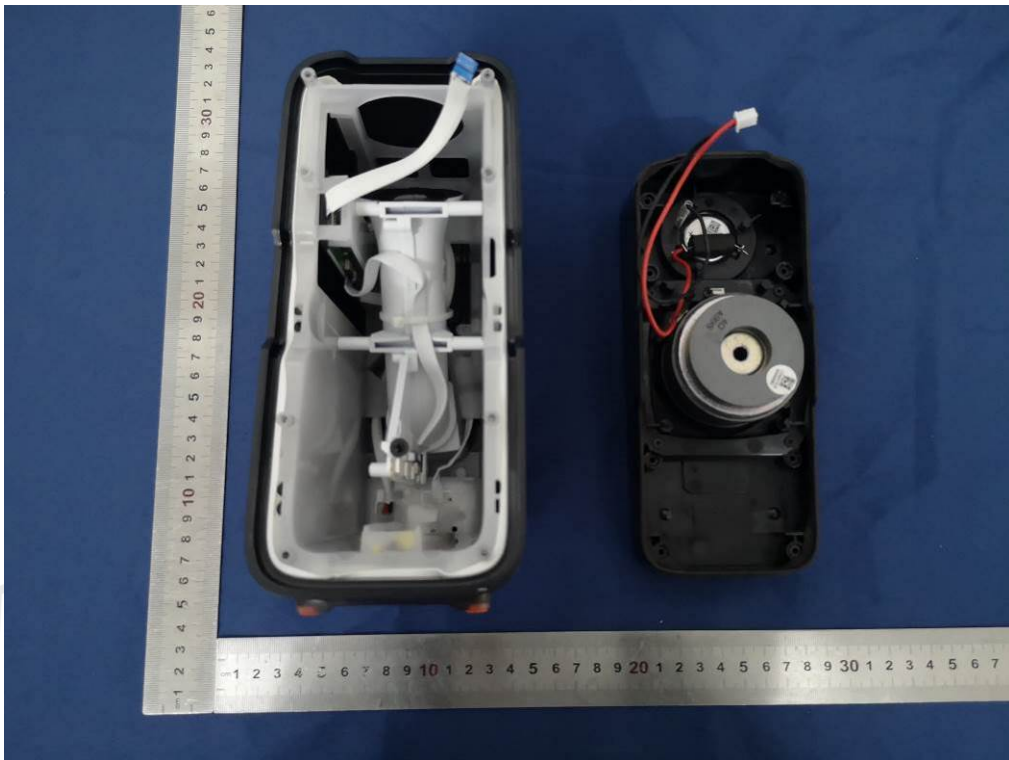

(Built-in power board: S026UF1300200)

(Built-in power board: GSIT13V-2C)

END OF REPORT