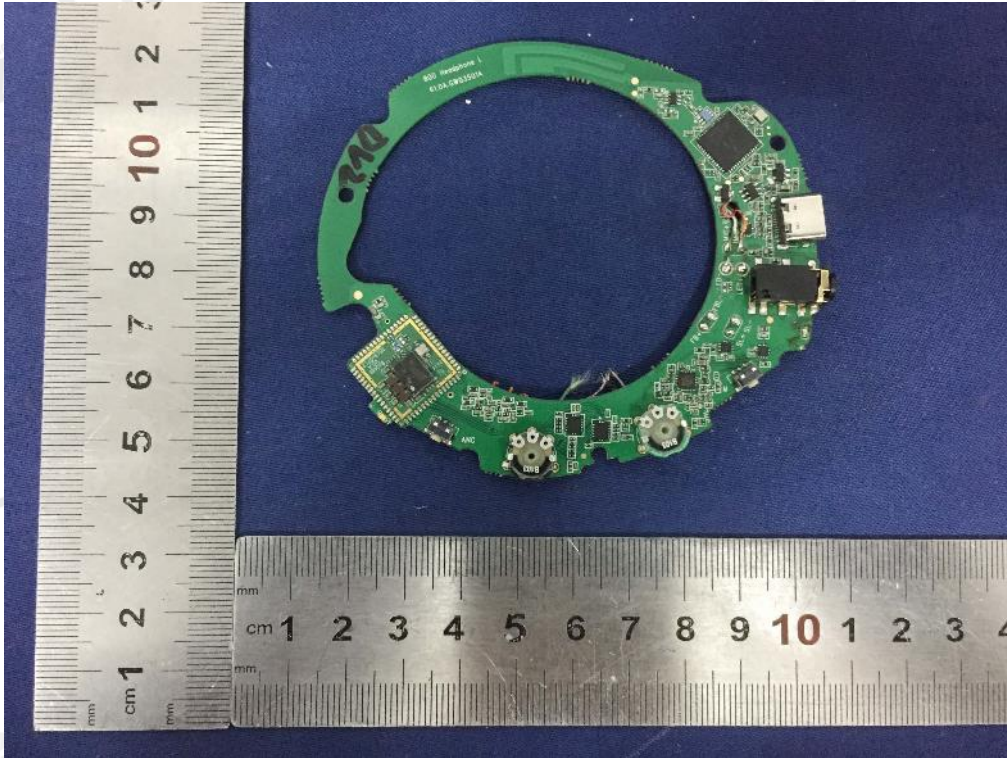

2.4G SRD Antenna 2

END OF REPORT