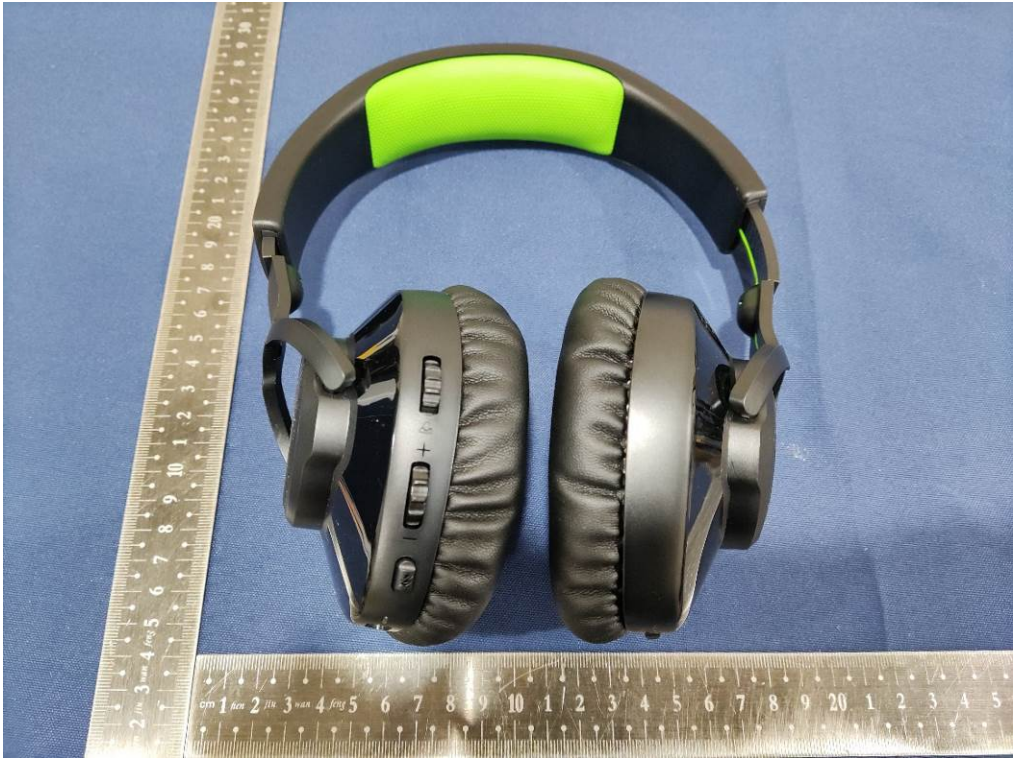

For Headset: QUANTUM360X WIRELESS FOR XBOX

For Headset: QUANTUM360P CONSOLE WIRELESS