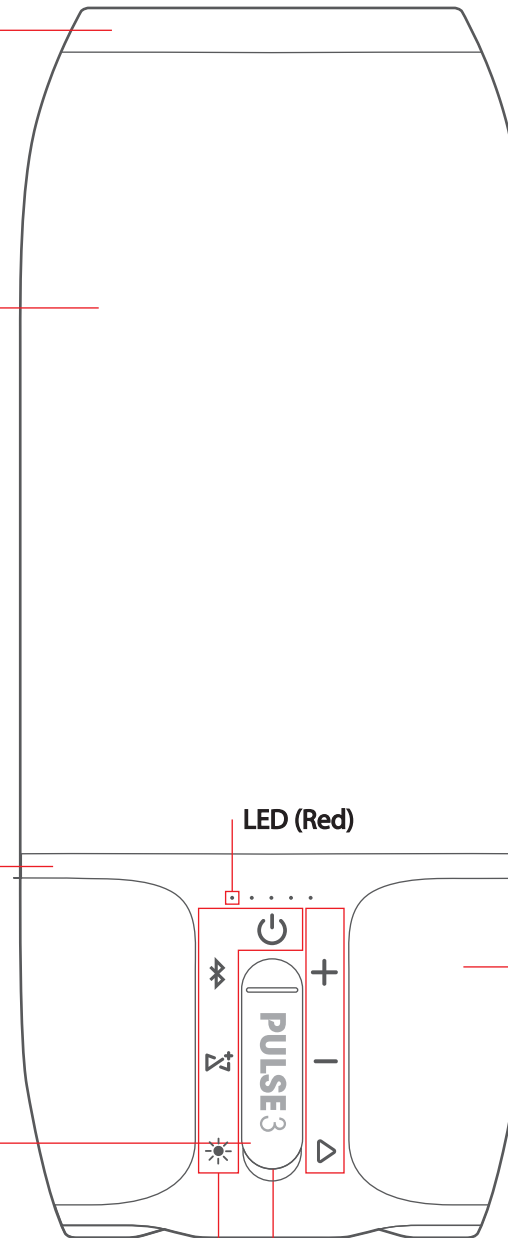

PULSE3Q
CMF

2018-11-16

↑
FRONT

↑
BACK

↓
BACK

↓
FRONT

Inside icons
: -0.025mm
High glossy

PULSE3
: -0.25mm

Silk screen
Color : ■ Black High glossy
■ Cool Gray 3C

- Scale 1:1

TOP (Metallic painting)
Color: ■ STEAM BLACK
□ STEAM WHITE

Material : PC
Texture : Semi matt

LIGHTING
Color: ■ Black
□ Transparent

Material : PC (Transparent, Double injection)
UV painting
Texture : High Glossy

TPU Part (Metallic painting)
Color: ■ STEAM BLACK
□ STEAM WHITE

Material : PC + TPU
Texture : Semi matt

Rubber CAP (Metallic painting)
Color: ■ STEAM BLACK
□ STEAM WHITE

Material : Rubber + Metal
Soft touch painting
Texture : Semi matt