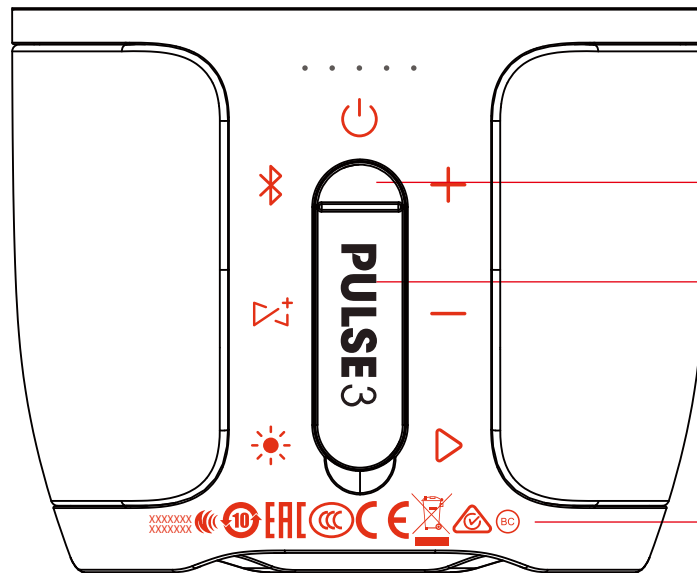

PULSE3Q
CMF

2018-11-16

↑
FRONT

↑
BACK

↓
BACK

↓
FRONT

Inside icons
: -0.025mm
High glossy

PULSE3
: -0.25mm

Silk screen
Color : ■ Black High glossy
■ Cool Gray 3C

- Scale 1:1

TOP (Metallic painting)
Color: ■ STEAM BLACK
□ STEAM WHITE

Material : PC
Texture : Semi matt

LIGHTING
Color: ■ Black
□ Transparent

Material : PC (Transparent, Double injection)
UV painting
Texture : High Glossy

TPU Part (Metallic painting)
Color: ■ STEAM BLACK
□ STEAM WHITE

Material : PC + TPU
Texture : Semi matt

Rubber CAP (Metallic painting)
Color: ■ STEAM BLACK
□ STEAM WHITE

Material : Rubber + Metal
Soft touch painting
Texture : Semi matt