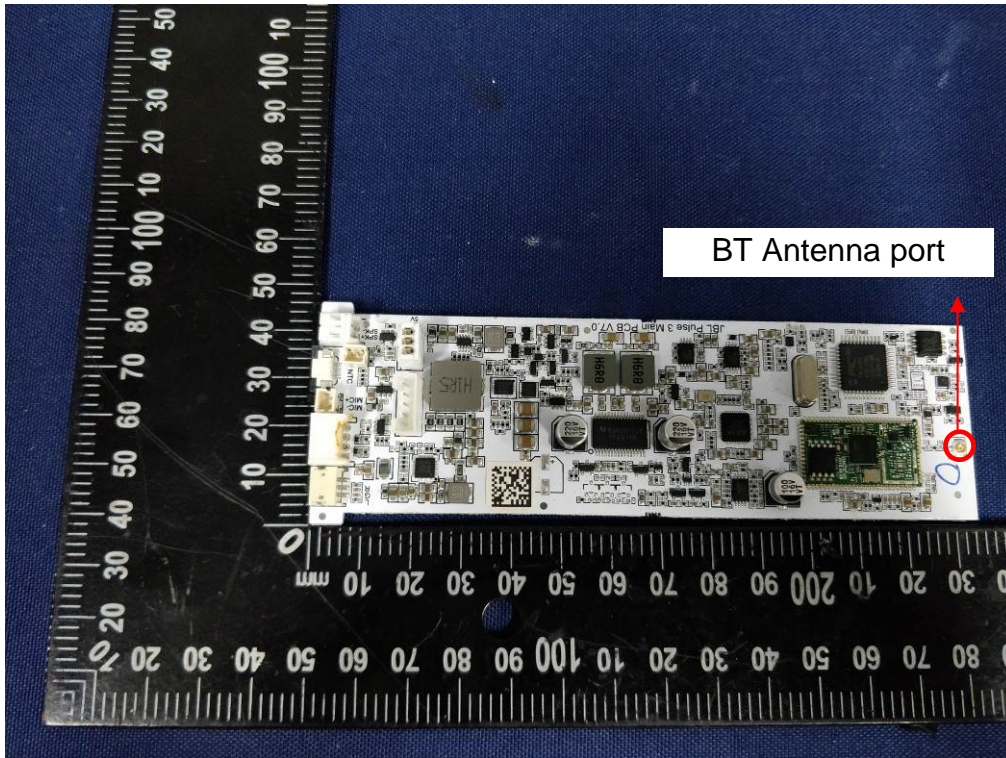

Model No.: PULSE3Q

16. Photos of the EUT

(For factory 1)

(Built-in Battery: L0705-LF)

(Built-in Battery: SUN-INTE-97)

(For factory 2)

(Built-in Battery: L0705-LF)

(Built-in Battery: SUN-INTE-97)