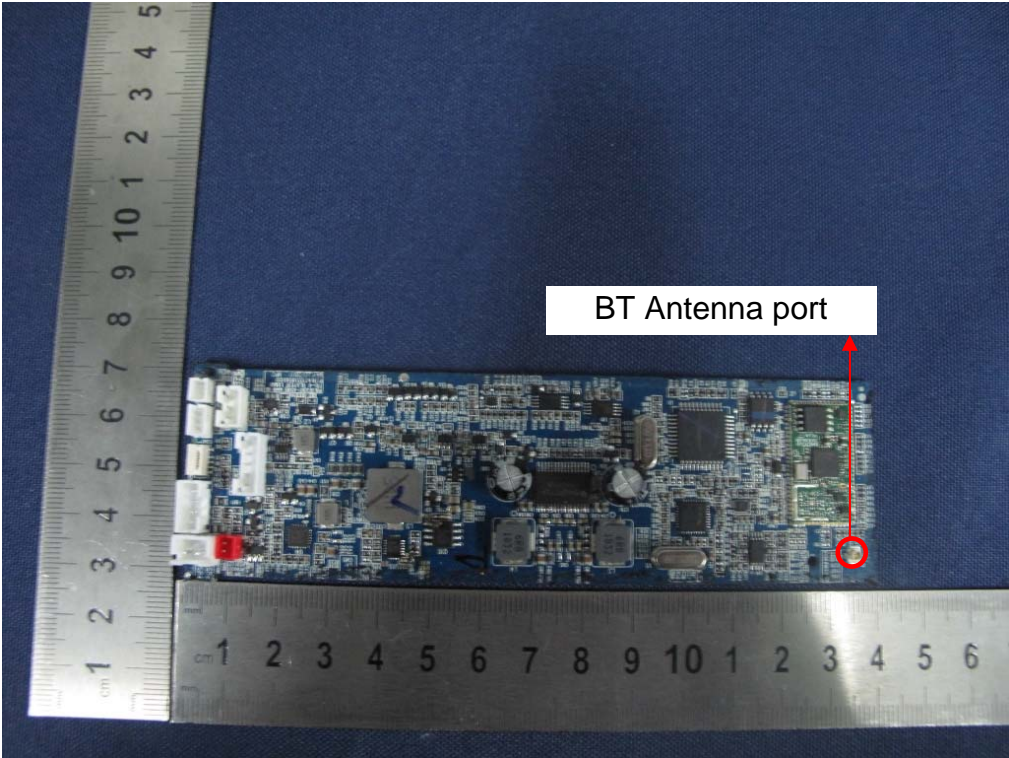

Model No.: PULSE3Q

16. Photos of the EUT

(For factory 1)

(Built-in Battery: L0705-LF)

(Built-in Battery: SUN-INTE-97)

(For factory 2)

(Built-in Battery: L0705-LF)

(Built-in Battery: SUN-INTE-97)