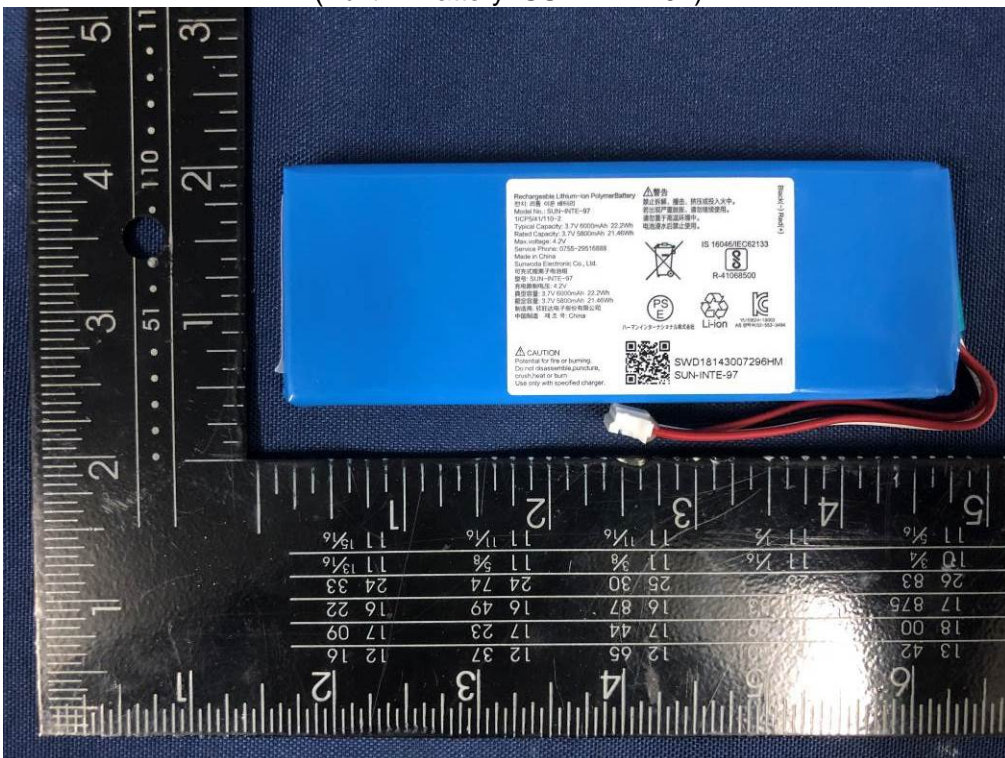

Model No.: PULSE3Q

16. Photos of the EUT

( For factory 1 )

( For factory 2 )

(Built-in Battery: L0705-LF)

(Built-in Battery: SUN-INTE-97)

END OF REPORT