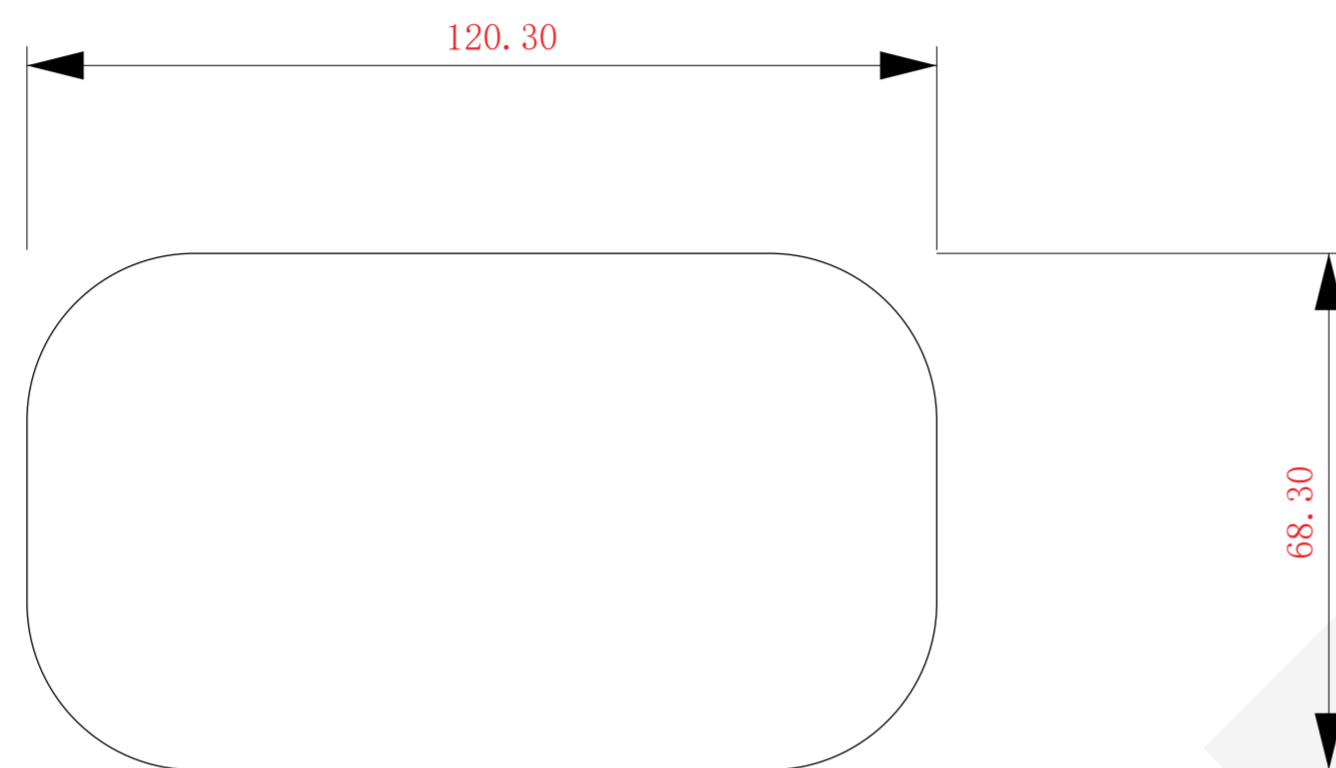

JBL Partybox ULTIMATE

COMPLIANCE V1 - 20/FEB/2023

Artwork update history

20-FEB-2023 - Jonas Ceppa - V01 - Creating File

CONFIDENTIAL

JBL Partybox ULTIMATE COMPLIANCE / IO PANEL

Artworks - Unit: mm - Scale: 1:1

IO COVER-INSIDE
Color: Pantone 426C
Material:PC Sheet
Finish: Matt

JBL Logo / line
Color: Pantone 172C
Finishing: Matt, Silkscreen

Text / icons
Color: Pantone Cool Gray 6C
Finishing: Matt, Silkscreen

Product label affixed to the back of the device.