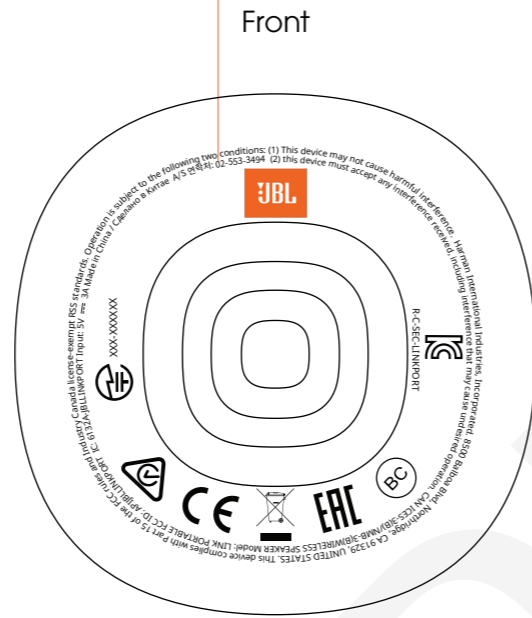

JBL LINK Portable / CMF OVERVIEW

Artworks - Unit: mm - 20190116

COMPLIANCE INFORMATION + LOGO ON SPEAKERS BOTTOM

Material: Silkscreen INK
Finish: Matte Silkscreen
Color: Transparent

Front

COMPLIANCE INFORMATION

Material: Silkscreen INK
Finish: Matte Silkscreen
Color: Transparent

Front

Front

Front