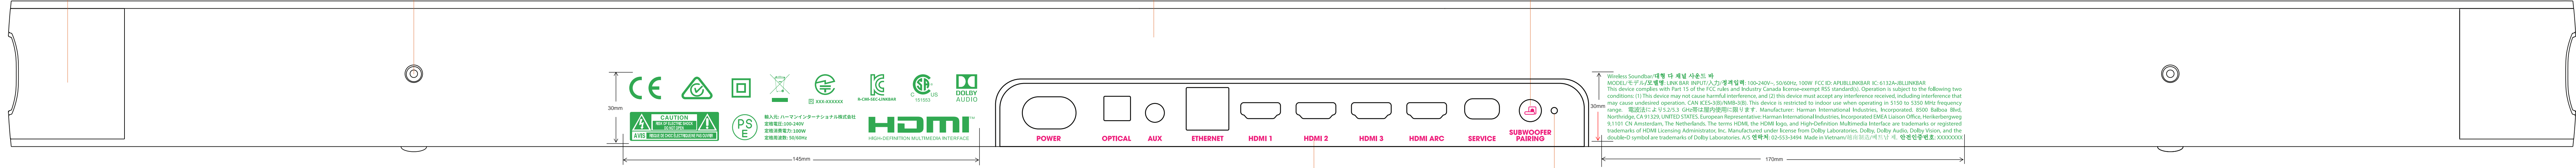

BACKVIEW_COMPLIANCE_GLOBLE VERSION

SILK SCREEN PRINT
COLOUR: COOL GREY 6C
FINISH: Matte

MATERIAL: PAD PRINTING
COLOUR: Tranparent
FINISHING: High-glossy Coating

Speaker Grille

material: Fabric
finishes: Matte

Wall-mount Holes

material: Plastic
finishes: Matte

Inner Nuts
Copper screw Nut

Back Housing

material: Plastic
finishes: Metallic Paint, Semi-Matt
Color: Pantone 10393C
(Same color as top surface)

Subwoofer Pairing button

Material: Plastic
Color: Pantone 10393C

Icon:
Silk screen print
Cool Grey 6C

Connector names
SILK SCREEN PRINT
COLOUR: COOL GREY 6C
FINISH: Matte

Sub pairing Led
White Color