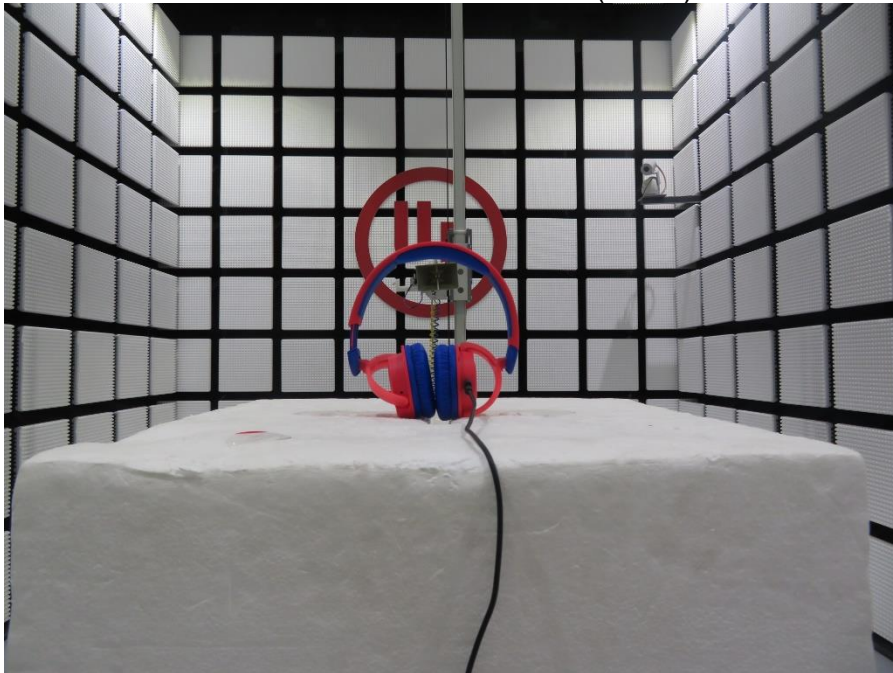

# **Setup Photographs**

RADIATED RF MEASUREMENT SETUP (ABOVE 1 GHz)

MEASUREMENT POSITION (X axis)

MEASUREMENT POSITION (Y axis)

MEASUREMENT POSITION (Z axis)

RADIATED RF MEASUREMENT SETUP (30MHz~1GHz)

RADIATED RF MEASUREMENT SETUP (Below 30MHz)