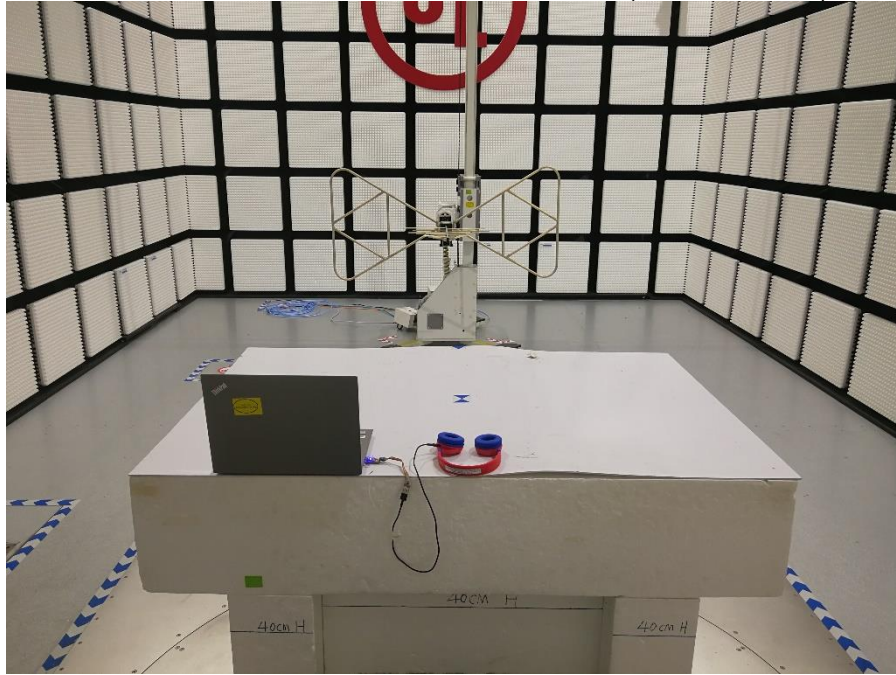

# **Setup Photographs**

RADIATED RF MEASUREMENT SETUP (ABOVE 1 GHz)

MEASUREMENT POSITION (X axis)

MEASUREMENT POSITION (Y axis)

MEASUREMENT POSITION (Z axis)

RADIATED RF MEASUREMENT SETUP (30MHz~1GHz)

RADIATED RF MEASUREMENT SETUP (Below 30MHz)

## POWERLINE CONDUCTED EMISSIONS MEASUREMENT SETUP