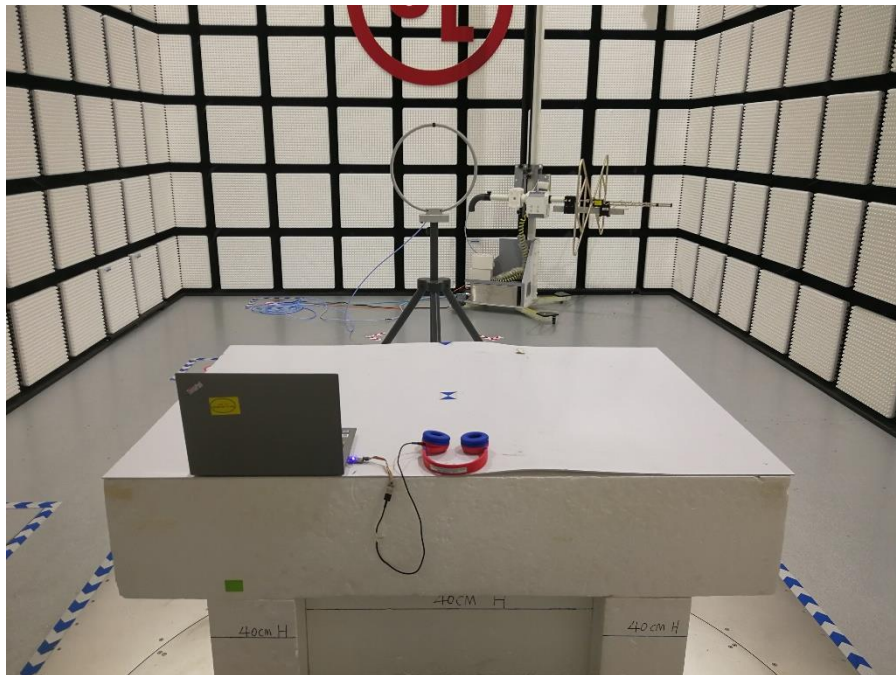

# **Setup Photographs**

RADIATED RF MEASUREMENT SETUP (ABOVE 1 GHz)

MEASUREMENT POSITION (X axis)

MEASUREMENT POSITION (Y axis)

MEASUREMENT POSITION (Z axis)

RADIATED RF MEASUREMENT SETUP (30MHz~1GHz)

RADIATED RF MEASUREMENT SETUP (Below 30MHz)

## POWERLINE CONDUCTED EMISSIONS MEASUREMENT SETUP