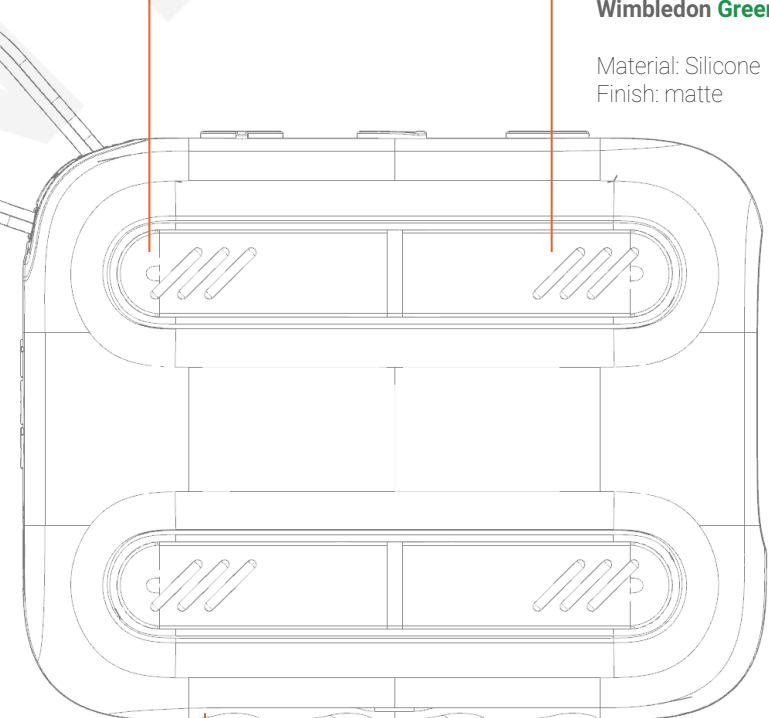

Back feet Inner

Colour:

- **Black SKU:** Pantone 432C
- **Red SKU:** Pantone 177C
- **Blue SKU:** Pantone 2177C
- **White SKU:** Pantone Cool Grey 2C
- **Purple SKU:** Pantone 2587C
- **Camo SKU:** Pantone 5743C
- **Funky Black:**
- >Option A PANTONE #3252C
- >Option B PANTONE 232C
- **Swash Pink:** PANTONE #333C
- **Wimbledon Green:** PANTONE #7482C

Material: Silicone

Finish: matte