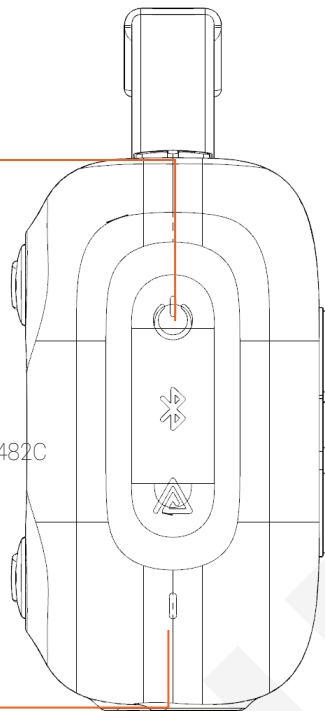

JBL GO4

Artworks Unit: mm 11/03/2023

Button

1. Colour:
2. **Black SKU:** Pantone Black 6C
   - **Red SKU:** Pantone 1797C
   - **Blue SKU:** Pantone 2180C
   - **White SKU:** Pantone Cool Grey 5C
   - **Purple SKU:** Pantone 268C
   - **Camo SKU:** Pantone 172C
   - **Funky Black:** PANTONE #172C
   - **Swash Pink:** PANTONE #102C
   - **Wimbledon Green:** PANTONE ##7482C

Material: Silkscreen
Finish: semi-glossy

LED Battery indicator

Material: PC
Finish: Translucent
reference: GO3

GO 4

1. Colour:
2. **Black SKU:** Pantone Black 6C
   - **Red SKU:** Pantone 1797C
   - **Blue SKU:** Pantone 2180C
   - **White SKU:** Pantone Cool Grey 5C
   - **Purple SKU:** Pantone 268C
   - **Camo SKU:** Pantone 172C
   - **Funky Black:** PANTONE #232C
   - **Swash Pink:** PANTONE #333C
   - **Wimbledon Green:** PANTONE ##7482C

Material: silicone
Finish: matte + soft touch paint