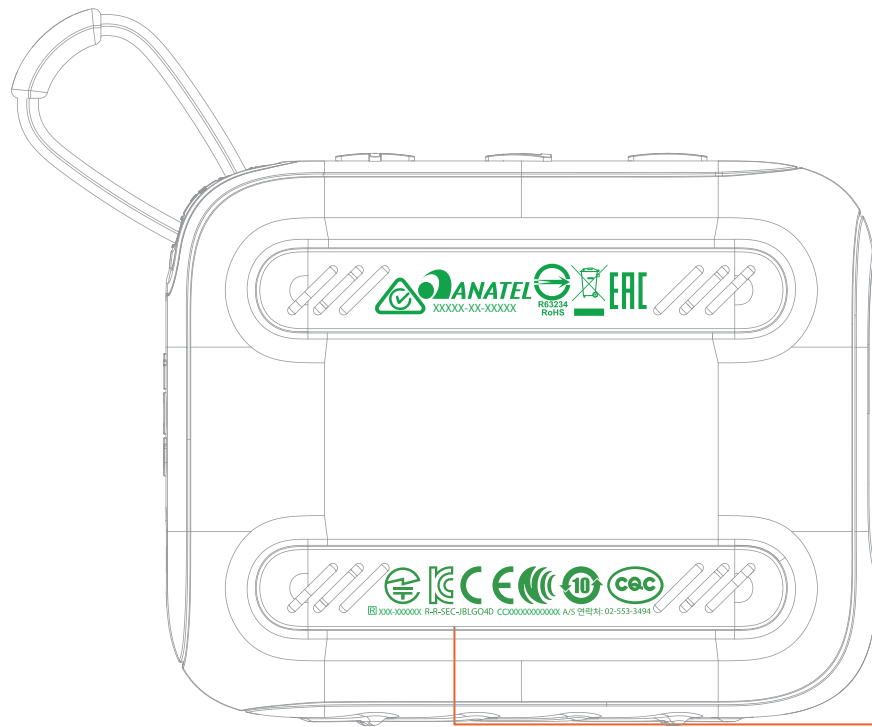

JBL GO4

Compliance Artworks
Artworks Unit: mm 11/03/2023

In-Mould Compliance

Colour: out of tool
Finish: semi glossy
(refer to OYNX studio 8)