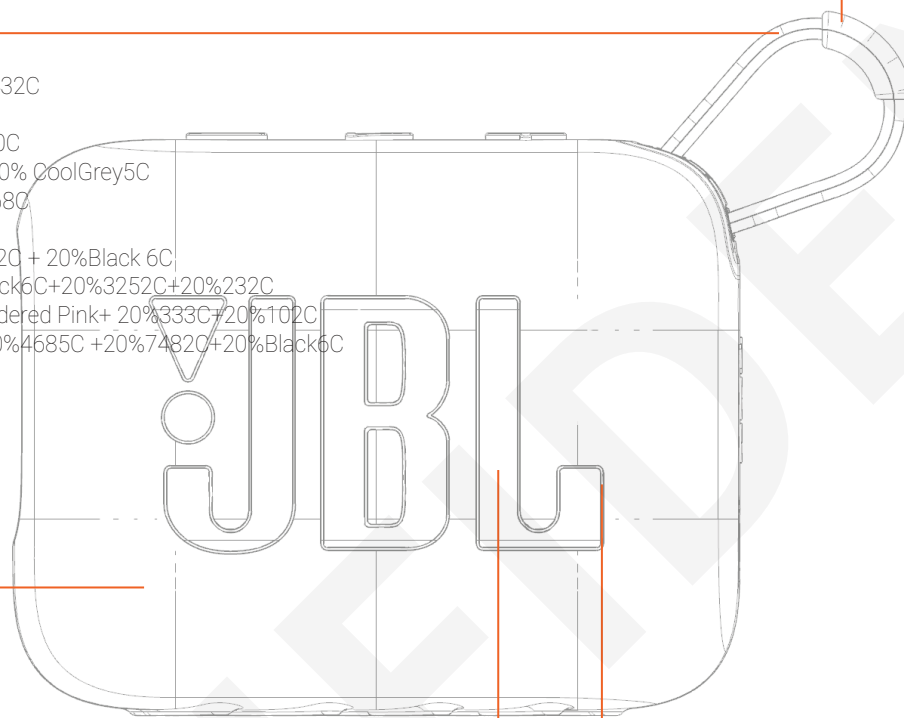

JBL GO4

Artworks Unit: mm 11/03/2023

Rope Stopper

Colour:

- **Black SKU:** Pantone Black 6C
- **Red SKU:** Pantone 1797C
- **Blue SKU:** Pantone 2180C
- **White SKU:** Pantone Cool Grey 5C
- **Purple SKU:** Pantone 268C
- **Camo SKU:** Pantone 172C
- **Funky Black:** PANTONE 172C
- **Swash Pink:** PANTONE #333C
- **Wimbledon Green:** PANTONE #7482C

Material: silicone

Finish: matte + soft touch paint

Rope

2Tone-Colour:

- **Black SKU:** 80% Black 6C+ 20% 432C
- **Red SKU:** 80% 177C+20% 1797C
- **Blue SKU:** 80% 2177C+ 20% 2180C
- **White SKU:** 80% Cool Grey 2C +20% CoolGrey5C
- **Purple SKU:** 80% 2587C + 20%268C

3Tone-Colour:

- **Camo SKU:** 60% 5743C + 20%172C + 20%Black 6C
- **Funky Black:** PANTONE 60%Black6C+20%3252C+20%232C
- **Swash Pink:** PANTONE 60%Standered Pink+ 20%333C+20%102C
- **Wimbledon Green:** PANTONE 60%4685C +20%7482C+20%Black6C

reference: JBL GO3 BLK SKU

Material: fabric

Finish: matte

Fabric bracket

Colour:

- **Black SKU:** Pantone Black 6C
- **Red SKU:** Pantone 177C
- **Blue SKU:** Pantone 2177C
- **White SKU:** Pantone Cool Grey 2C
- **Purple SKU:** Pantone 2587C
- **Camo SKU:** camo pattern
- **Funky Black:** Following Clip 5
- **Swash Pink:** Following Clip 5
- **Wimbledon Green:** Following Clip 5

Material: JBL Portable fabric