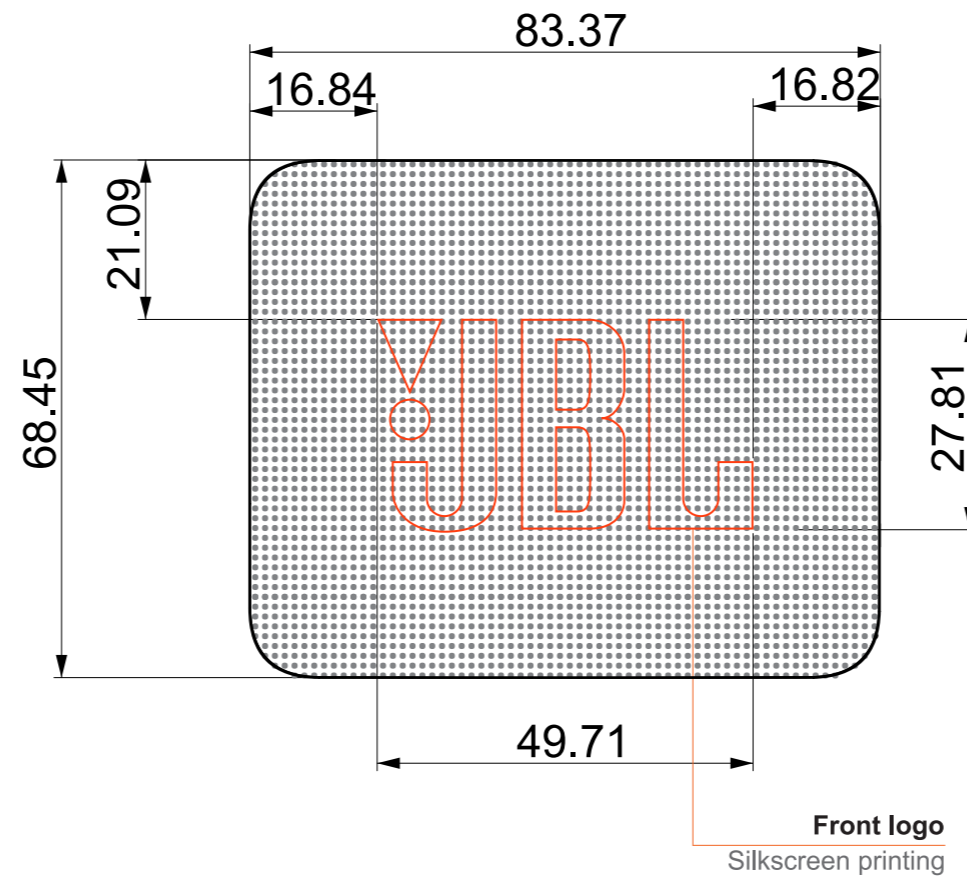

FRONT LOGO

Front_SILKSCREEN PRINT