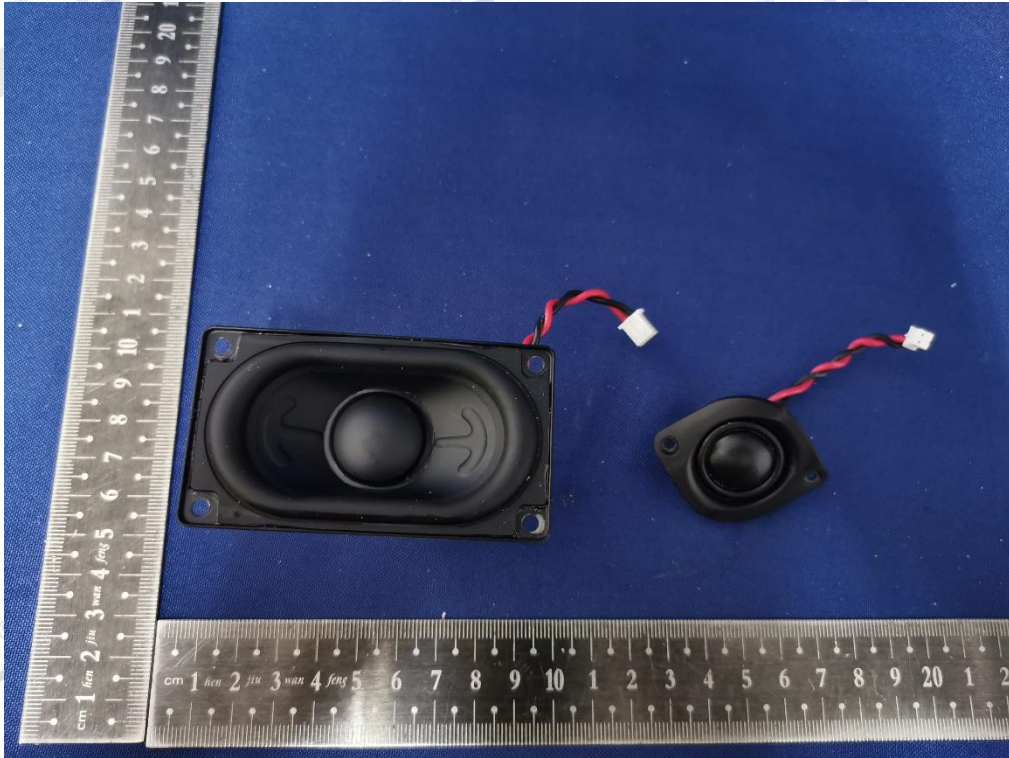

Battery: GSP-1S2P-F6D

Bluetooth&SRD Antenna