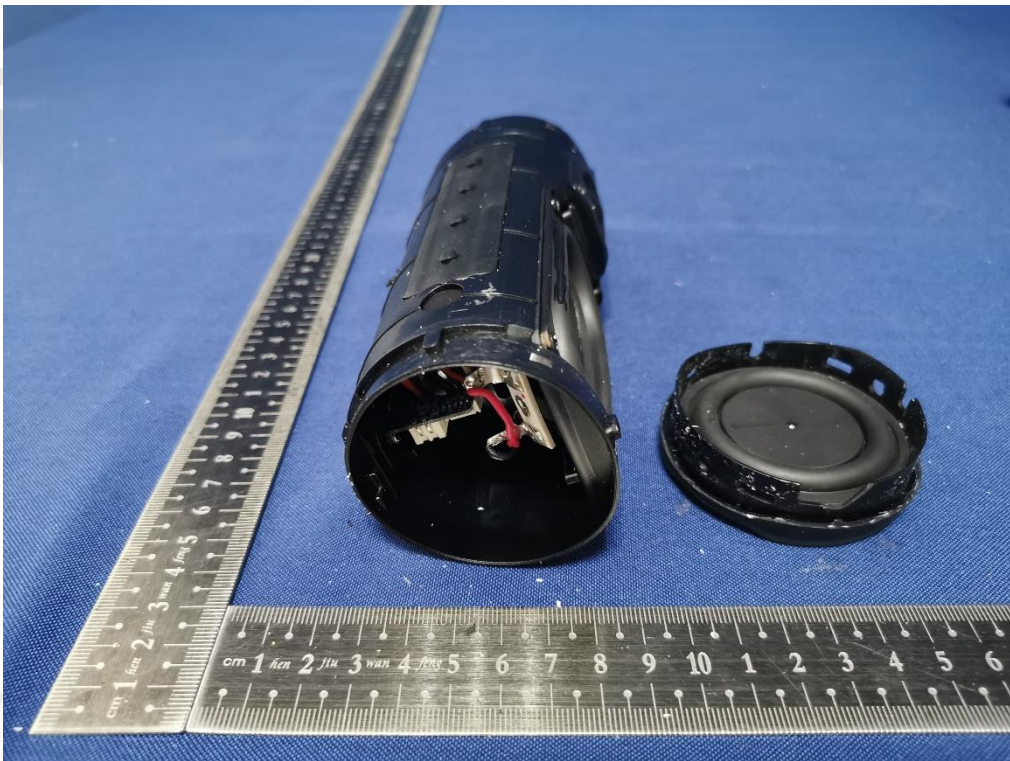

Battery: GSP-1S2P-F6D

Bluetooth&SRD Antenna