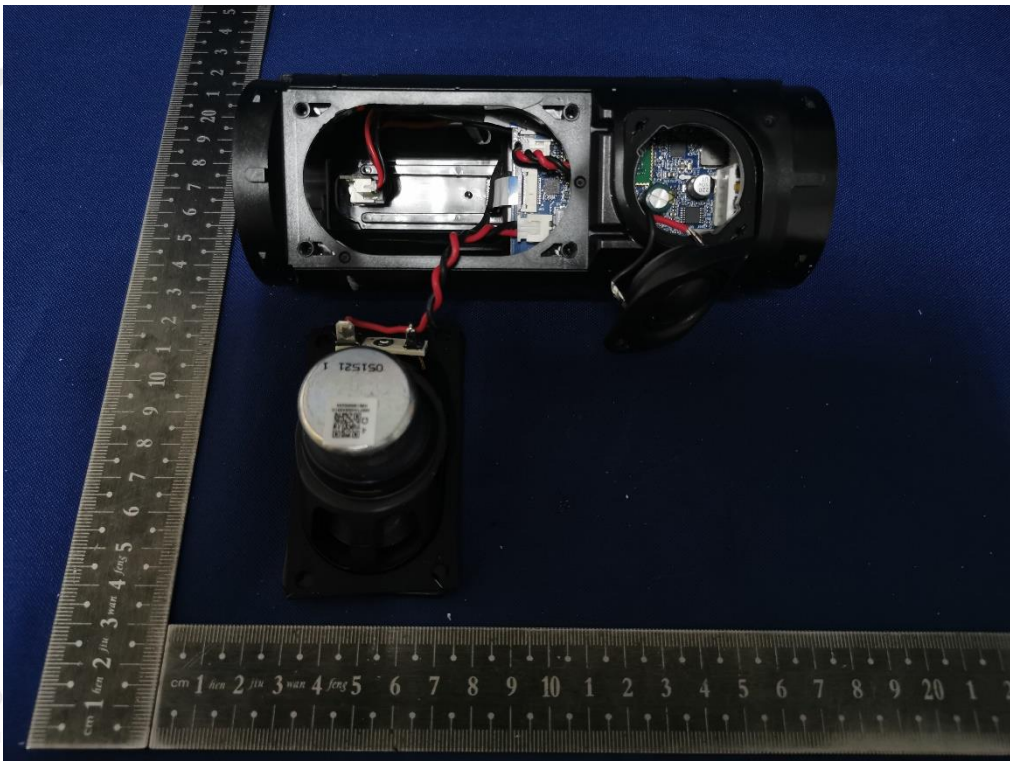

Battery: GSP-1S2P-F6D

Bluetooth&SRD Antenna