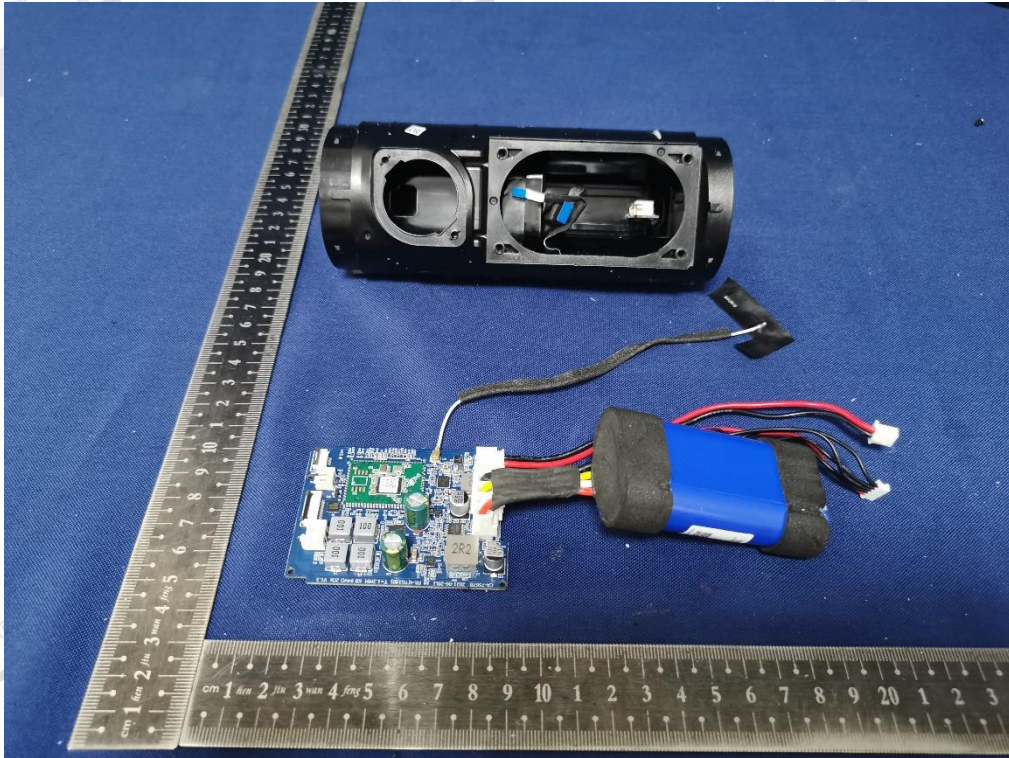

Battery: GSP-1S2P-F6D

Bluetooth&SRD Antenna