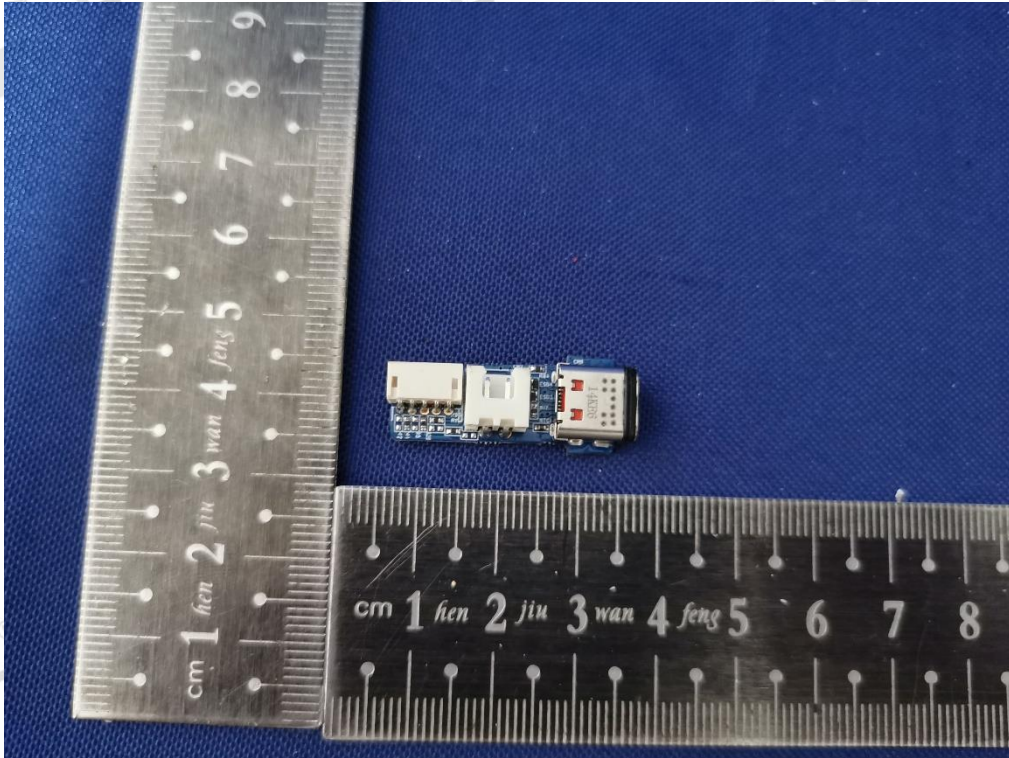

Battery: GSP-1S2P-F6D

Bluetooth&SRD Antenna