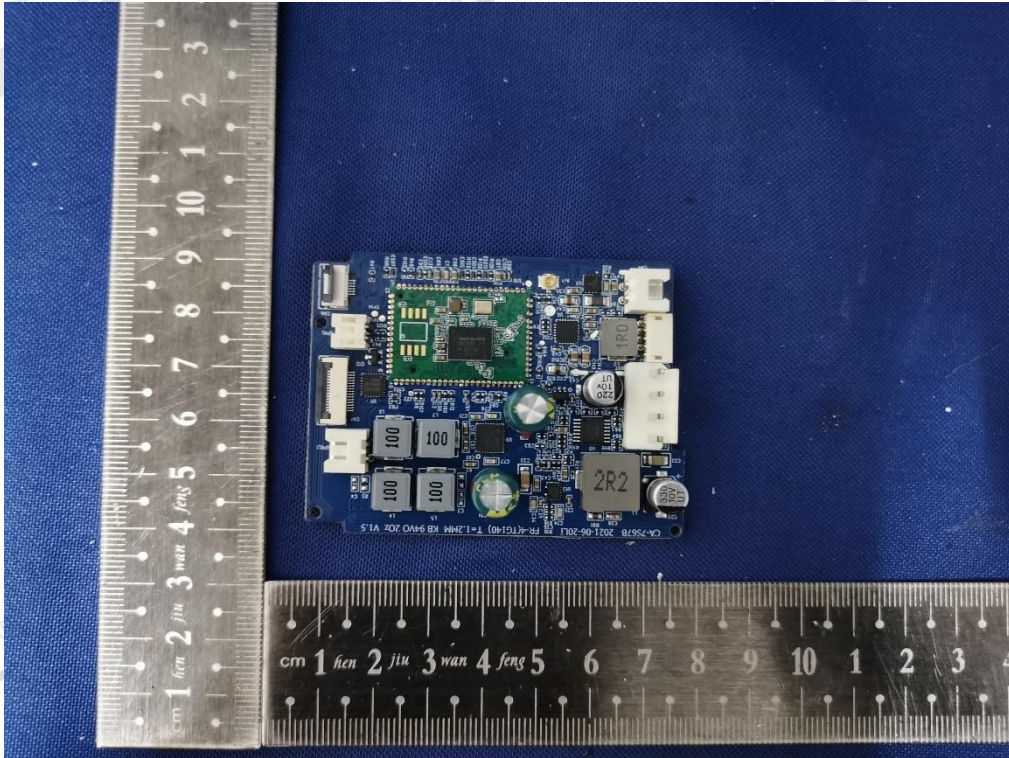

Battery: GSP-1S2P-F6D

Bluetooth&SRD Antenna