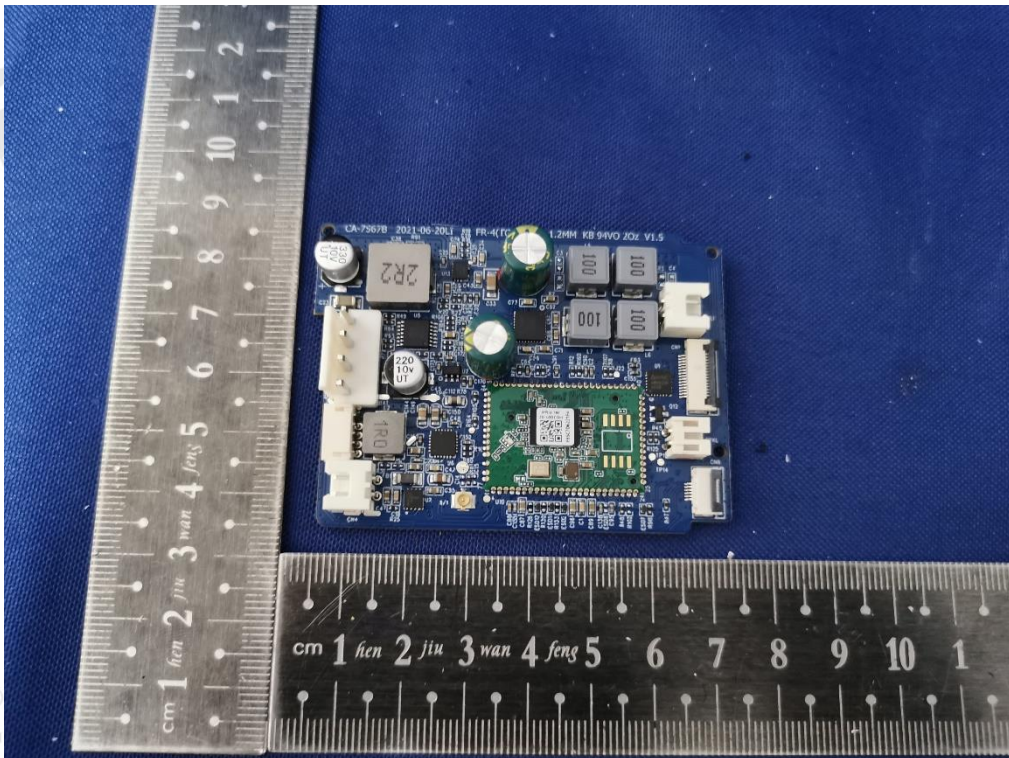

Battery: GSP-1S2P-F6D

Bluetooth&SRD Antenna