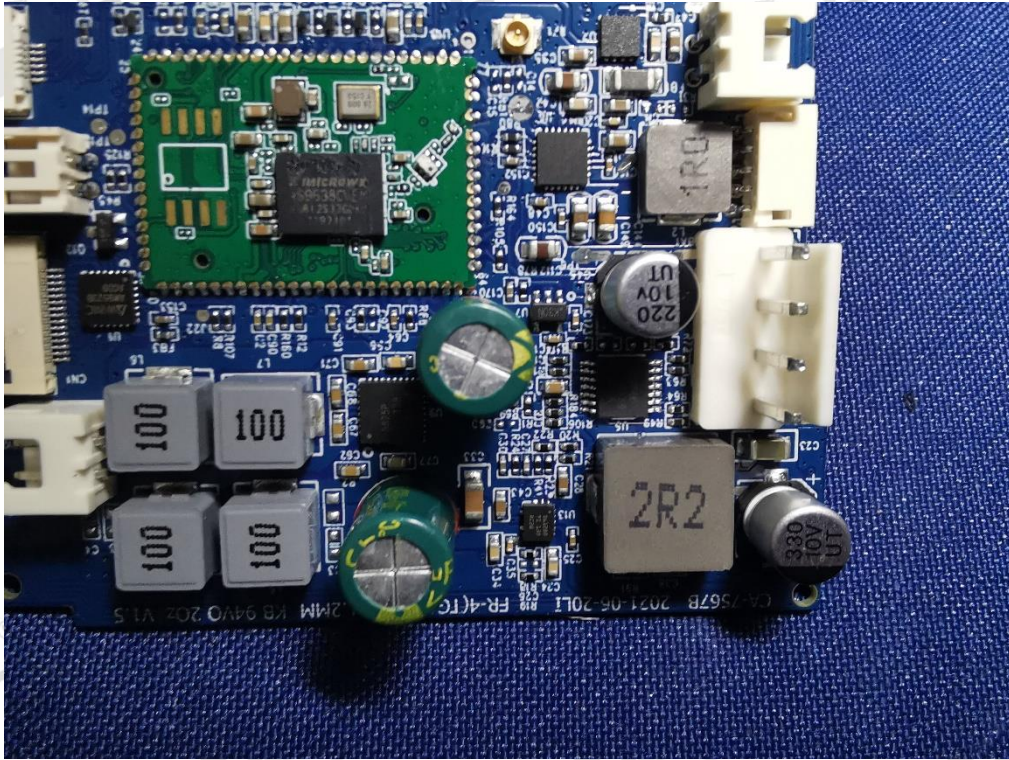

Battery: GSP-1S2P-F6D

Bluetooth&SRD Antenna