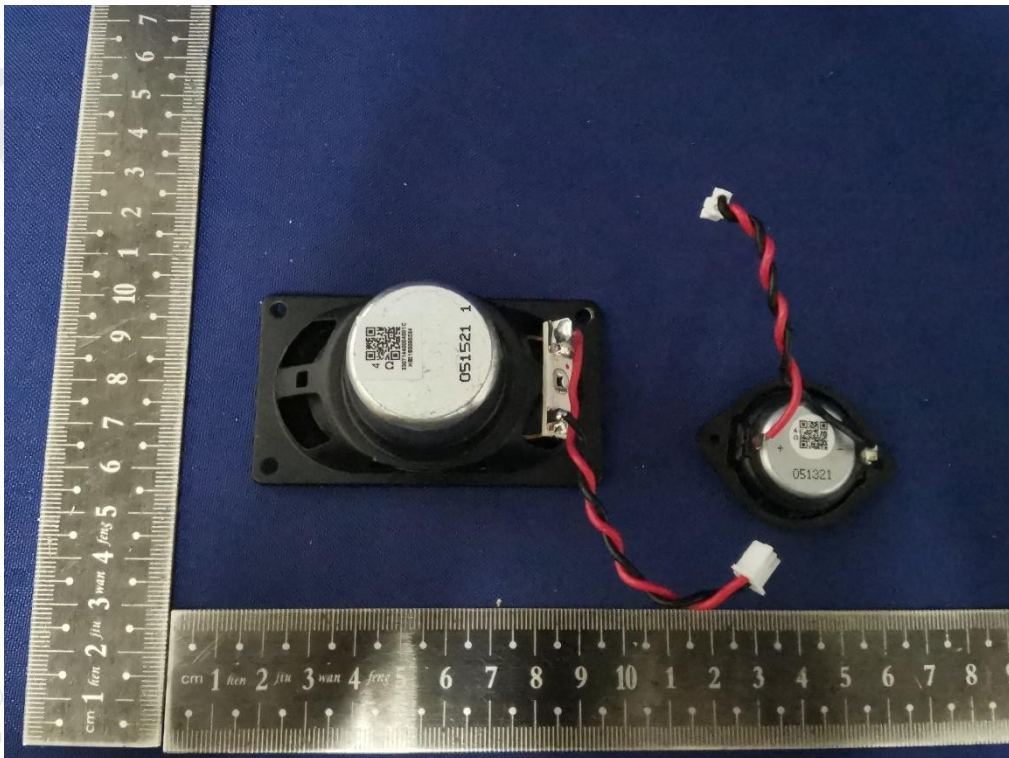

Battery: GSP-1S2P-F6D

Bluetooth&SRD Antenna