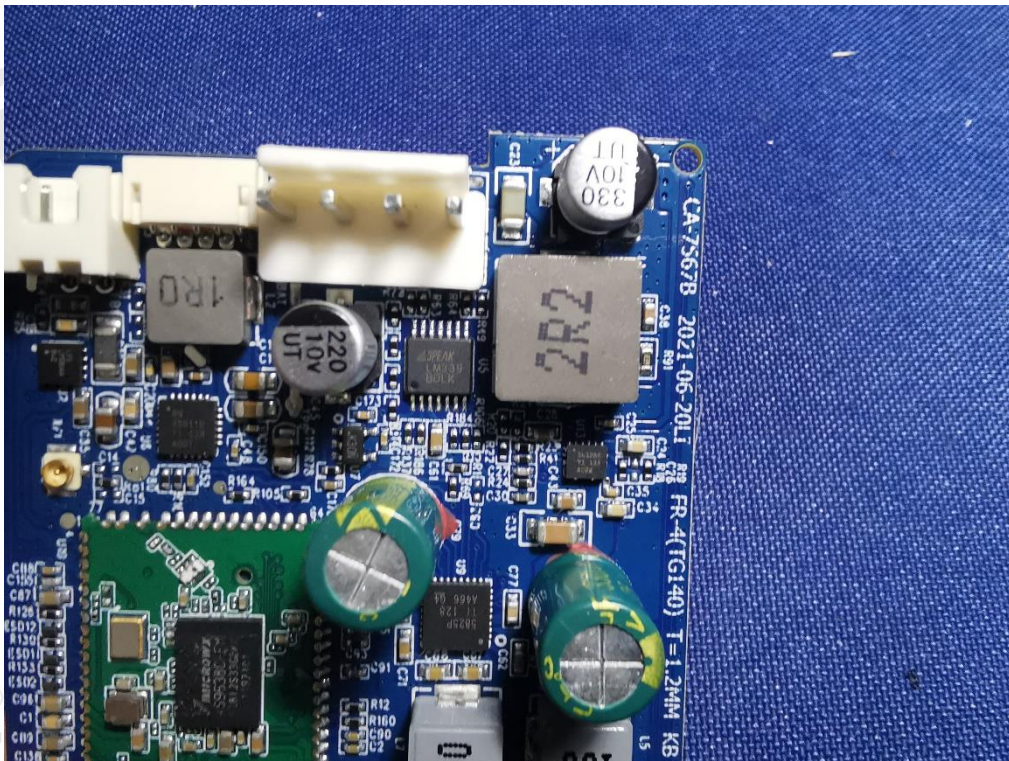

Battery: GSP-1S2P-F6D

Bluetooth&SRD Antenna