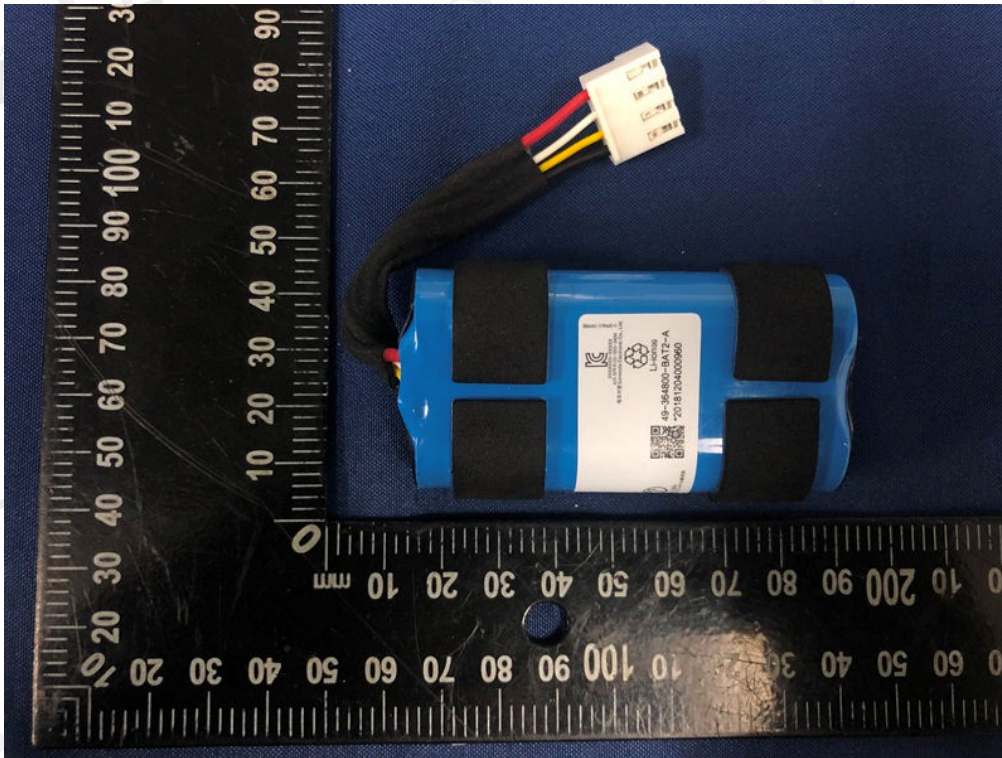

BT/SRD Antenna

Battery model number: ID1060-A

Battery model number: ID1060-B

Battery model number: SUN-INTE-15211NR19/66-2 With Cell: 49-364800-1BAT2-A

Battery model number: SUN-INTE-15211NR19/66-2 With Cell: 49-364800-1BAT2-A

(Built-in Battery: IAA031NA):

Factory 3: