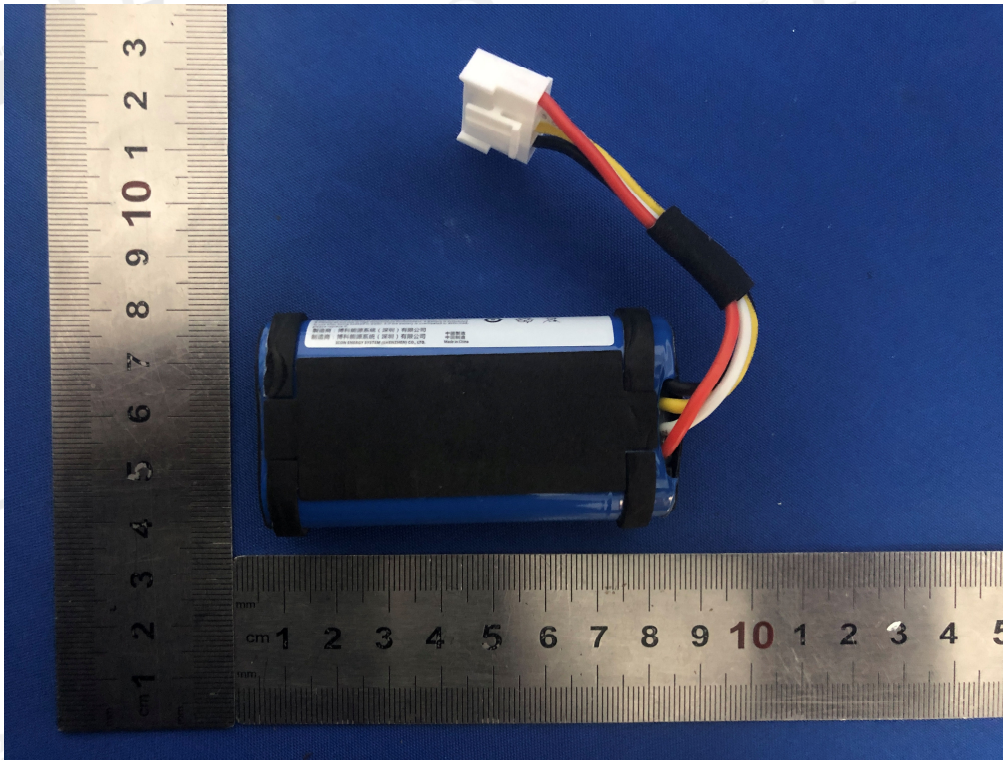

BT/SRD Antenna

Battery model number: ID1060-A

Battery model number: ID1060-B

Battery model number: SUN-INTE-15211NR19/66-2 With Cell: 49-364800-1BAT2-A

Battery model number: SUN-INTE-15211NR19/66-2 With Cell: 49-364800-1BAT2-A

(Built-in Battery: IAA031NA):

Factory 3: