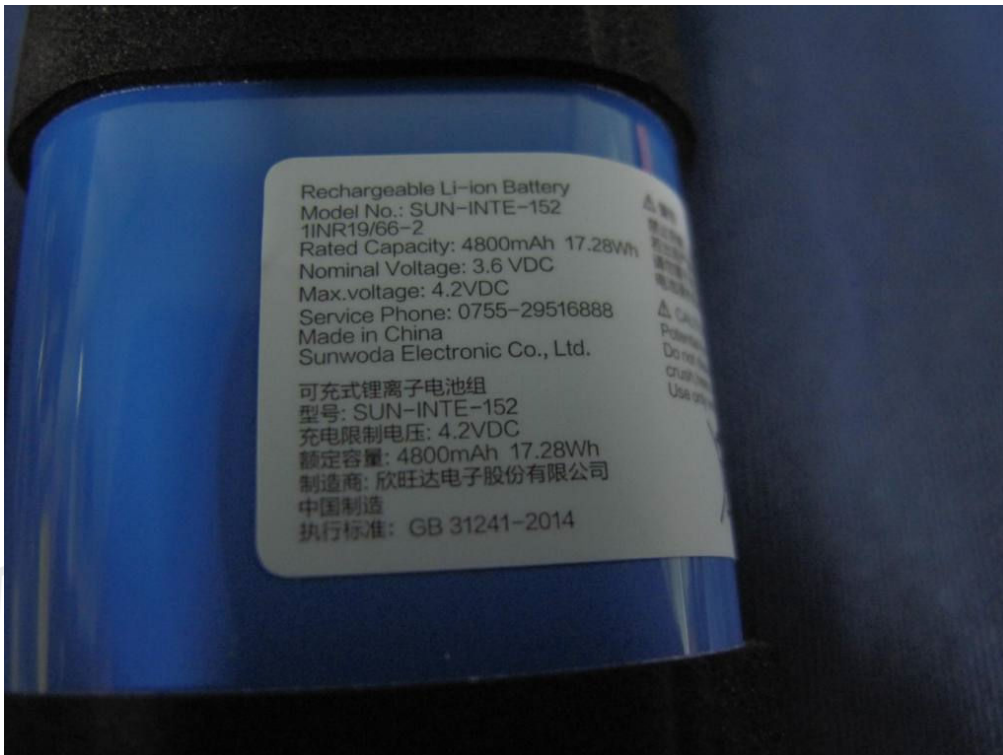

BT/SRD Antenna

Battery model number: ID1060-A

Battery model number: ID1060-B

Battery model number: SUN-INTE-15211NR19/66-2 With Cell: 49-364800-1BAT2-A

Battery model number: SUN-INTE-15211NR19/66-2 With Cell: 49-364800-1BAT2-A

(Built-in Battery: IAA031NA):

Factory 3: