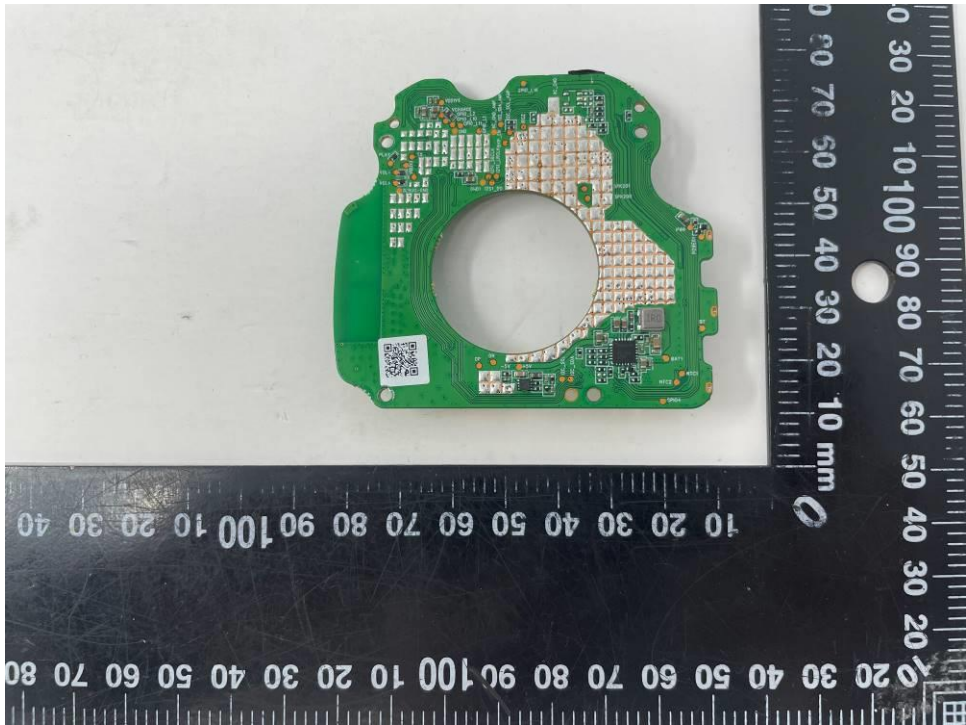

Photo Documentation

Page 1 of 4

Product: PORTABLE BLUETOOTH SPEAKER

Type Designation: CLIP5D

Figure 1 Internal view 1

Figure 2 Internal view 2

Photo Documentation

Page 2 of 4

Product: PORTABLE BLUETOOTH SPEAKER

Type Designation: CLIP5D

Figure 3 Internal view 3

Figure 4 Main board view 1

Photo Documentation

Product: PORTABLE BLUETOOTH SPEAKER

Type Designation: CLIP5D

Figure 5 Main board view 2

Figure 6 Battery view

Photo Documentation

Page 4 of 4

Product: PORTABLE BLUETOOTH SPEAKER

Type Designation: CLIP5D

Figure 7 Alternative main board view

Figure 8 Battery view(Wrapped by foam, alternative)