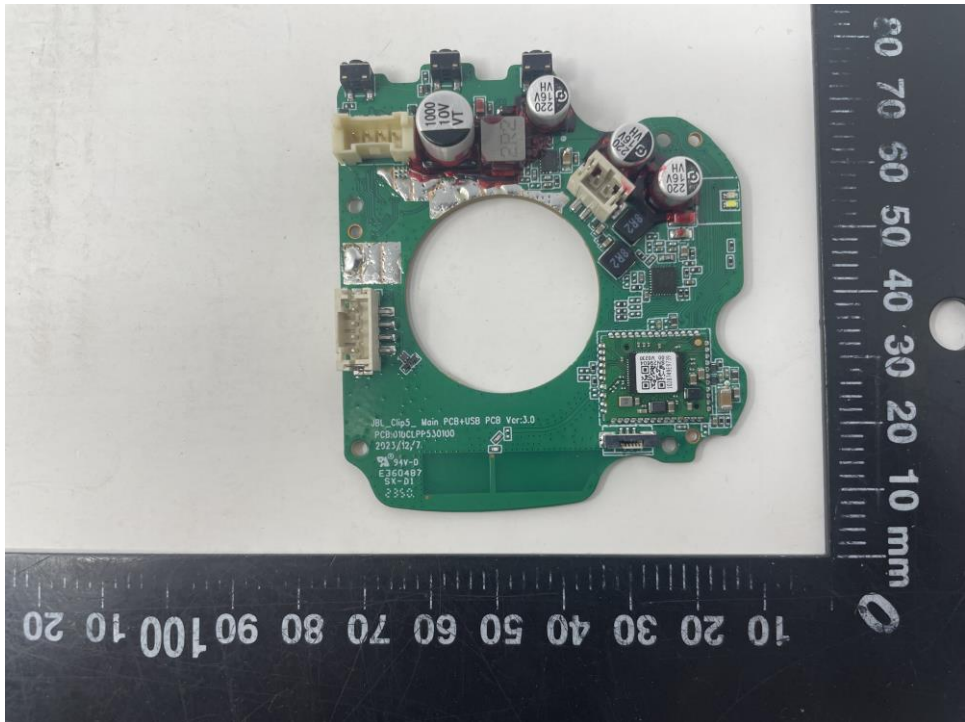

Figure 6 Battery view

Photo Documentation

Page 4 of 4

Product: PORTABLE BLUETOOTH SPEAKER

Type Designation: CLIP5D

Figure 7 Alternative main board view

Figure 8 Battery view(Wrapped by foam, alternative)