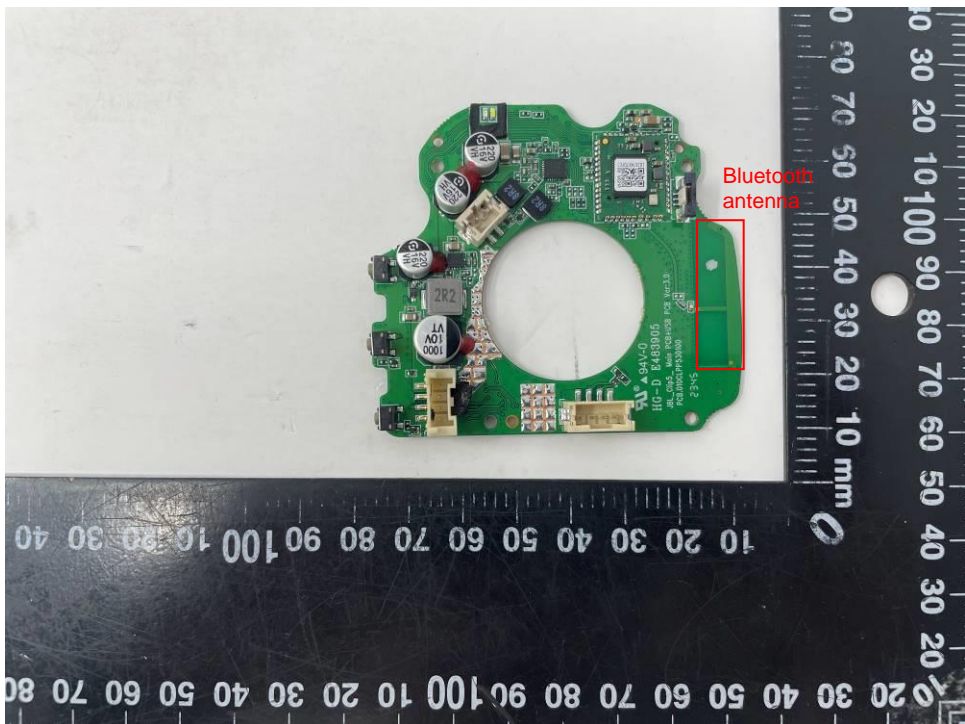

Product: PORTABLE BLUETOOTH SPEAKER

Type Designation: CLIP5D

Figure 3 Internal view 3

Figure 4 Main board view 1

Photo Documentation

Product: PORTABLE BLUETOOTH SPEAKER

Type Designation: CLIP5D

Figure 5 Main board view 2

Figure 6 Battery view

Photo Documentation

Page 4 of 4

Product: PORTABLE BLUETOOTH SPEAKER

Type Designation: CLIP5D

Figure 7 Alternative main board view

Figure 8 Battery view(Wrapped by foam, alternative)