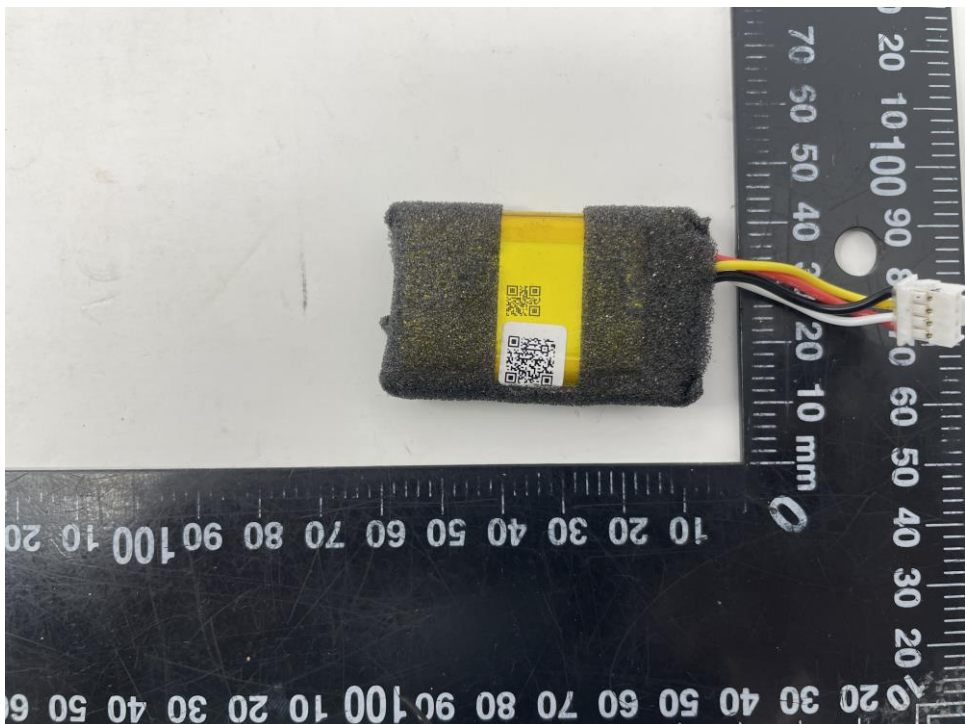

Figure 6 Battery view

Photo Documentation

Page 4 of 4

Product: PORTABLE BLUETOOTH SPEAKER

Type Designation: CLIP5D

Figure 7 Alternative main board view

Figure 8 Battery view(Wrapped by foam, alternative)