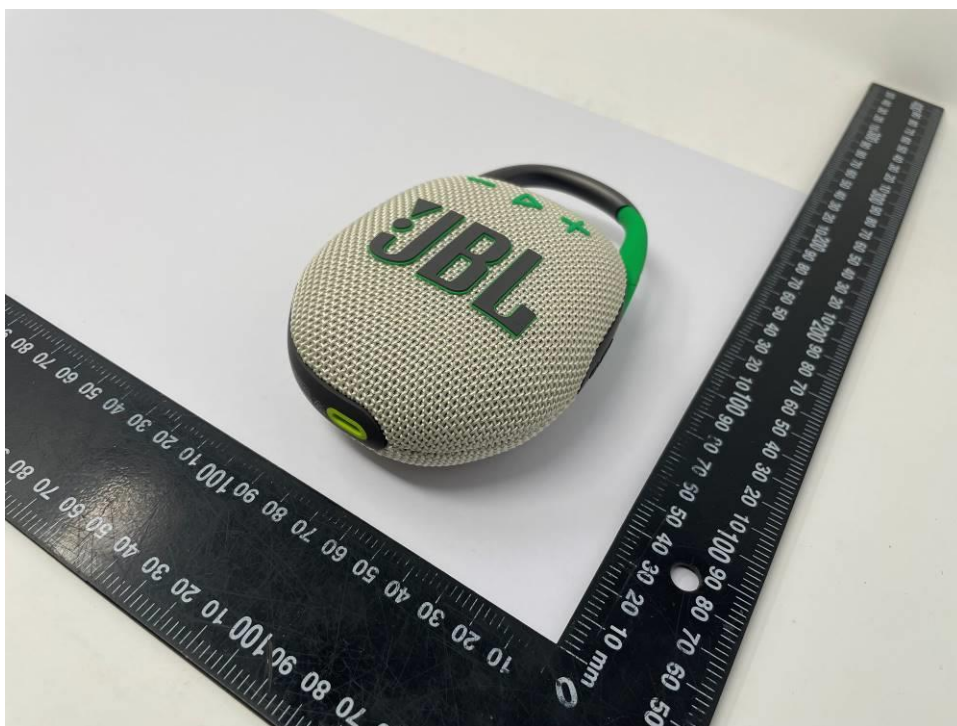

Photo Documentation

Page 1 of 3

Product: PORTABLE BLUETOOTH SPEAKER

Type Designation: CLIP5D

Figure 1 External view 1

Figure 2 External view 2

Photo Documentation

Page 2 of 3

Product: PORTABLE BLUETOOTH SPEAKER

Type Designation: CLIP5D

Figure 3 External view 3

Figure 4 Other colors view 1

Photo Documentation

Page 3 of 3

Product: PORTABLE BLUETOOTH SPEAKER

Type Designation: CLIP5D