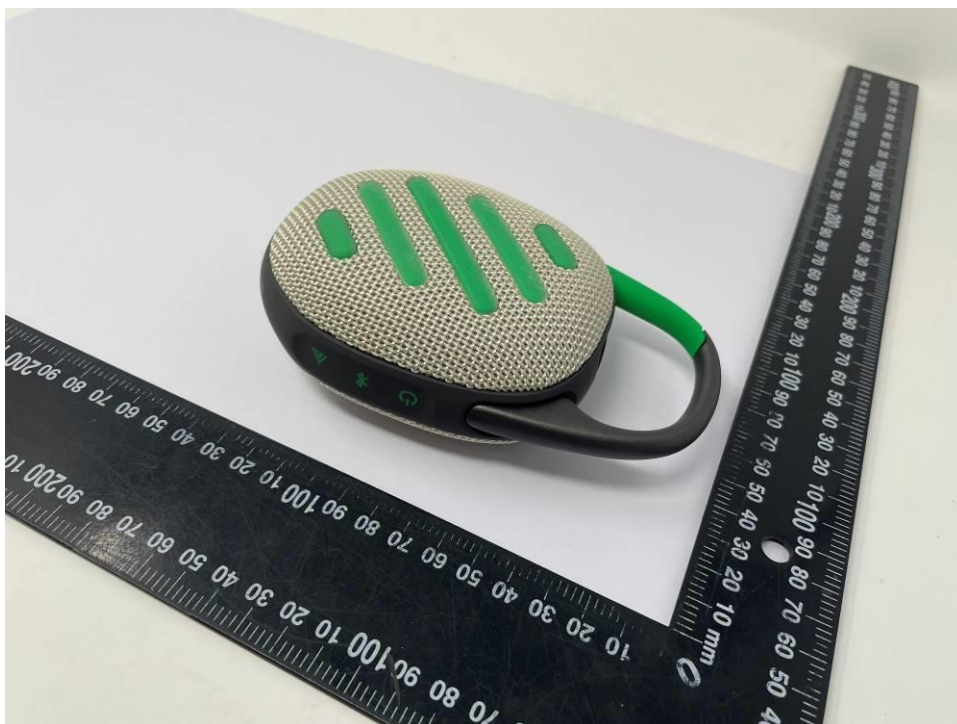

Photo Documentation

Page 1 of 3

Product: PORTABLE BLUETOOTH SPEAKER

Type Designation: CLIP5D

Figure 1 External view 1

Figure 2 External view 2

Photo Documentation

Page 2 of 3

Product: PORTABLE BLUETOOTH SPEAKER

Type Designation: CLIP5D

Figure 3 External view 3

Figure 4 Other colors view 1

Photo Documentation

Page 3 of 3

Product: PORTABLE BLUETOOTH SPEAKER

Type Designation: CLIP5D