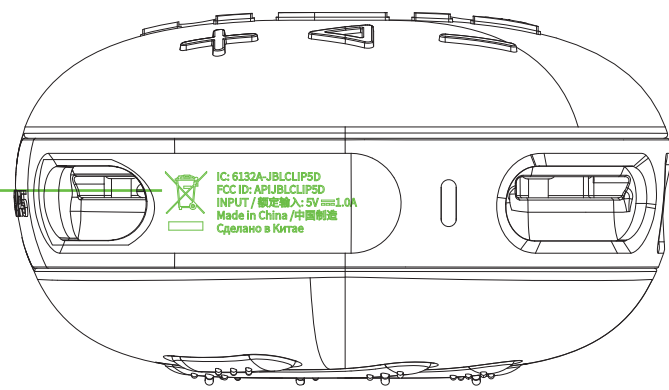

JBL CLIP5

Scale 1:1 - Unit: mm - 04/DEC/2023

Compliance

Finish: Embossed 0.15

Compliance

Material: Silkscreen printing
Finish: Semi Glossy

Position Reference

Compliance