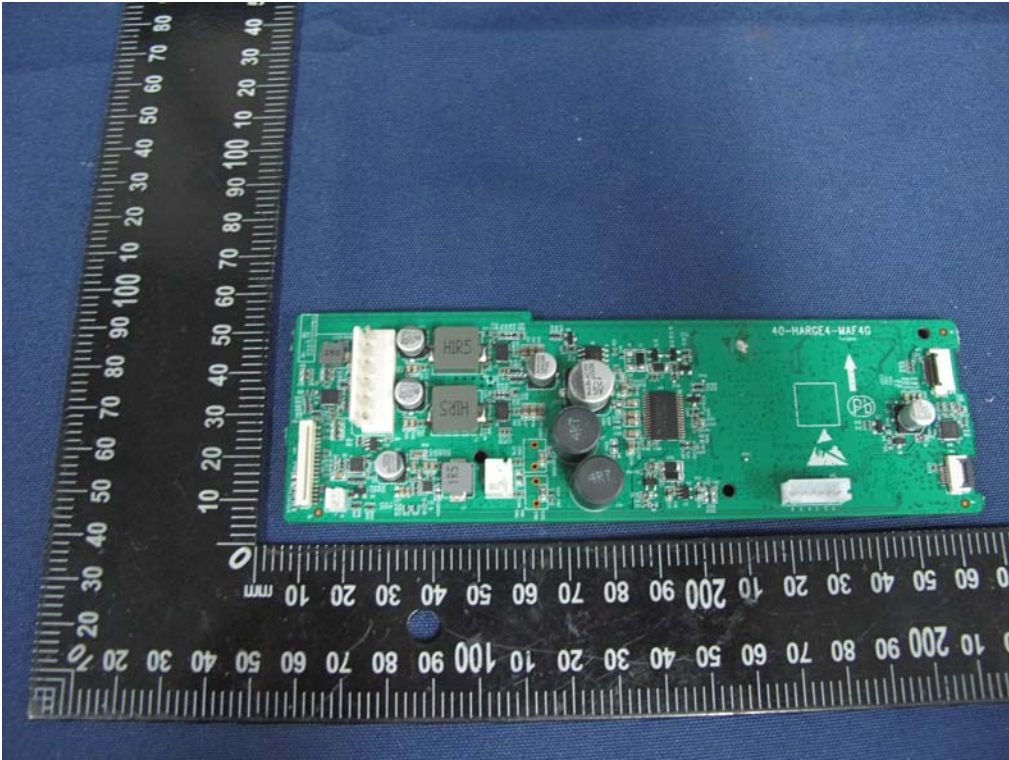

Model No.: CHARGE4J

(Li-ion Battery: ID998)

(Li-ion Battery: ID998-B)

END OF REPORT