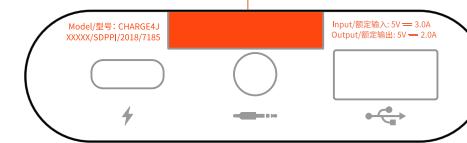

Serial number / Connectors' cavity

serial number area:
material: 0.2mm debossed hard plastic (PC)
finishes: matte

serial number label:
material: water proof paper label
finishes: matte
background color: white
text color: black