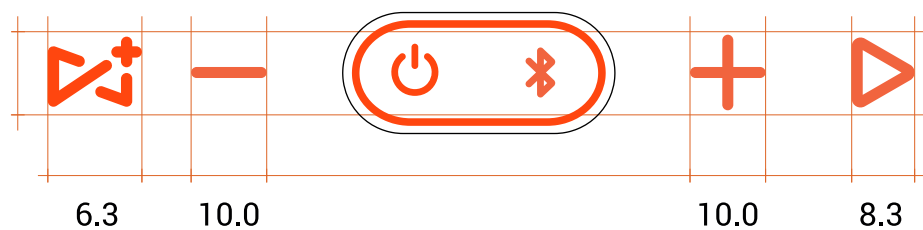

CONFIDENTIAL