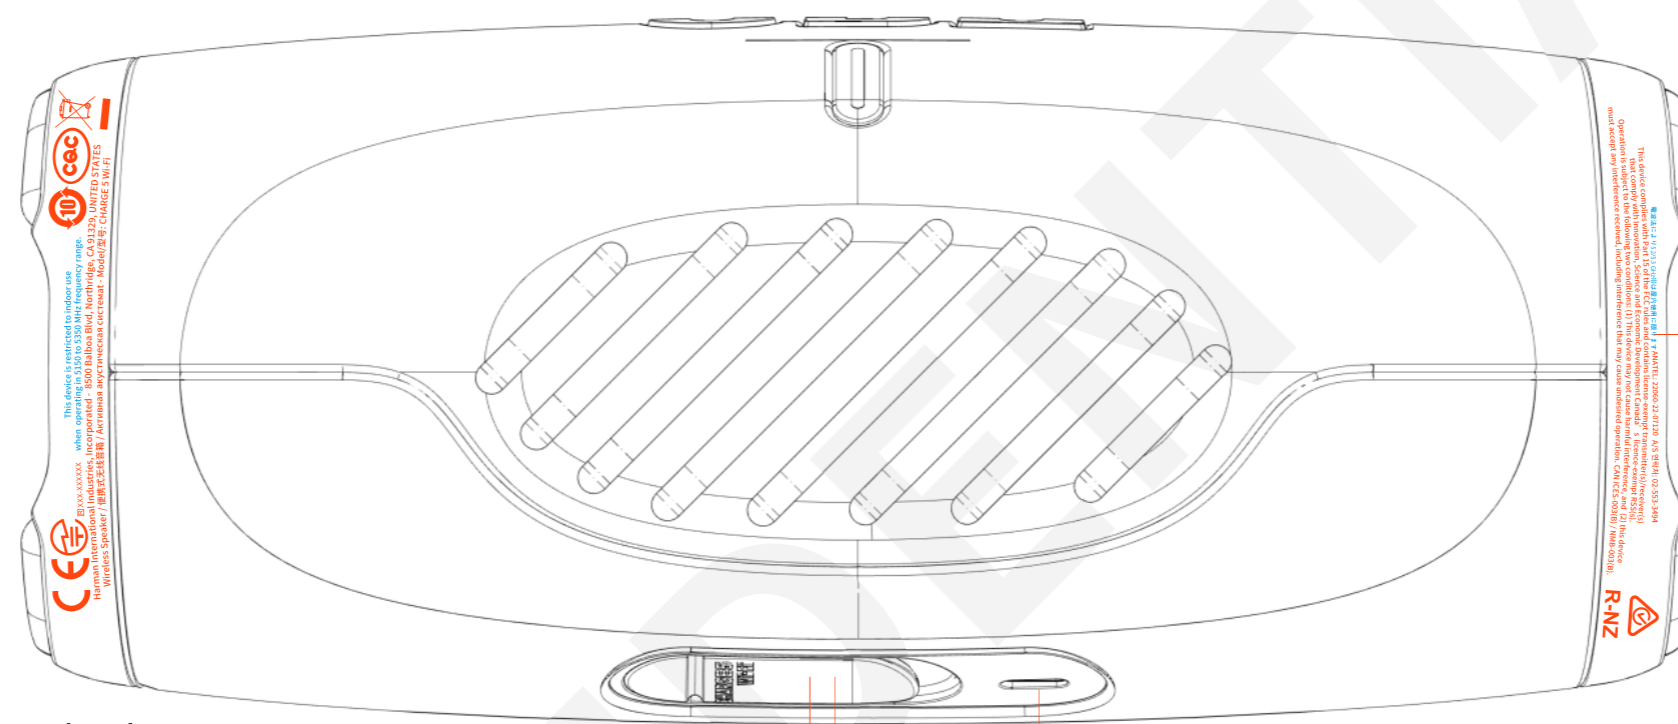

JBL CHARGE5 PRO / CMF OVERVIEW

Artworks - Unit: mm - 30-DEC -2022

Compliance

Material : UV Print
finished : high gloss
reference : Go3 & CLIP4
color : Transparent

Serial number & Compliance / Connectors' cavity

Material: PC Shim
finishing: MATTE - Match with the Silicon outer
reference: JBL BOOMBOX 2
color:

BACKGROUND>>

#Black: PANTONE Black 6C

COMPLIANCE LABEL>>

Material: silkscreen print
ON BLACK PC SHIM
#light grey: PANTONE #Cool Gray 6C

USB-A

Inner color: PANTONE BLACK 6C

USB-C

reference: Follow JBL Pulse 4

Compliance

Debossed text 0.1mm
Material: In-Mold text
Finishing: IN-Mold
color: In-Mold
Reference: JBL BOOMBOX 2

Serial number & TEXT>>

ON CONNECTOR'S CAVITY

Charging label ⚡ in >>

Material : silkscreen print
finished : high gloss

Charging label ⚡ OUT>>

Debossed text 0.1mm
Material : In-Mold
finished : In-Mold
color: In-Mold