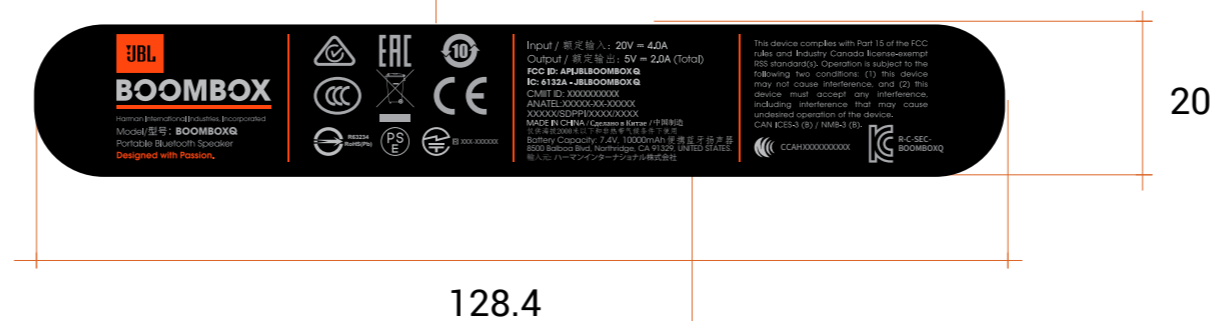

## PC SHIM

Material: PC  
Finishing: MATTE - Match with the Silicon outer.  
Color: Match with the Silicon outer.

## Compliances to be defined (WIP) Compliances Text

Material: Rubber (Silicon)  
SILK PRINTING TWO COLORS  
ON BLACK PC SHIM  
**#orange: PANTONE #172C**  
**#light grey: PANTONE #Cool Grey 9C**

Lable Location