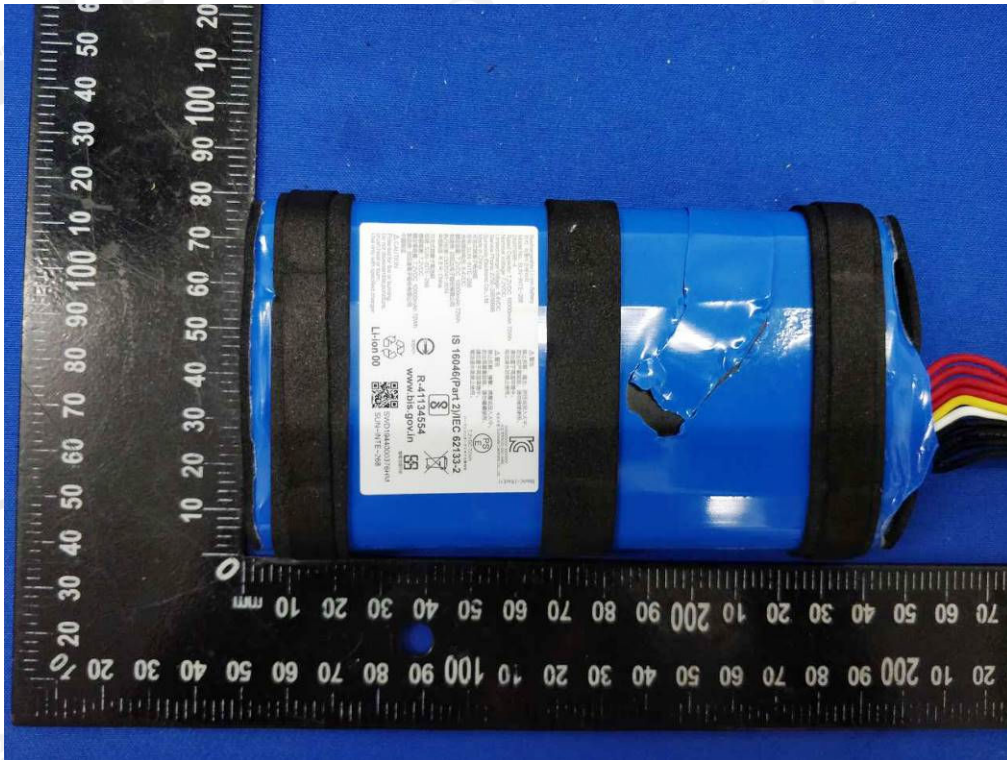

AC Adapter: GHDT24V-4.2C-DC; Battery: SUN-INTE-213

AC Adapter: NSA100ED-24042000; Battery: SUN-INTE-268

Battery: SUN-INTE-213

END OF REPORT