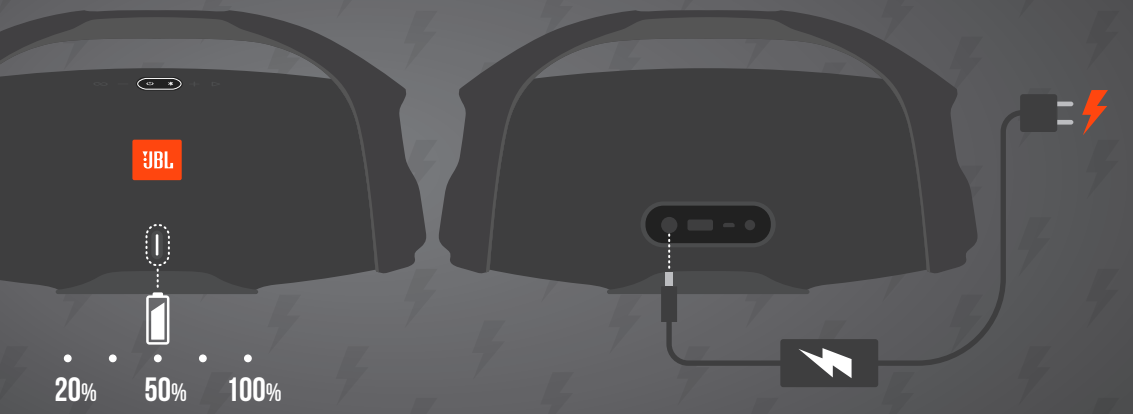

QUICK START GUIDE

BOOMBOX 2

HARMAN

WHAT'S IN THE BOX

BLUETOOTH PAIRING

PLAY

PARTYBOOST

APP

JBL CONNECT

USE THE JBL CONNECT APP FOR SPEAKER CONFIGURATION AND SOFTWARE UPGRADE.

CHARGING

POWERBANK

WATERPROOF IPX7

30 MINS

1M

TECH SPEC