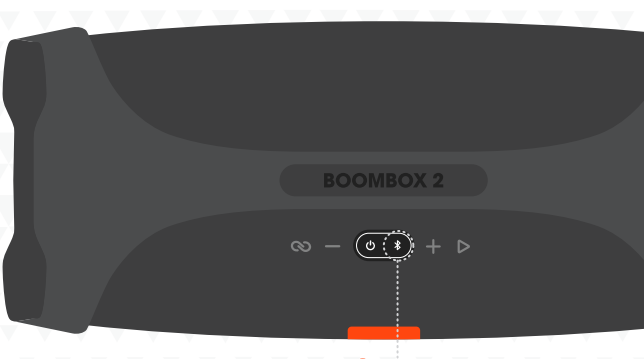

BLUETOOTH PAIRING