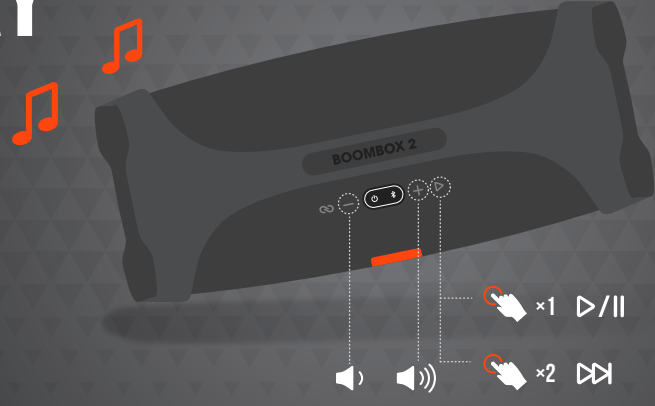

QUICK START GUIDE

BOOMBOX 2

HARMAN

WHAT'S IN THE BOX

BLUETOOTH PAIRING

PLAY

PARTYBOOST

APP

JBL CONNECT

USE THE JBL CONNECT APP FOR SPEAKER CONFIGURATION AND SOFTWARE UPGRADE.

CHARGING

POWERBANK

WATERPROOF IPX7

30 MINS

1M

TECH SPEC