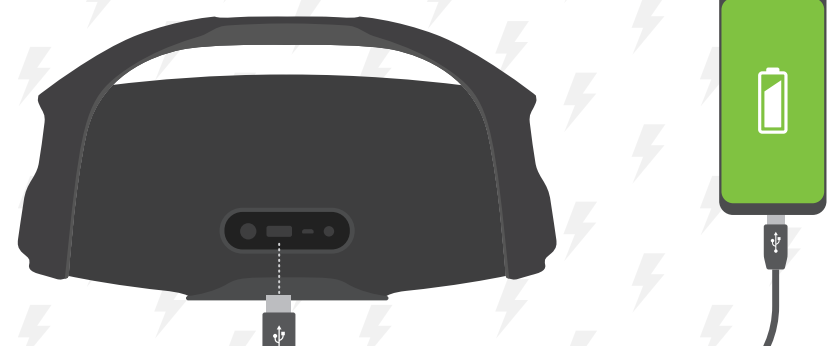

QUICK START GUIDE

BOOMBOX 2

HARMAN

WHAT'S IN THE BOX

BLUETOOTH PAIRING

PLAY

PARTYBOOST

APP

JBL CONNECT

USE THE JBL CONNECT APP FOR SPEAKER CONFIGURATION AND SOFTWARE UPGRADE.

CHARGING

POWERBANK

WATERPROOF IPX7

30 MINS

1M

TECH SPEC