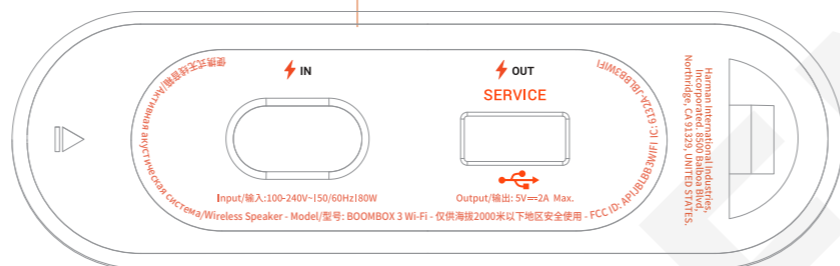

JBL BOOMBOX 3 Wi-Fi / CMF OVERVIEW

Artworks - Unit: mm - 18-AUG-2022

Serial number / Connectors' cavity

serial number area:

material: 0.2mm debossed hard plastic (PC)
finishes: matte

serial number label:

material: water proof paper label
finishes: matte
background color: white
text color: black

Compliance

Material : UV Print
finished : Semi Gloss
reference : FLIP6
color : Transparent

Serial number / Connectors' cavity

Material: PC Shim
Finishing: MATTE - Match with the Silicon outer
Reference: JBL BOOMBOX
color: