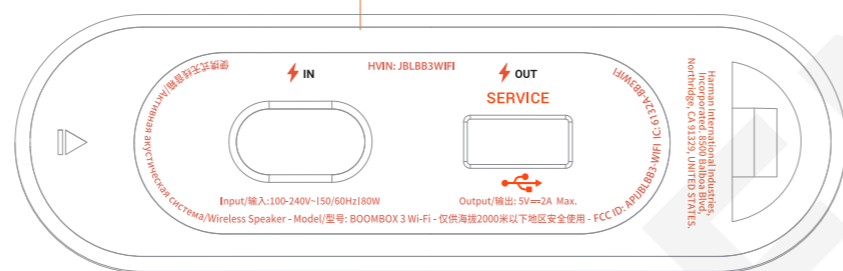

JBL BOOMBOX 3 Wi-Fi / CMF OVERVIEW

Artworks - Unit: mm - 30-DEC-2022

Serial number / Connectors' cavity

serial number area:

material: 0.2mm debossed hard plastic (PC)
finishes: matte

serial number label:

material: water proof paper label
finishes: matte
background color: white
text color: black

Compliance

Material : UV Print

finished : Semi Gloss
reference : FLIP6
color : Transparent

Serial number / Connectors' cavity

Material: PC Shim
Finishing: MATTE - Match with the Silicon outer
Reference: JBL BOOMBOX
color:

BACKGROUND>>

#Black: PANTONE Black 6C

TEXT>>

Material: SILK PRINTING TWO COLORS
ON BLACK PC SHIM

#orange: PANTONE #172C

#light grey: PANTONE #Cool Grey 6C

Made in China

Made in Vietnam