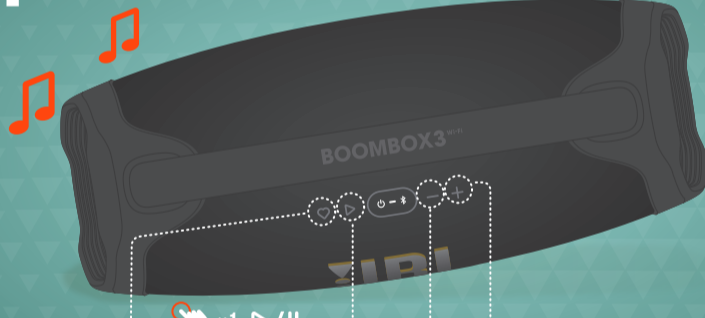

QUICK START GUIDE

BOOMBOX3™ Wi-Fi

WHAT'S IN THE BOX

POWER ON

APP

JBL ONE

CONNECT YOUR ANDROID™ OR IOS DEVICE TO THE WI-FI NETWORK THROUGH THE JBL ONE APP AND FOLLOW APP INSTRUCTIONS TO COMPLETE SPEAKER SETUP*.

MUSIC STREAMING

STREAM MUSIC THROUGH JBL ONE APP OR SUPPORTED MUSIC SERVICES.

BLUETOOTH PAIRING

PLAY

MOMENT

PRESS TO PLAY THE SET PLAYLIST AND SPEAKERS SETTING PRESET IN THE JBL ONE APP.

CHARGING

20% 50% 100%

WATERPROOF DUSTPROOF IP67

30 MINS

1M

WORKS WITH SMART HOME

*SMART SPEAKER SOLD SEPARATELY

COMPLETE SETUP IN THE GOOGLE HOME OR AMAZON ALEXA APP.

FACTORY RESET

> 10s

TECH SPEC