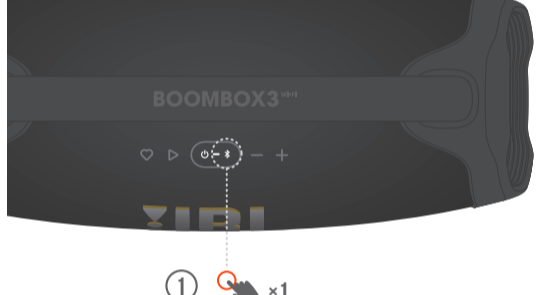

BLUETOOTH PAIRING