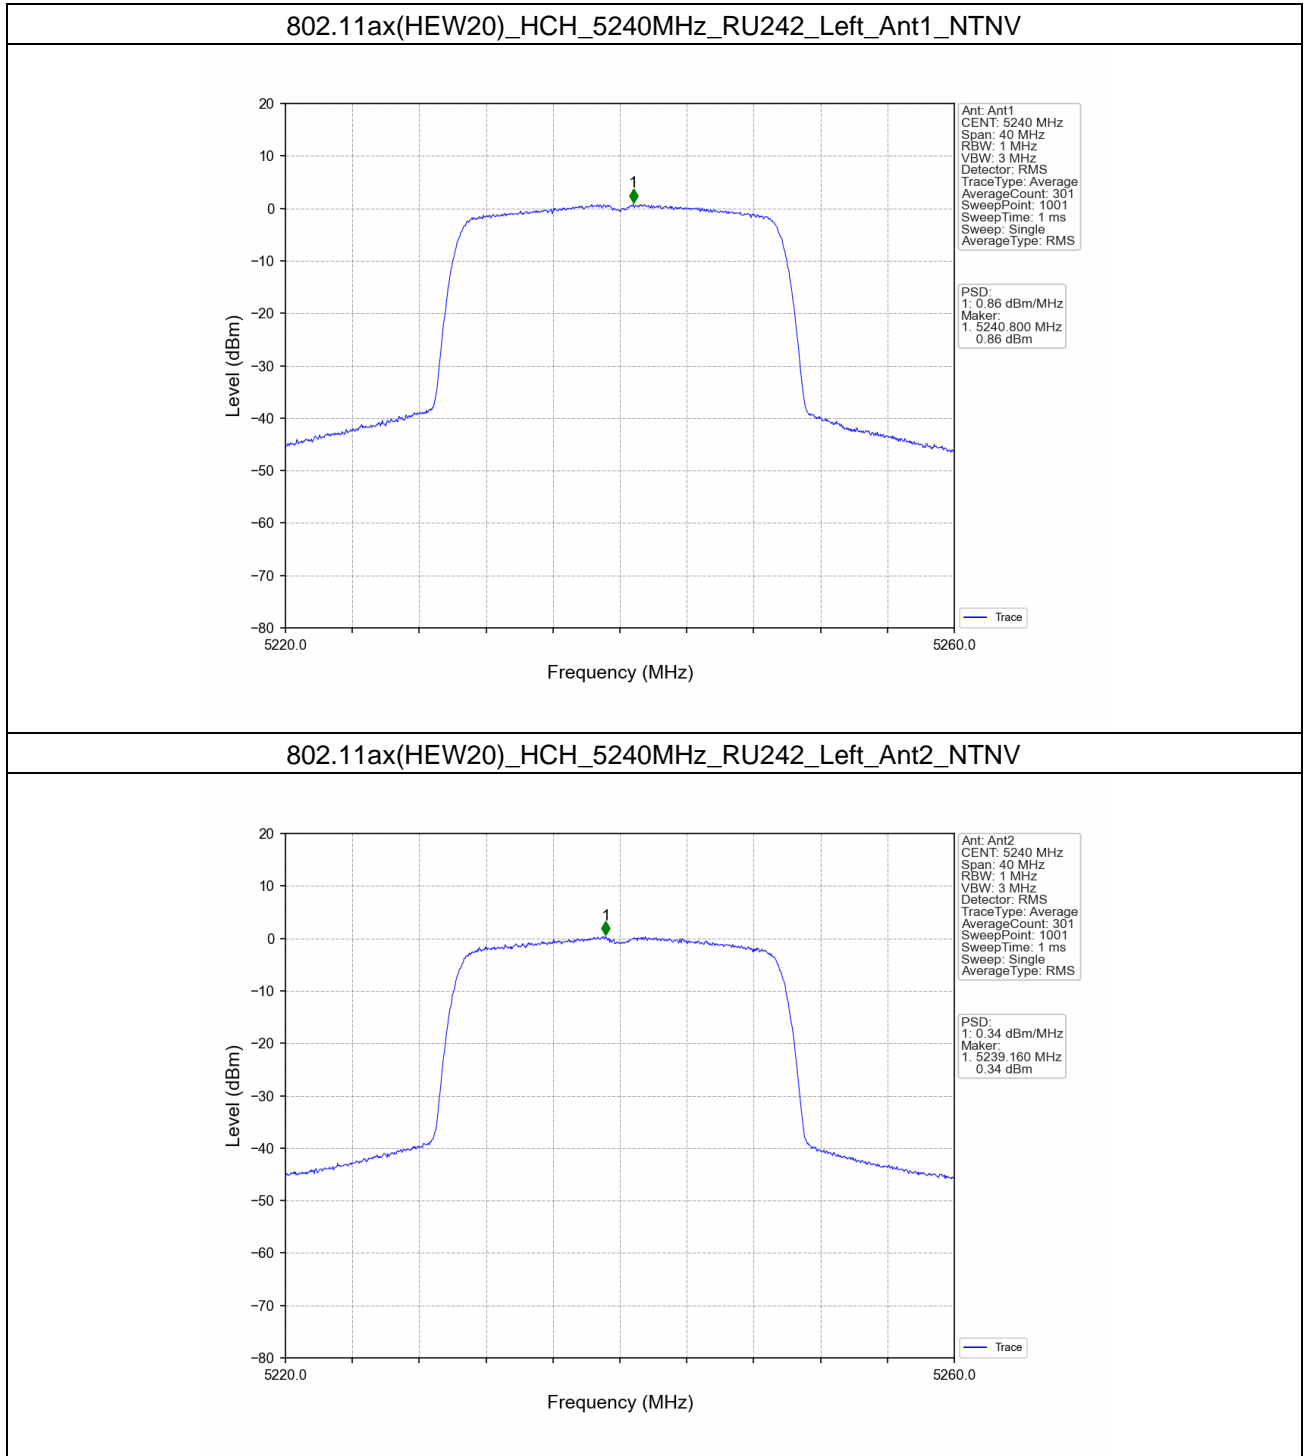

Unless otherwise agreed in writing, this document is issued by the Company subject to its General Conditions of Service printed overleaf, available on request or accessible at <https://www.sgs.com/en/Terms-and-Conditions>. Attention is drawn to the limitation of liability, indemnification and jurisdiction issues defined therein. Any holder of this document is advised that information contained hereon reflects the Company's findings at the time of its intervention only and within the limits of Client's instructions, if any. The Company's sole responsibility is to its Client and this document does not exonerate parties to a transaction from exercising all their rights and obligations under the transaction documents. This document cannot be reproduced except in full, without prior written approval of the Company. Any unauthorized alteration, forgery or falsification of the content or appearance of this document is unlawful and offenders may be prosecuted to the fullest extent of the law. Unless otherwise stated the results shown in this test report refer only to the sample(s) tested and such sample(s) are retained for 30 days only.

Attention: To check the authenticity of testing /inspection report & certificate, please contact us at telephone: (86-755) 8307 1443, or email: CN_Doccheck@sgs.com