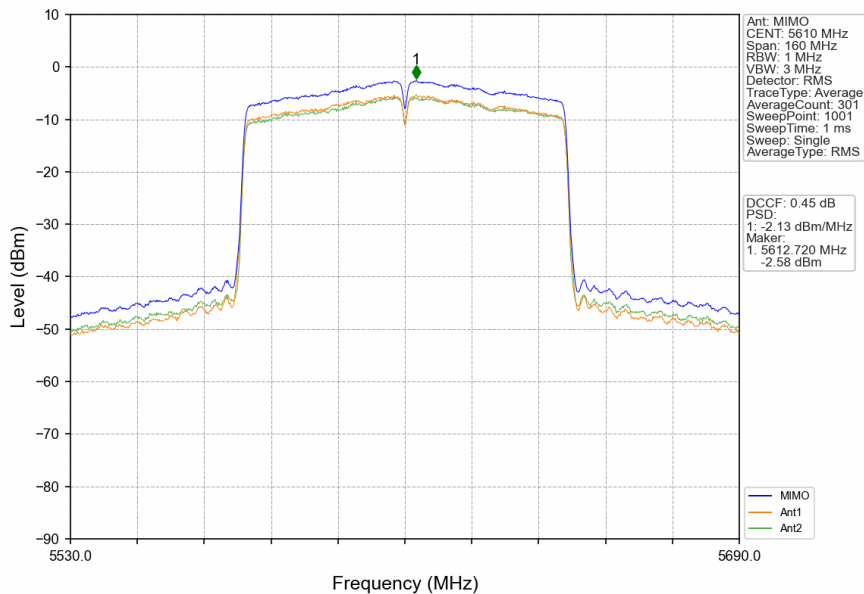

802.11ac(VHT40)_HCH_5670MHz_Ant2_NTNV

802.11ac(VHT40)_HCH_5670MHz_MIMO_NTNV

802.11ac(VHT80)_MCH_5210MHz_Ant1_NTNV

802.11ac(VHT80)_MCH_5210MHz_Ant2_NTNV

802.11ac(VHT80)_MCH_5210MHz_MIMO_NTNV

802.11ac(VHT80)_MCH_5290MHz_Ant1_NTNV

802.11ac(VHT80)_MCH_5290MHz_Ant2_NTNV

802.11ac(VHT80)_MCH_5290MHz_MIMO_NTNV

802.11ac(VHT80)_LCH_5530MHz_Ant1_NTNV

802.11ac(VHT80)_LCH_5530MHz_Ant2_NTNV

802.11ac(VHT80)_HCH_5610MHz_Ant2_NTNV

802.11ac(VHT80)_HCH_5610MHz_MIMO_NTNV

802.11ax(HEW20)_LCH_5180MHz_RU242_Left_MIMO_NTNV

802.11ax(HEW20)_MCH_5200MHz_RU242_Left_Ant1_NTNV

Unless otherwise agreed in writing, this document is issued by the Company subject to its General Conditions of Service printed overleaf, available on request or accessible at <https://www.sgs.com/en/Terms-and-Conditions>. Attention is drawn to the limitation of liability, indemnification and jurisdiction issues defined therein. Any holder of this document is advised that information contained hereon reflects the Company's findings at the time of its intervention only and within the limits of Client's instructions, if any. The Company's sole responsibility is to its Client and this document does not exonerate parties to a transaction from exercising all their rights and obligations under the transaction documents. This document cannot be reproduced except in full, without prior written approval of the Company. Any unauthorized alteration, forgery or falsification of the content or appearance of this document is unlawful and offenders may be prosecuted to the fullest extent of the law. Unless otherwise stated the results shown in this test report refer only to the sample(s) tested and such sample(s) are retained for 30 days only.