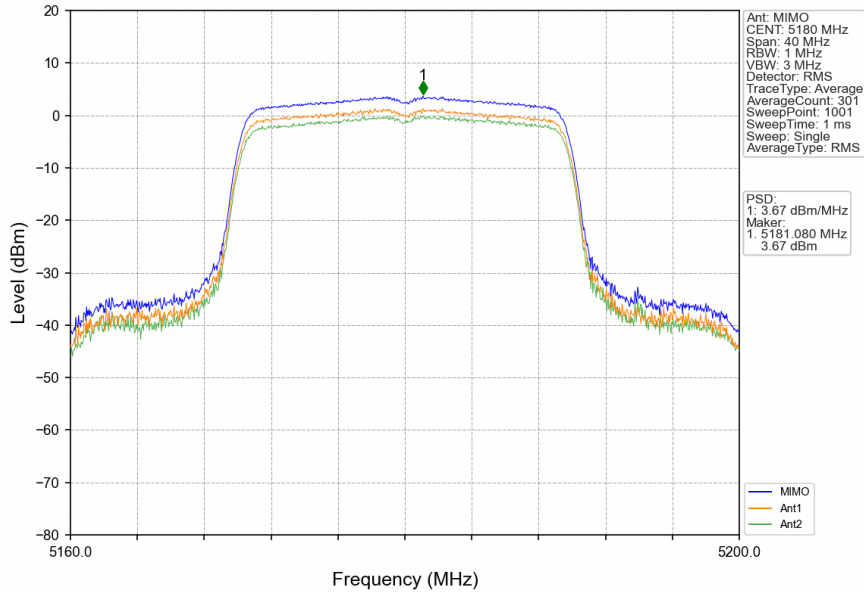

802.11ac(VHT40)_HCH_5670MHz_Ant2_NTNV

802.11ac(VHT40)_HCH_5670MHz_MIMO_NTNV

802.11ac(VHT80)_MCH_5210MHz_Ant1_NTNV

802.11ac(VHT80)_MCH_5210MHz_Ant2_NTNV

802.11ac(VHT80)_MCH_5210MHz_MIMO_NTNV

802.11ac(VHT80)_MCH_5290MHz_Ant1_NTNV

802.11ac(VHT80)_MCH_5290MHz_Ant2_NTNV

802.11ac(VHT80)_MCH_5290MHz_MIMO_NTNV

802.11ac(VHT80)_LCH_5530MHz_Ant1_NTNV

802.11ac(VHT80)_LCH_5530MHz_Ant2_NTNV

802.11ac(VHT80)_HCH_5610MHz_Ant2_NTNV

802.11ac(VHT80)_HCH_5610MHz_MIMO_NTNV

802.11ax(HEW20)_LCH_5180MHz_RU242_Left_MIMO_NTNV

802.11ax(HEW20)_MCH_5200MHz_RU242_Left_Ant1_NTNV

Unless otherwise agreed in writing, this document is issued by the Company subject to its General Conditions of Service printed overleaf, available on request or accessible at <https://www.sgs.com/en/Terms-and-Conditions>. Attention is drawn to the limitation of liability, indemnification and jurisdiction issues defined therein. Any holder of this document is advised that information contained hereon reflects the Company's findings at the time of its intervention only and within the limits of Client's instructions, if any. The Company's sole responsibility is to its Client and this document does not exonerate parties to a transaction from exercising all their rights and obligations under the transaction documents. This document cannot be reproduced except in full, without prior written approval of the Company. Any unauthorized alteration, forgery or falsification of the content or appearance of this document is unlawful and offenders may be prosecuted to the fullest extent of the law. Unless otherwise stated the results shown in this test report refer only to the sample(s) tested and such sample(s) are retained for 30 days only.