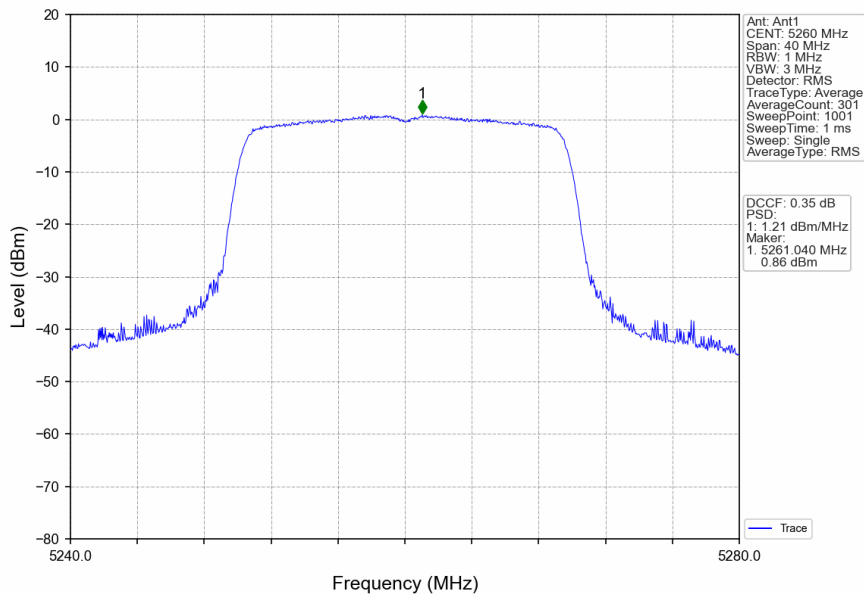

802.11ac(VHT80)_MCH_5290MHz_Ant2_NTNV

802.11ac(VHT80)_MCH_5290MHz_MIMO_NTNV

802.11ac(VHT80)_LCH_5530MHz_Ant1_NTNV

802.11ac(VHT80)_LCH_5530MHz_Ant2_NTNV

802.11ac(VHT80)_HCH_5610MHz_Ant2_NTNV

802.11ac(VHT80)_HCH_5610MHz_MIMO_NTNV

802.11ax(HEW20)_LCH_5180MHz_RU242_Left_MIMO_NTNV

802.11ax(HEW20)_MCH_5200MHz_RU242_Left_Ant1_NTNV

Unless otherwise agreed in writing, this document is issued by the Company subject to its General Conditions of Service printed overleaf, available on request or accessible at <https://www.sgs.com/en/Terms-and-Conditions>. Attention is drawn to the limitation of liability, indemnification and jurisdiction issues defined therein. Any holder of this document is advised that information contained hereon reflects the Company's findings at the time of its intervention only and within the limits of Client's instructions, if any. The Company's sole responsibility is to its Client and this document does not exonerate parties to a transaction from exercising all their rights and obligations under the transaction documents. This document cannot be reproduced except in full, without prior written approval of the Company. Any unauthorized alteration, forgery or falsification of the content or appearance of this document is unlawful and offenders may be prosecuted to the fullest extent of the law. Unless otherwise stated the results shown in this test report refer only to the sample(s) tested and such sample(s) are retained for 30 days only.

802.11ax(HEW20)_LCH_5260MHz_RU242_Left_Ant1_NTNV

802.11ax(HEW20)_MCH_5300MHz_RU242_Left_MIMO_NTNV

802.11ax(HEW20)_HCH_5320MHz_RU242_Left_Ant1_NTNV

802.11ax(HEW20)_LCH_5500MHz_RU242_Left_MIMO_NTNV

802.11ax(HEW20)_MCH_5580MHz_RU242_Left_Ant1_NTNV