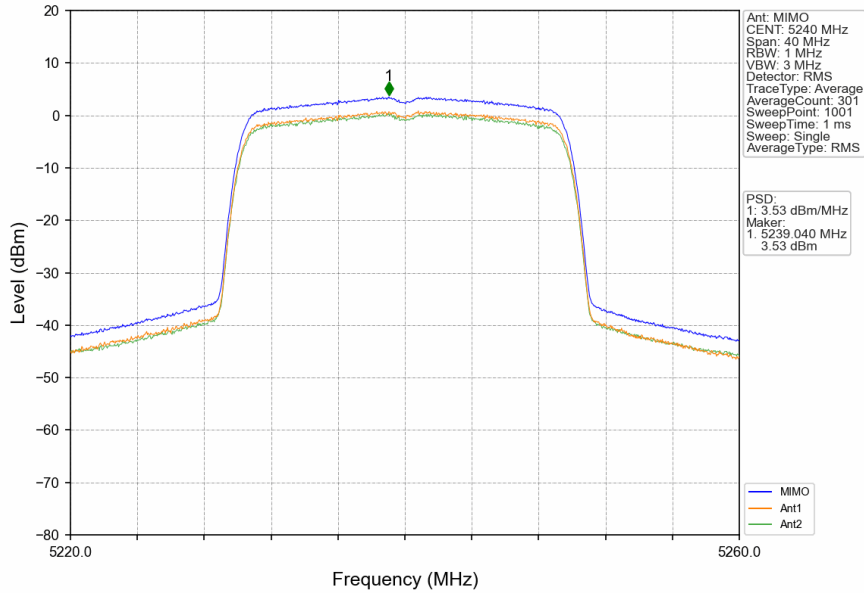

802.11ac(VHT80)_MCH_5290MHz_Ant2_NTNV

802.11ac(VHT80)_MCH_5290MHz_MIMO_NTNV

802.11ac(VHT80)_LCH_5530MHz_Ant1_NTNV

802.11ac(VHT80)_LCH_5530MHz_Ant2_NTNV

802.11ac(VHT80)_HCH_5610MHz_Ant2_NTNV

802.11ac(VHT80)_HCH_5610MHz_MIMO_NTNV

802.11ax(HEW20)_LCH_5180MHz_RU242_Left_MIMO_NTNV

802.11ax(HEW20)_MCH_5200MHz_RU242_Left_Ant1_NTNV

Unless otherwise agreed in writing, this document is issued by the Company subject to its General Conditions of Service printed overleaf, available on request or accessible at <https://www.sgs.com/en/Terms-and-Conditions>. Attention is drawn to the limitation of liability, indemnification and jurisdiction issues defined therein. Any holder of this document is advised that information contained hereon reflects the Company's findings at the time of its intervention only and within the limits of Client's instructions, if any. The Company's sole responsibility is to its Client and this document does not exonerate parties to a transaction from exercising all their rights and obligations under the transaction documents. This document cannot be reproduced except in full, without prior written approval of the Company. Any unauthorized alteration, forgery or falsification of the content or appearance of this document is unlawful and offenders may be prosecuted to the fullest extent of the law. Unless otherwise stated the results shown in this test report refer only to the sample(s) tested and such sample(s) are retained for 30 days only.

802.11ax(HEW20)_LCH_5260MHz_RU242_Left_Ant1_NTNV

802.11ax(HEW20)_MCH_5300MHz_RU242_Left_MIMO_NTNV

802.11ax(HEW20)_HCH_5320MHz_RU242_Left_Ant1_NTNV

802.11ax(HEW20)_LCH_5500MHz_RU242_Left_MIMO_NTNV

802.11ax(HEW20)_MCH_5580MHz_RU242_Left_Ant1_NTNV