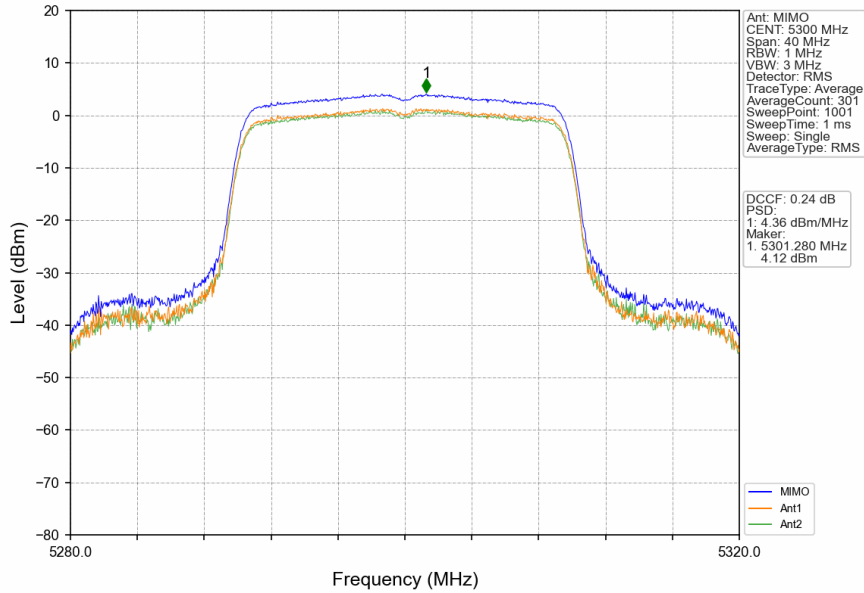

Attention: To check the authenticity of testing /inspection report & certificate, please contact us at telephone: (86-755) 8307 1443, or email: CN_Doccheck@sgs.com

802.11ax(HEW20)_HCH_5240MHz_RU242_Left_MIMO_NTNV

802.11ax(HEW20)_LCH_5260MHz_RU242_Left_Ant1_NTNV

802.11ax(HEW20)_MCH_5300MHz_RU242_Left_MIMO_NTNV

802.11ax(HEW20)_HCH_5320MHz_RU242_Left_Ant1_NTNV

802.11ax(HEW20)_LCH_5500MHz_RU242_Left_MIMO_NTNV

802.11ax(HEW20)_MCH_5580MHz_RU242_Left_Ant1_NTNV

802.11ax(HEW20)_HCH_5700MHz_RU242_Left_MIMO_NTNV

802.11ax(HEW40)_LCH_5190MHz_RU484_Left_Ant1_NTNV