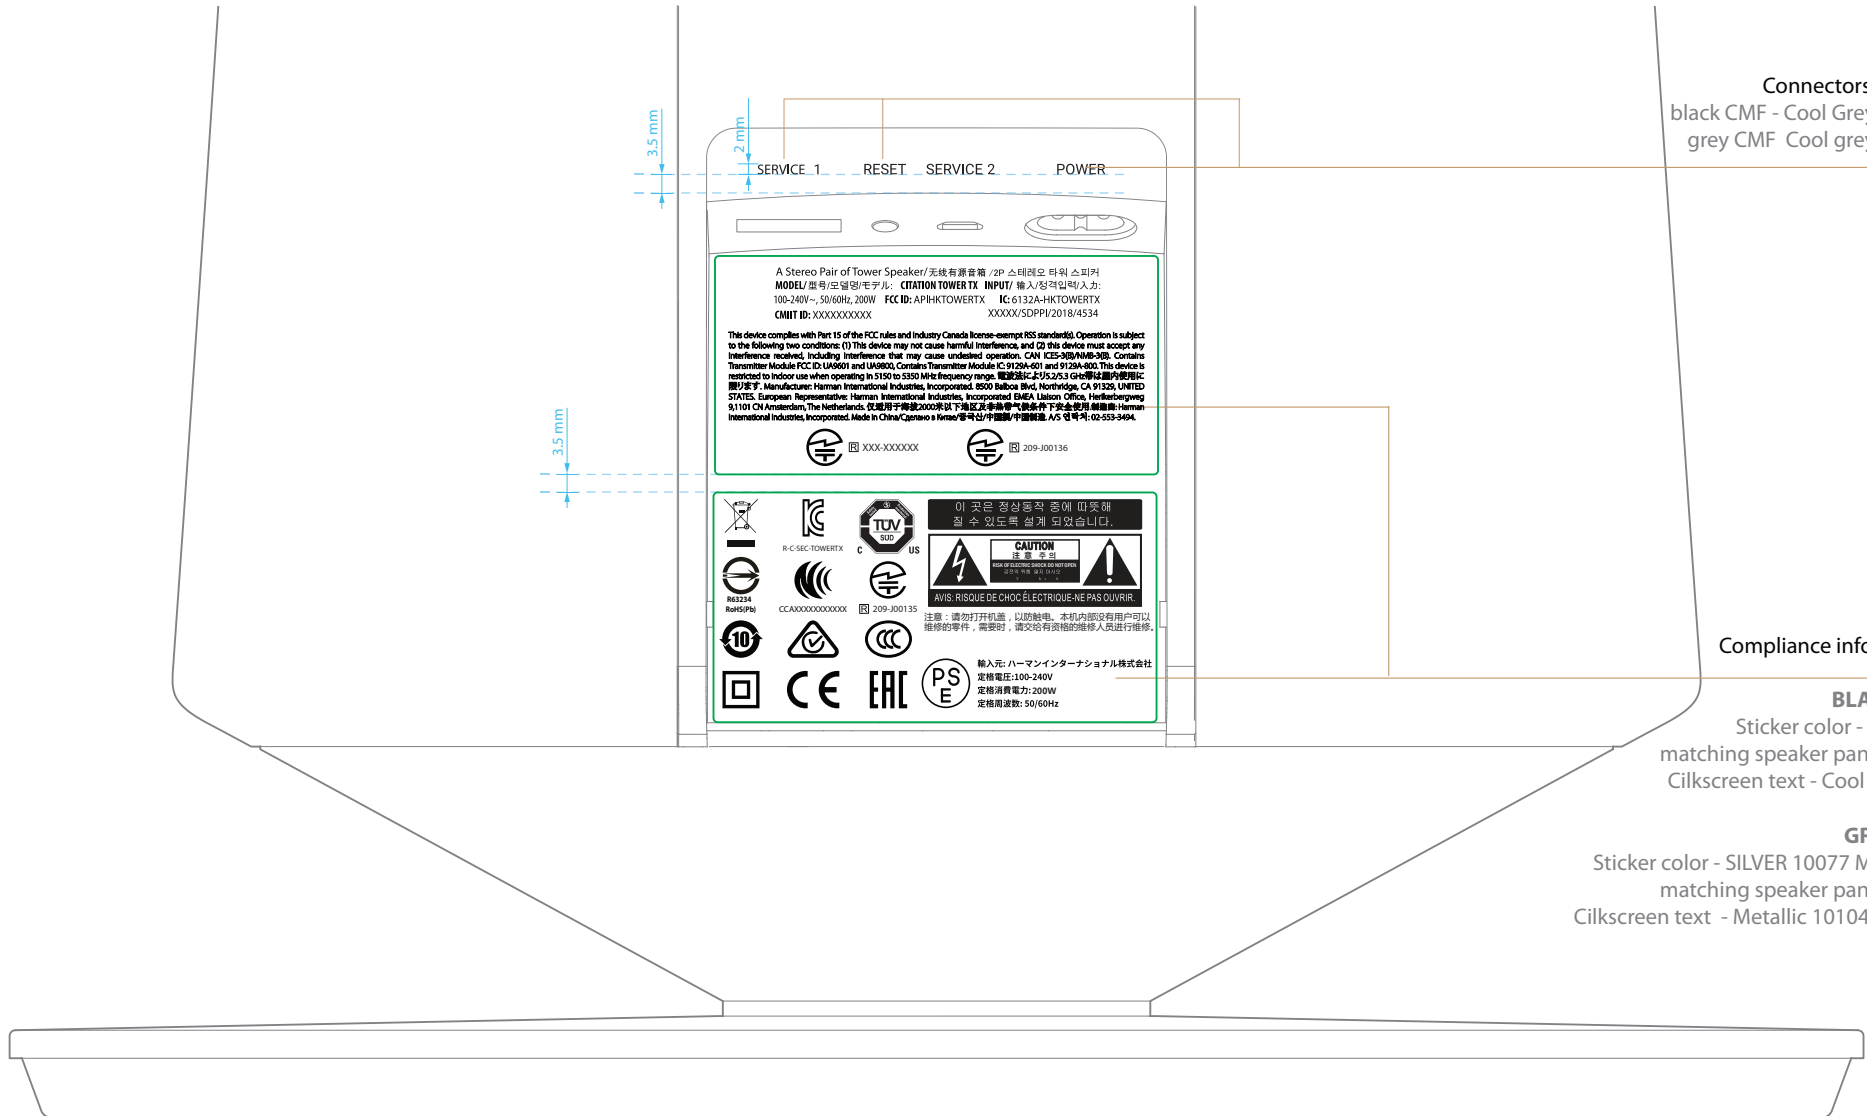

BACK VIEW
 Citation Tower Master

Connectors indication
 black CMF - Cool Grey 7 C matte
 grey CMF Cool grey 7 C matte

Compliance information

BLACK CMF
 Sticker color - BLACK C
 matching speaker panel color*
 Cielkscreen text - Cool Grey 9 C

GREY CMF
 Sticker color - SILVER 10077 METALLIC
 matching speaker panel color*
 Cielkscreen text - Metallic 10104 C Matte