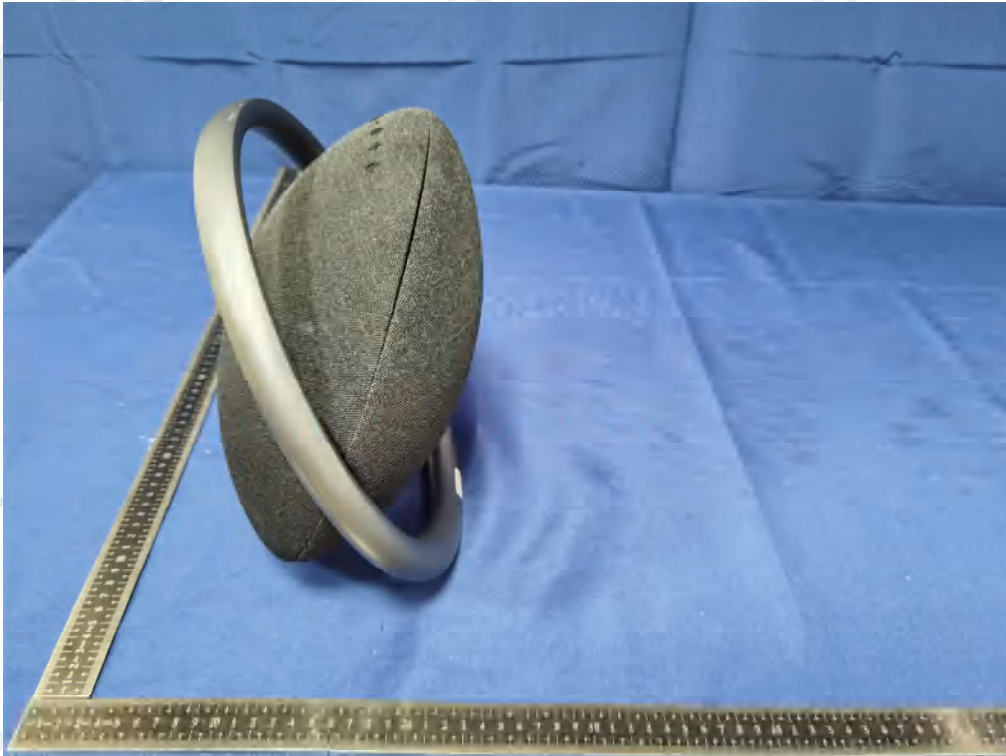

7. Photos of the EUT

AC Adapter: NSA40ED-190200