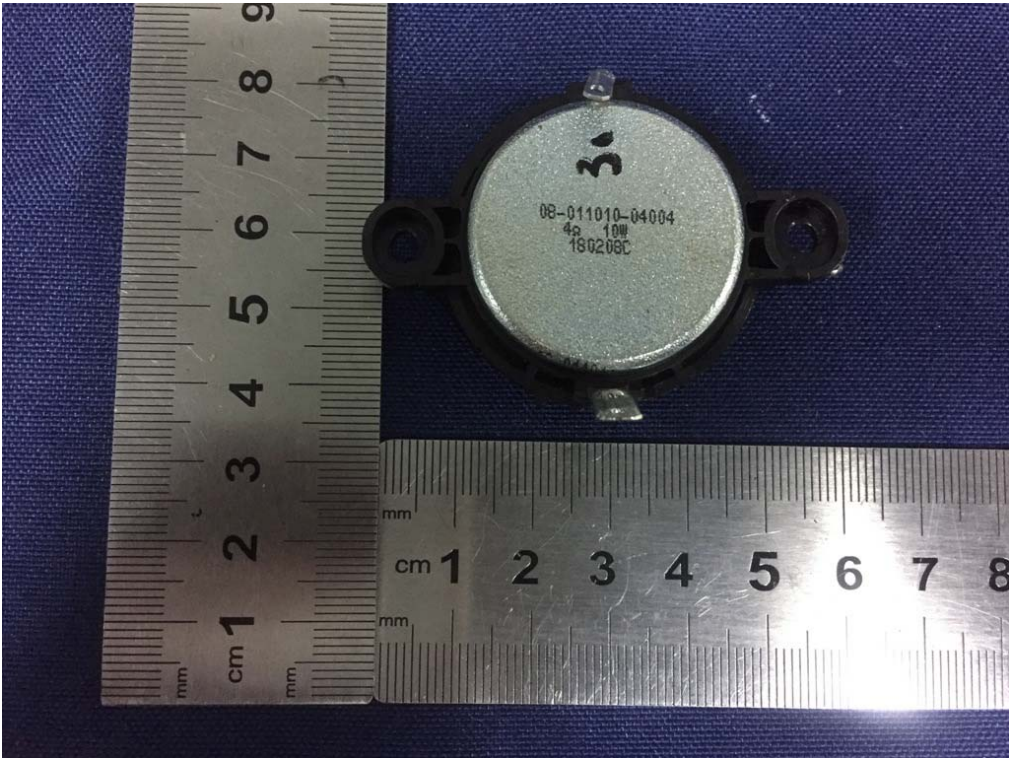

(Original heat sink)

(Original heat sink)

(New heat sink)

(New heat sink)

(Li-ion Battery: ID997)

(AC Adapter: DT 19V-2C-DC)

(AC Adapter: NSA40ED-190200)

END OF REPORT