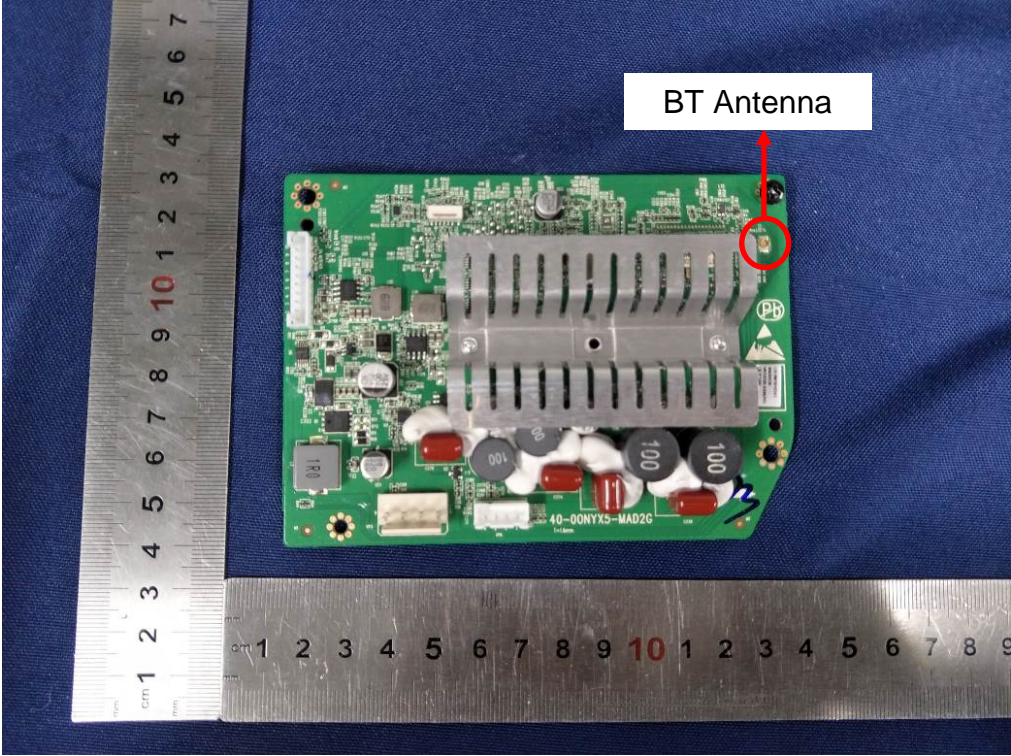

(Original heat sink)

(Original heat sink)

(New heat sink)

(New heat sink)

(Li-ion Battery: ID997)

(AC Adapter: DT 19V-2C-DC)

(AC Adapter: NSA40ED-190200)

END OF REPORT