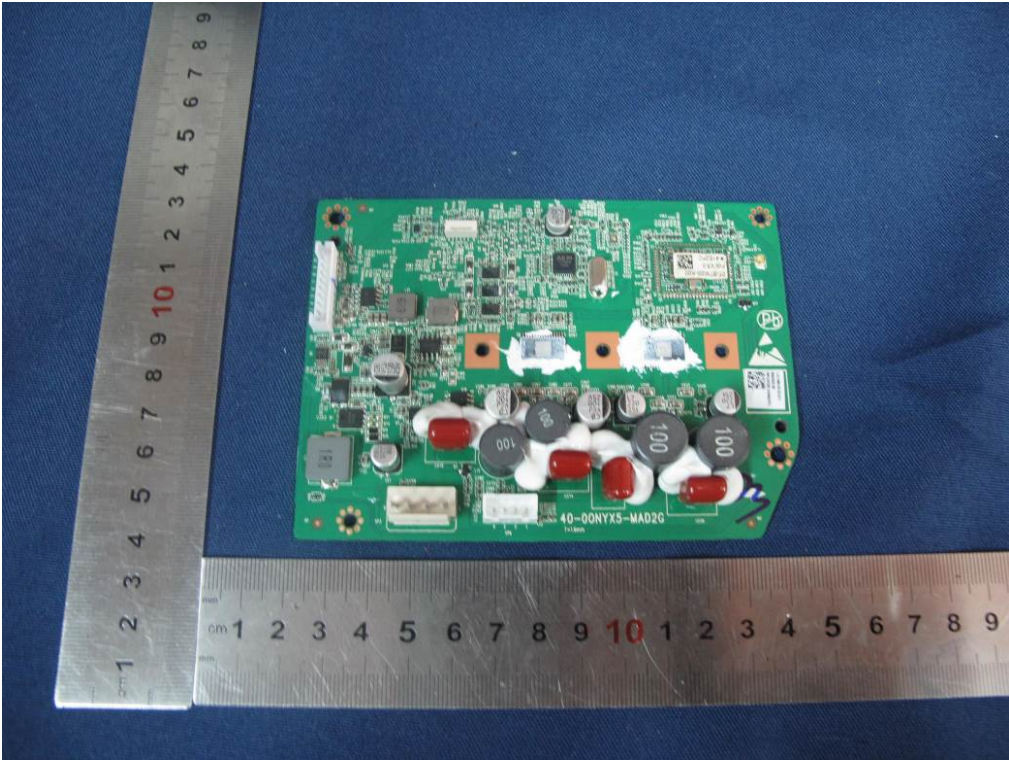

(Original heat sink)

(Original heat sink)

(New heat sink)

(New heat sink)

(Li-ion Battery: ID997)

(AC Adapter: DT 19V-2C-DC)

(AC Adapter: NSA40ED-190200)

END OF REPORT