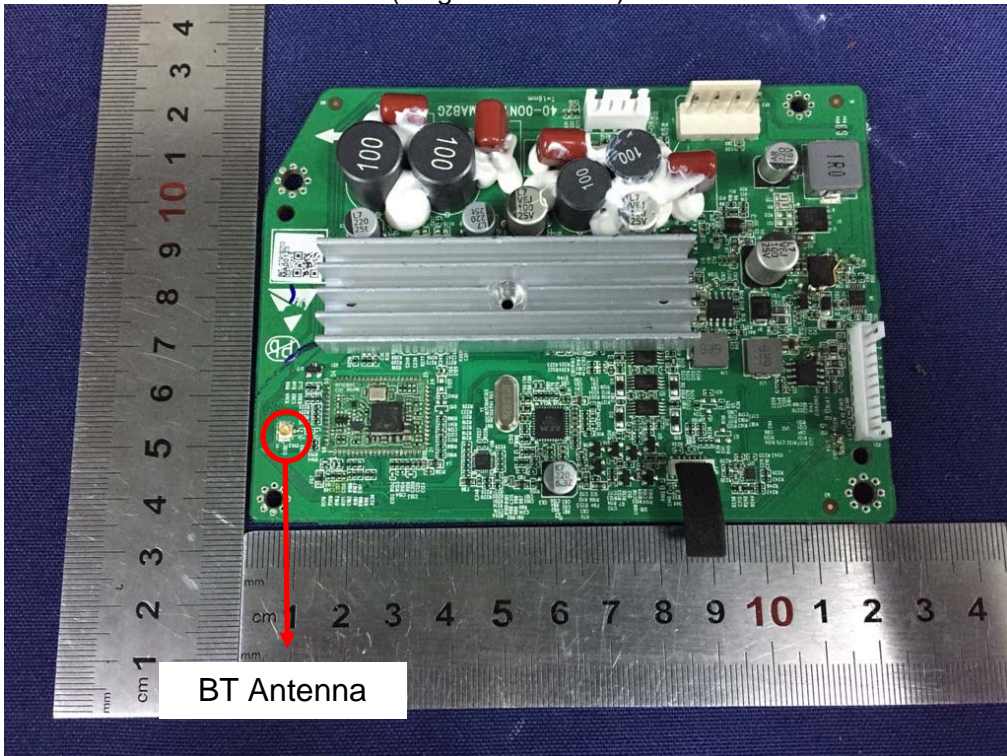

(Original heat sink)

(Original heat sink)

(New heat sink)

(New heat sink)

(Li-ion Battery: ID997)

(AC Adapter: DT 19V-2C-DC)

(AC Adapter: NSA40ED-190200)

END OF REPORT