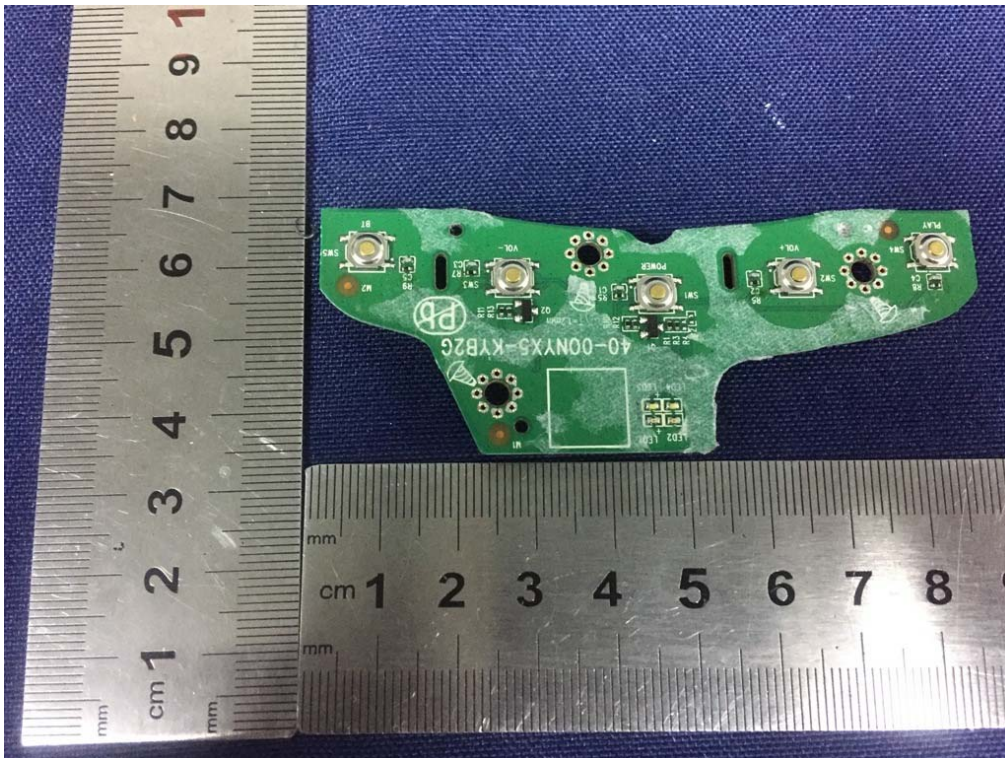

(Original heat sink)

(Original heat sink)

(New heat sink)

(New heat sink)

(Li-ion Battery: ID997)

(AC Adapter: DT 19V-2C-DC)

(AC Adapter: NSA40ED-190200)

END OF REPORT