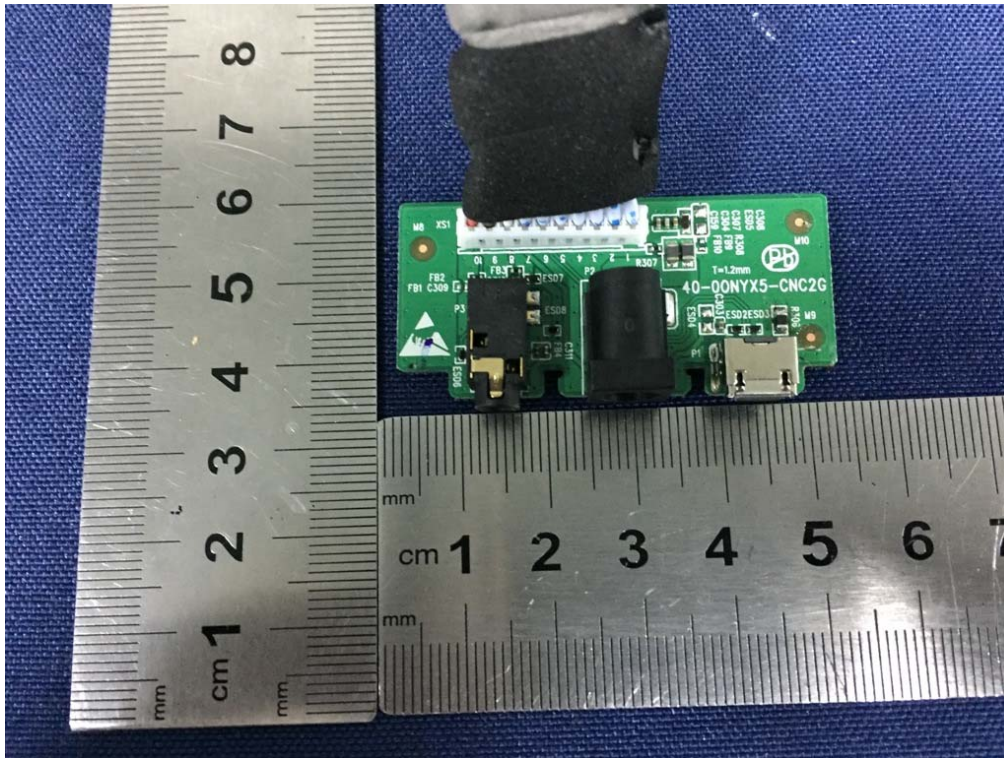

(Original heat sink)

(Original heat sink)

(New heat sink)

(New heat sink)

(Li-ion Battery: ID997)

(AC Adapter: DT 19V-2C-DC)

(AC Adapter: NSA40ED-190200)

END OF REPORT