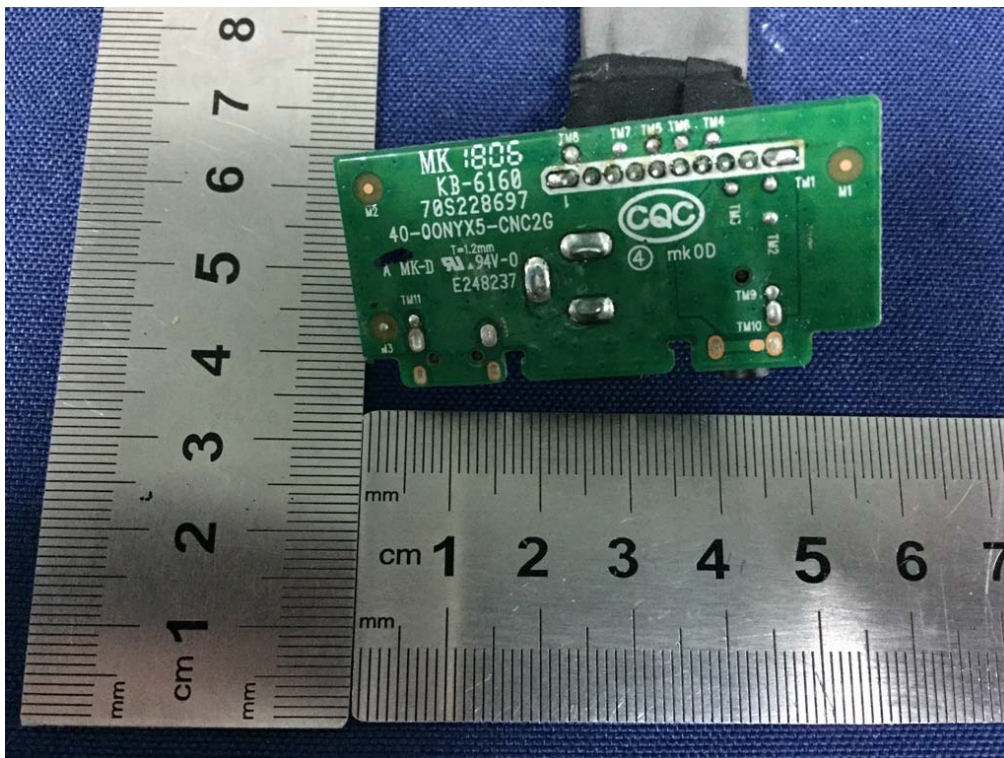

(Original heat sink)

(Original heat sink)

(New heat sink)

(New heat sink)

(Li-ion Battery: ID997)

(AC Adapter: DT 19V-2C-DC)

(AC Adapter: NSA40ED-190200)

END OF REPORT