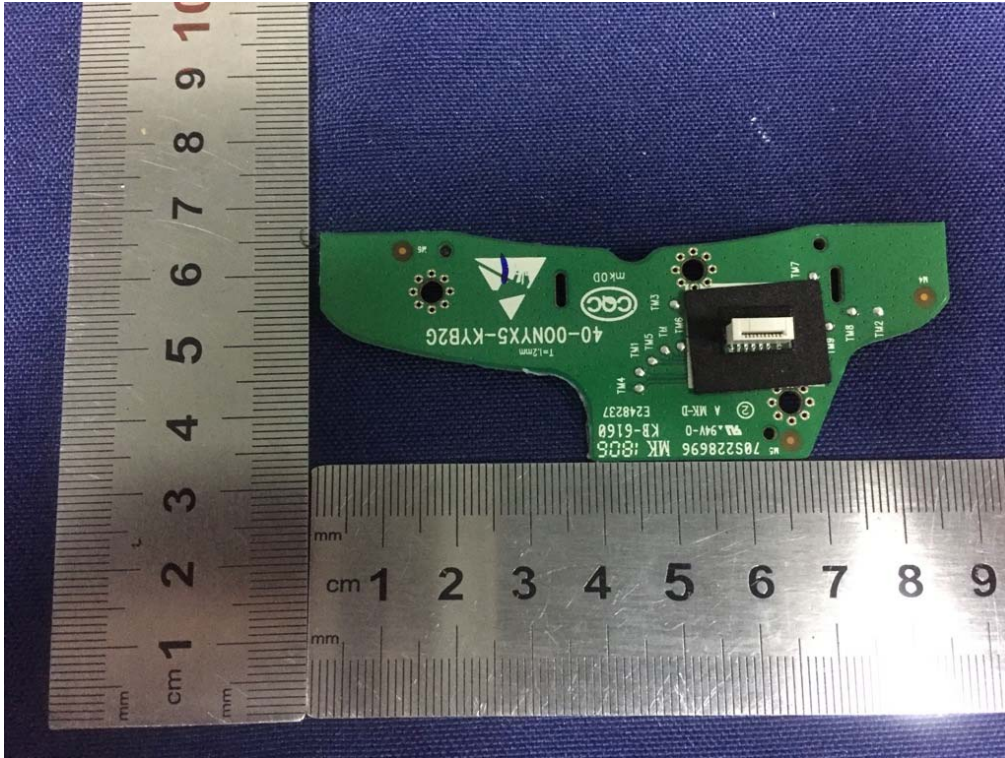

(Original heat sink)

(Original heat sink)

(New heat sink)

(New heat sink)

(Li-ion Battery: ID997)

(AC Adapter: DT 19V-2C-DC)

(AC Adapter: NSA40ED-190200)

END OF REPORT