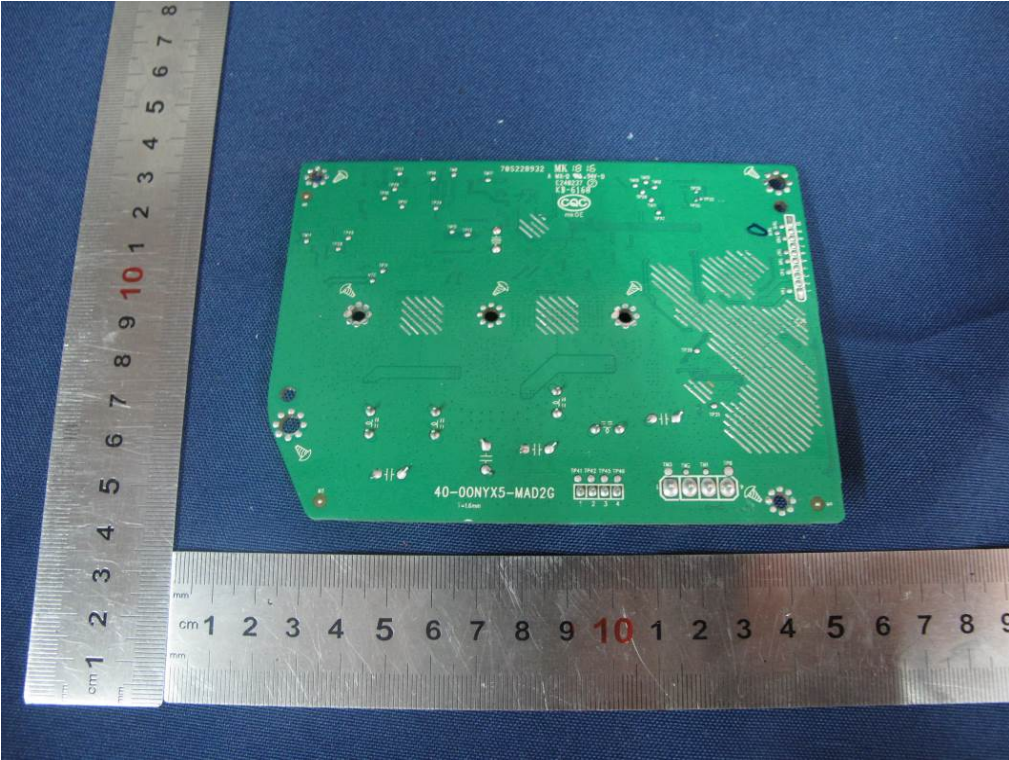

(Original heat sink)

(Original heat sink)

(New heat sink)

(New heat sink)

(Li-ion Battery: ID997)

(AC Adapter: DT 19V-2C-DC)

(AC Adapter: NSA40ED-190200)

END OF REPORT