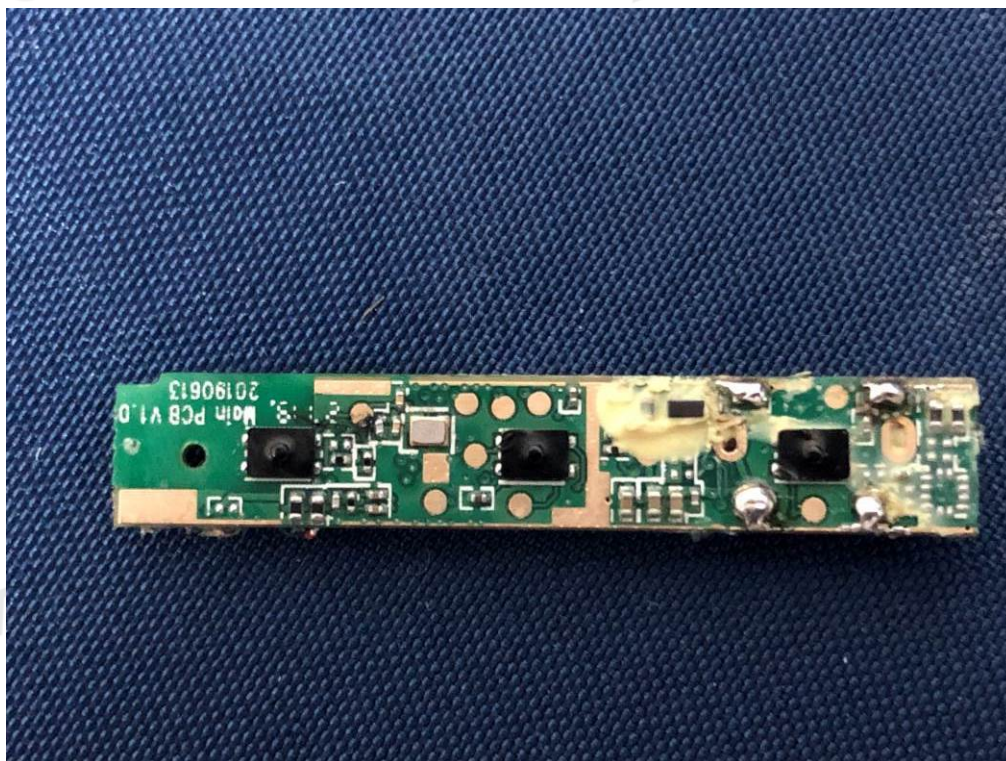

Model No.: HK FLY BT

BT Antenna

END OF REPORT