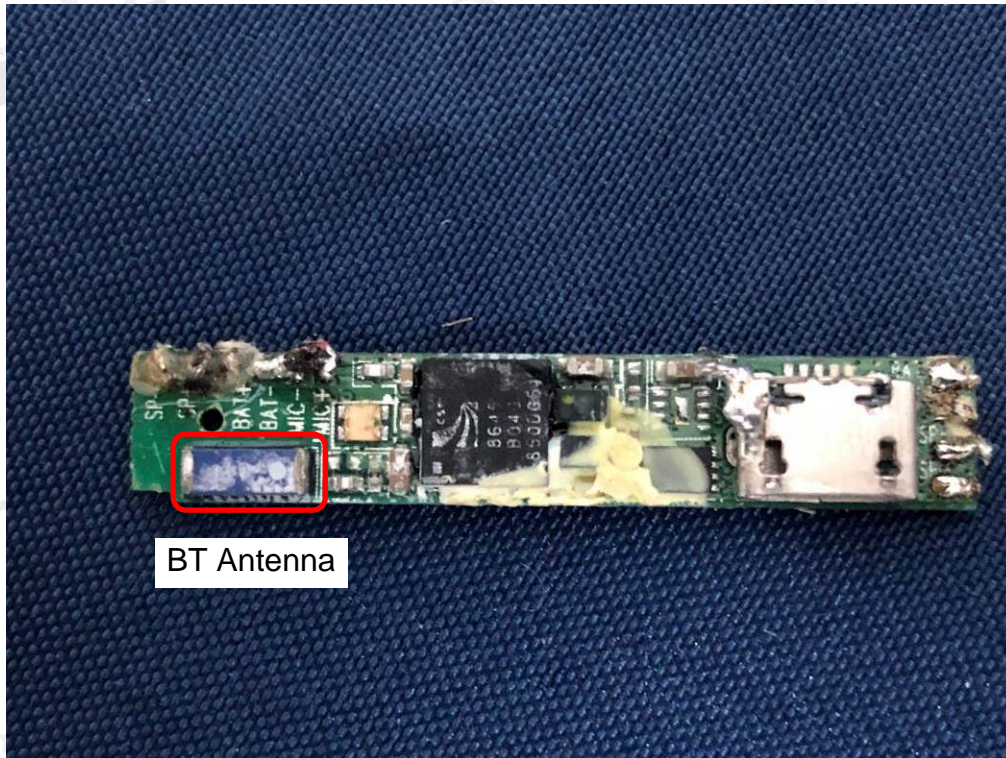

Model No.: HK FLY BT

BT Antenna

END OF REPORT