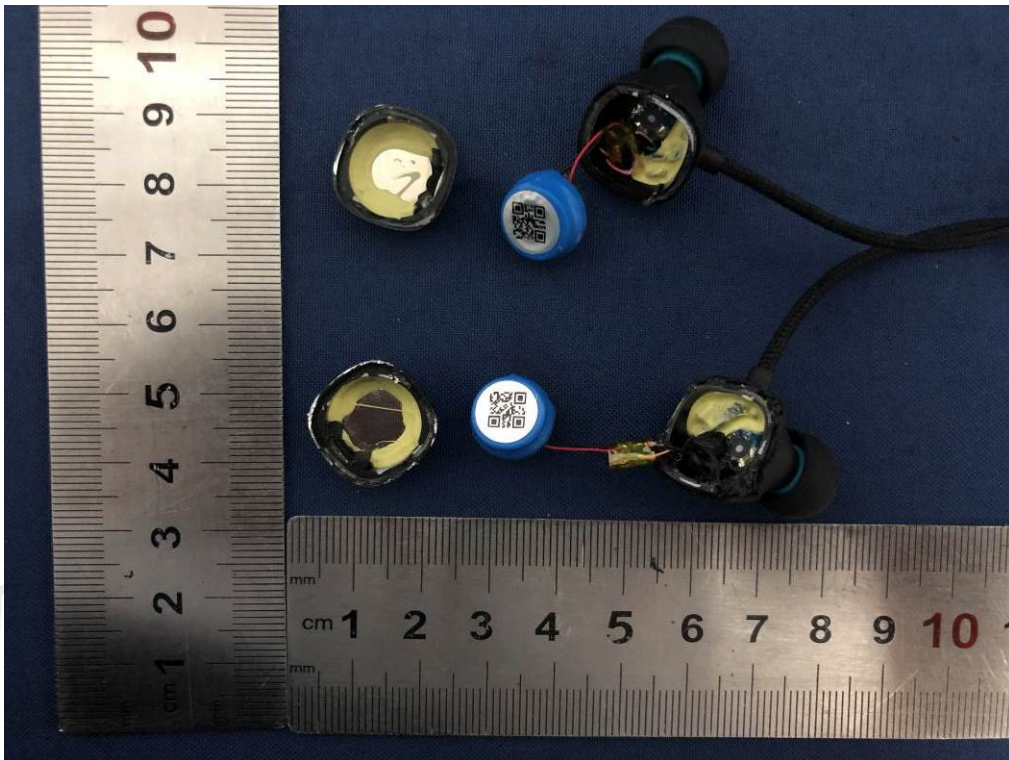

Model No.: HK FLY BT

BT Antenna

END OF REPORT