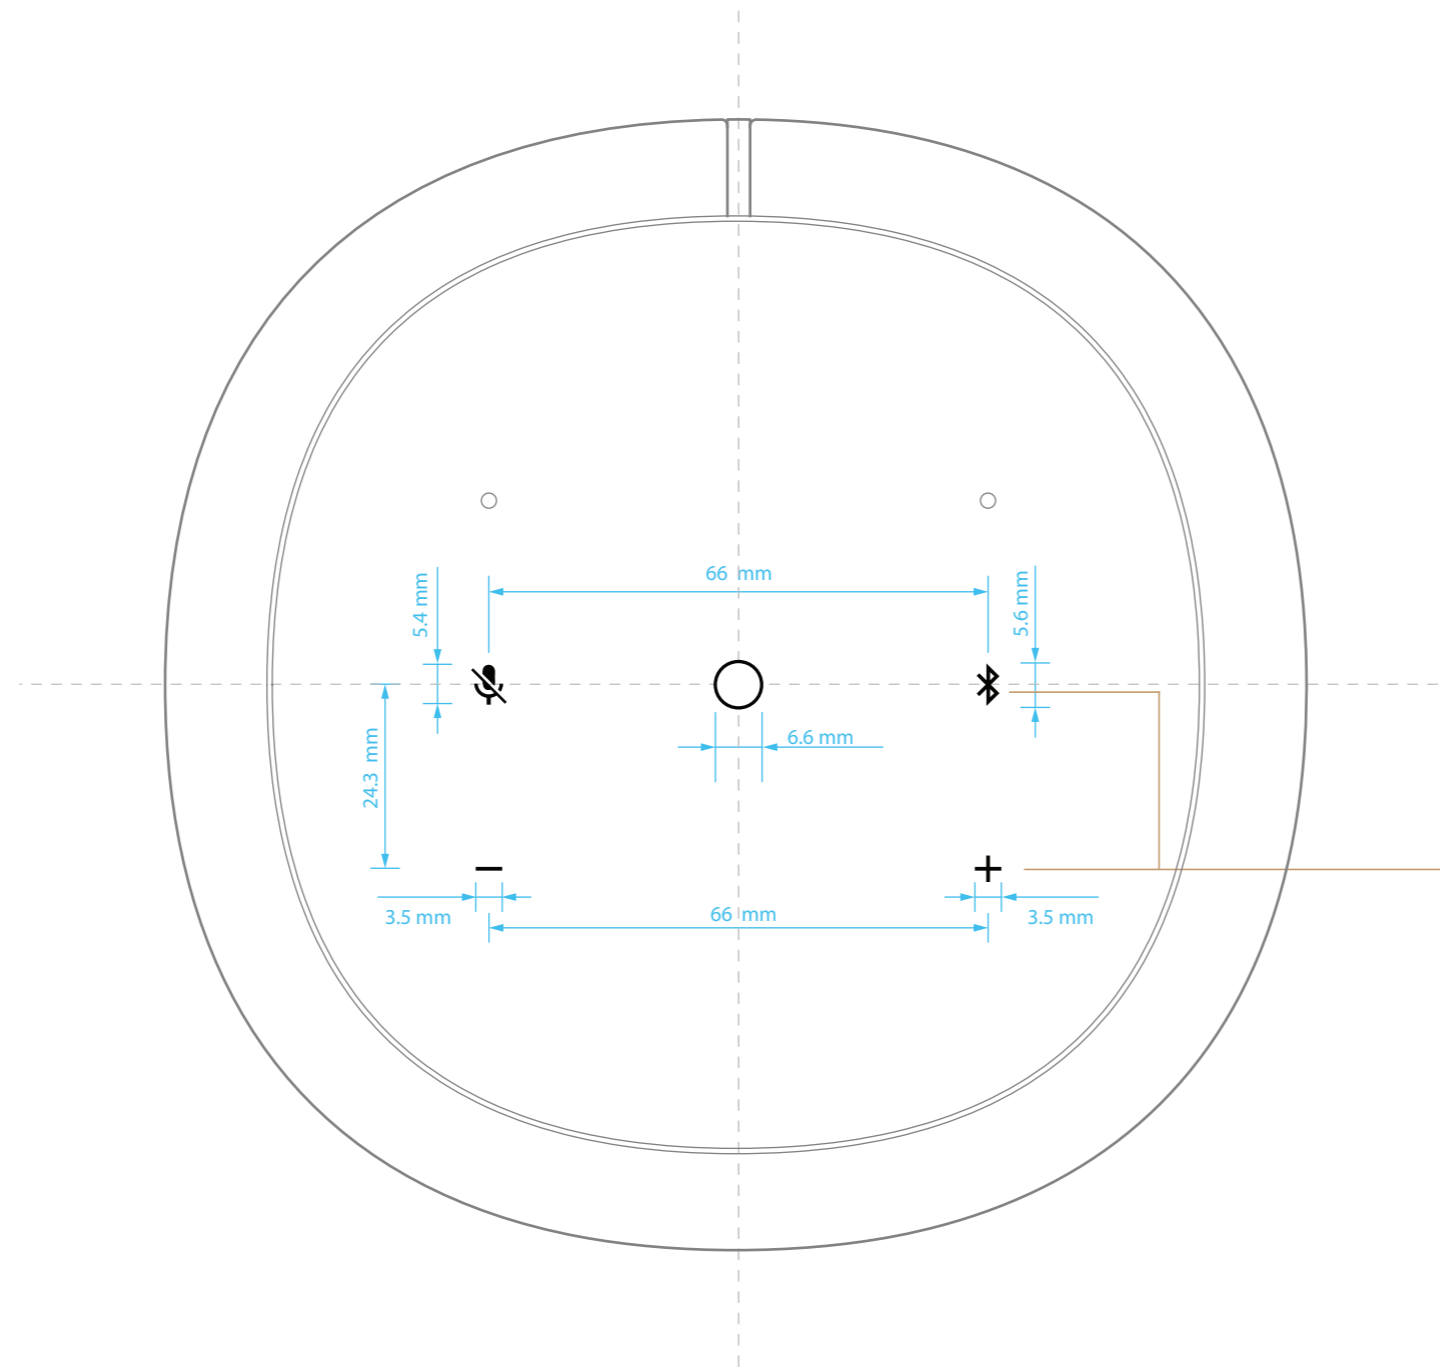

TOP VIEW
CITATION ONE

Buttons laser etching
black CMF - Cool Grey 6 C matte
grey CMF Black matte

Front logo
CITATION ONE

Logo Painting
black CMF - Pantone Metallic Silver
grey CMF Black matte

harman/kardon

HK CITATION
CITATION ONE_Artwork_V1
Design: Jerry Chen
Date: 2018-06-04

BOTTOM VIEW
CITATION ONE

M 1:1

Compliance information

Cilkscreen text

black CMF - transparent high gloss

grey CMF 10104 C Metallic

Connectors indication