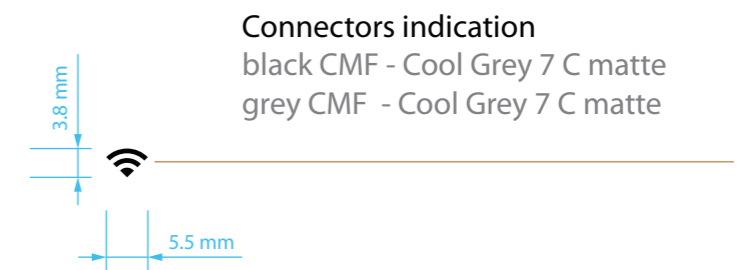

black CMF - Cool Grey 7 C matte

grey CMF Cool Grey 7 C matte

harman/kardon

HK CITATION
CITATION ONE_Artwork_V1
Design: Jerry Chen
Date: 2018-05-23

M 1:1

BACK VIEW
CITATION ONE

Connectors indication
black CMF - Cool Grey 7 C matte
grey CMF - Cool Grey 7 C matte