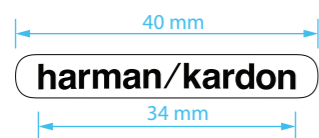

TOP VIEW
CITATION ONE

Buttons laser etching
black CMF - Cool Grey 6 C matte
grey CMF Black matte

Front logo
CITATION ONE

Logo Painting
black CMF - Pantone Metallic Silver
grey CMF Black matte

harman/kardon