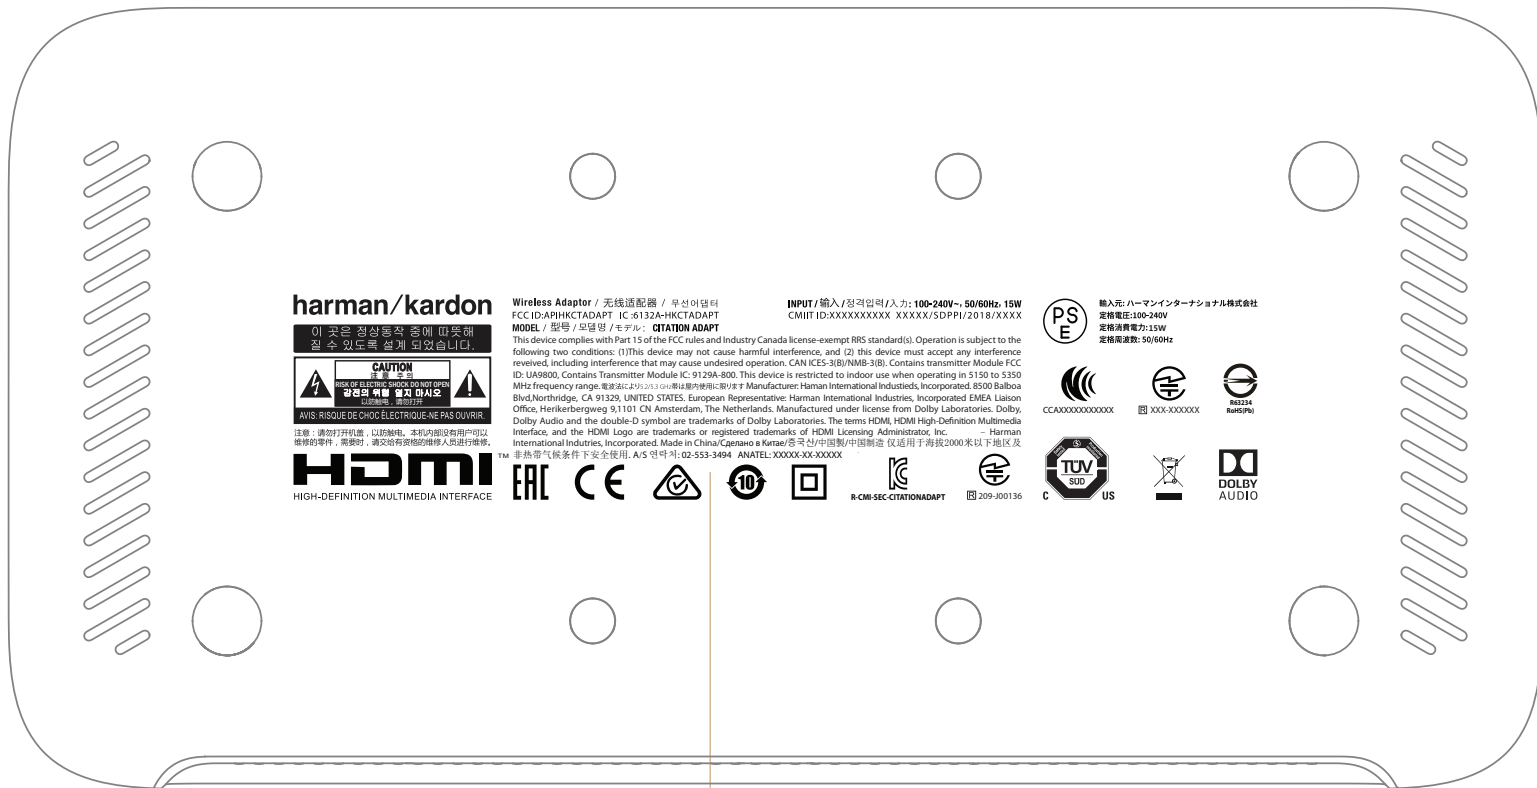

M 1:1

TOP VIEW  
Citation ADAPT  
Mock up 2

**Logo - Silkscreen**

Black CMF - PANTONE 10393C METALLIC / SEMI GLOSS - (REFER TO ALLURE PORTABLE LOGO PART)  
Grey CMF - PANTONE COOL GREY 8U MATTE

harman/kardon

HK CITATION  
CITATION Adapt\_ Mock up 2\_Artwork  
Design: Anton Kim ,Demin Alexander  
Date: 2018-06-01

M 1:1

BOTTOM VIEW  
Citation ADAPT  
Mock up 2

Compliance information  
Cilkscreen text  
black CMF - transparent high gloss  
grey CMF Metallic 10104 C Matte