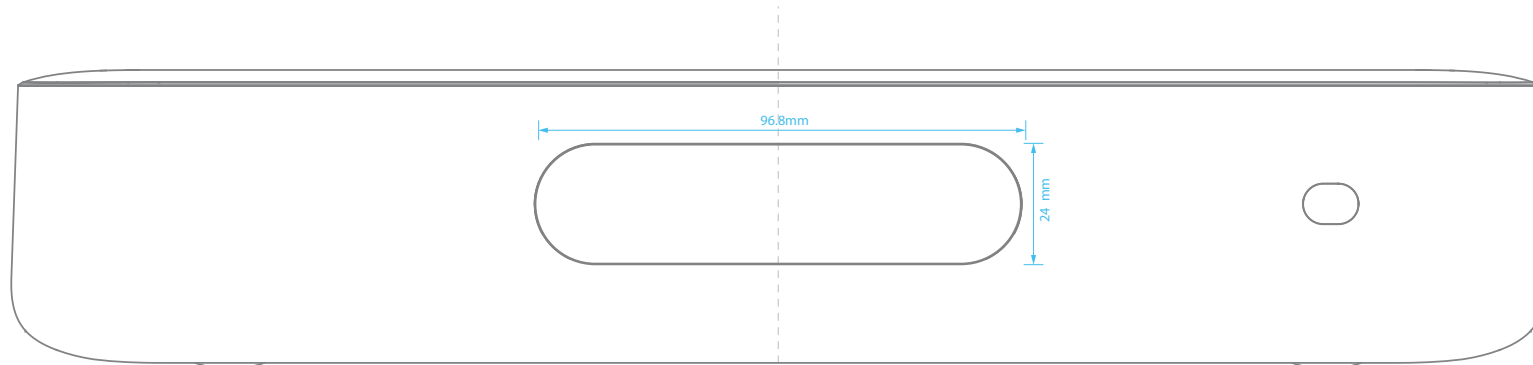

harman/kardon

HK CITATION  
CITATION Adapt\_ Mock up 2\_Artwork  
Design: Anton Kim ,Demin Alexander  
Date: 2018-05-18

M 1:1

Front VIEW  
Mock up 2  
Screen panel B-2

FRONT VIEW  
Citation ADAPT  
Mock up 2

BACK VIEW  
Citation ADAPT

**Connectors indication**  
black CMF - Cool Grey 7 C matte  
grey CMF Cool grey 7 C matte

**harman/kardon**

HK CITATION  
CITATION Adapt\_ Mock up 2\_Artwork  
Design: Anton Kim ,Demin Alexander  
Date: 2018-05-18