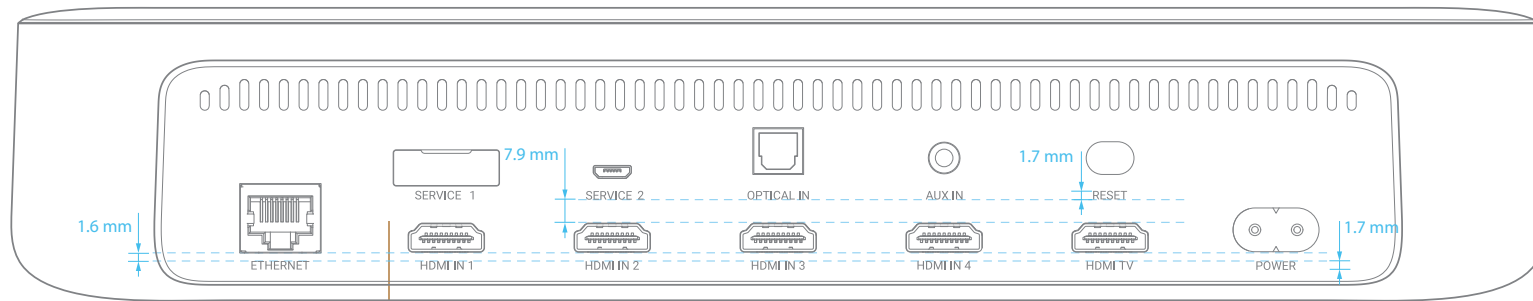

BACK VIEW  
Citation ADAPT

**Connectors indication**  
black CMF - Cool Grey 7 C matte  
grey CMF Cool grey 7 C matte

**harman/kardon**

HK CITATION  
CITATION Adapt\_ Mock up 2\_Artwork  
Design: Anton Kim ,Demin Alexander  
Date: 2018-05-18