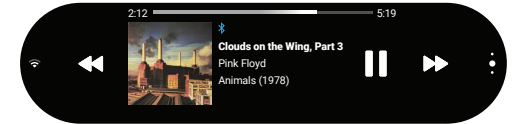

harman/kardon

HK CITATION
CITATION Adapt_ Mock up 2_Artwork
Design: Anton Kim ,Demin Alexander
Date: 2018-05-18

M 1:1

Front VIEW
Mock up 2
Screen panel B-2

FRONT VIEW
Citation ADAPT
Mock up 2