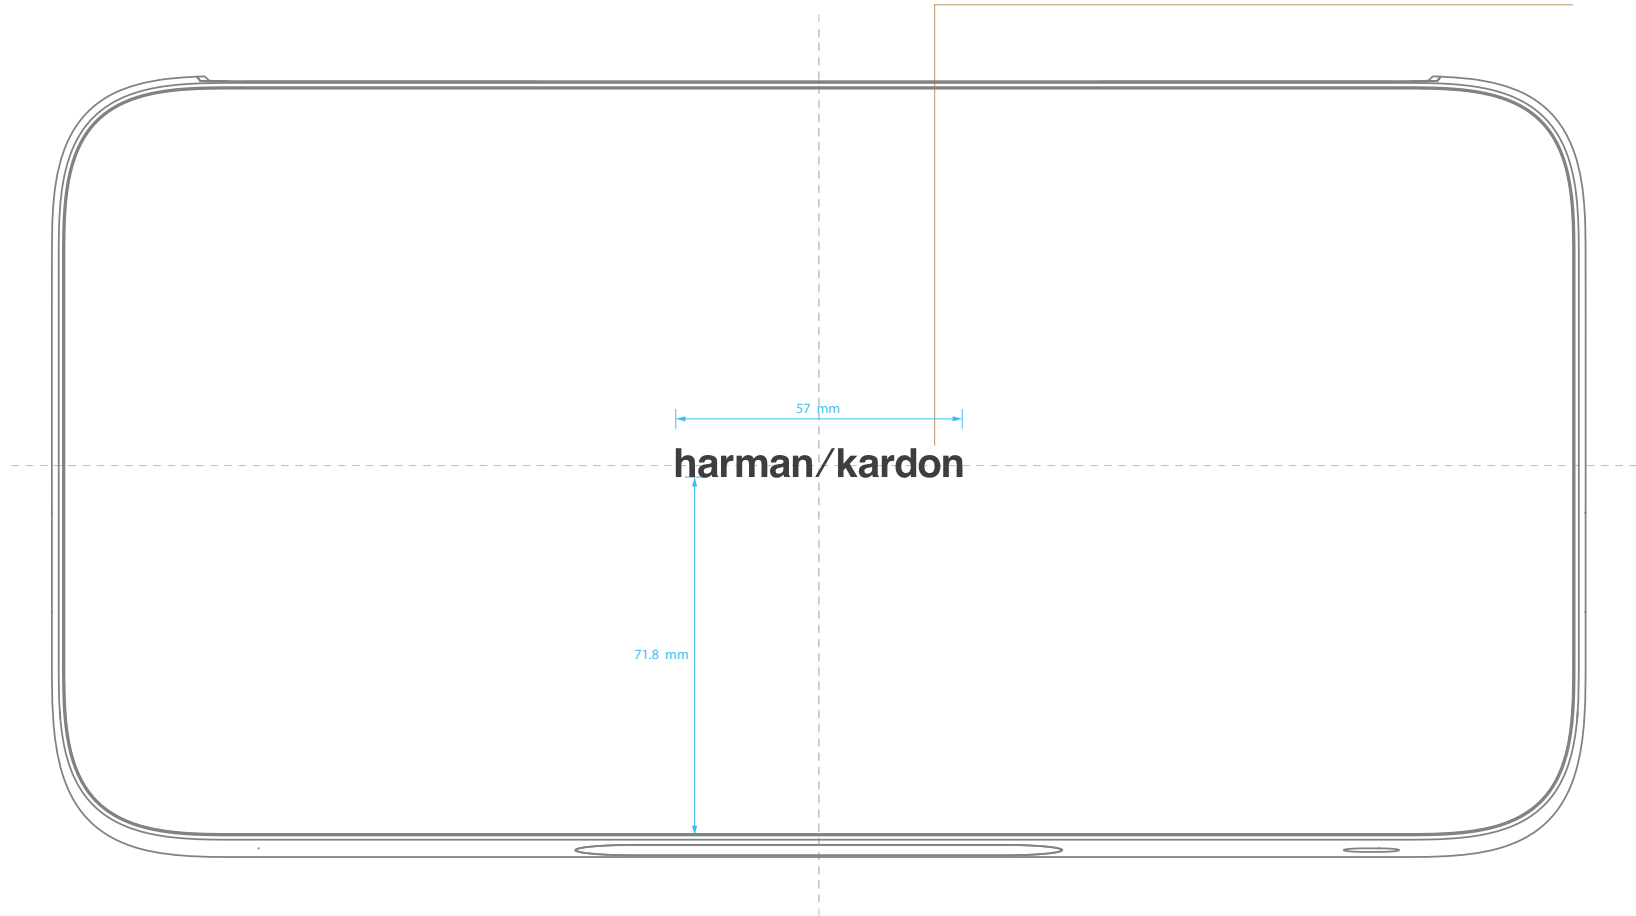

harman/kardon

HK CITATION
CITATION Adapt_ Mock up 2_Artwork
Design: Anton Kim ,Demin Alexander
Date: 2018-05-18

M 1:1

TOP VIEW
Citation ADAPT
Mock up 2

Logo - Silkscreen

Black CMF - PANTONE 10393C METALLIC / SEMI GLOSS - (REFER TO ALLURE PORTABLE LOGO PART)
Grey CMF - PANTONE COOL GREY 8U MATTE