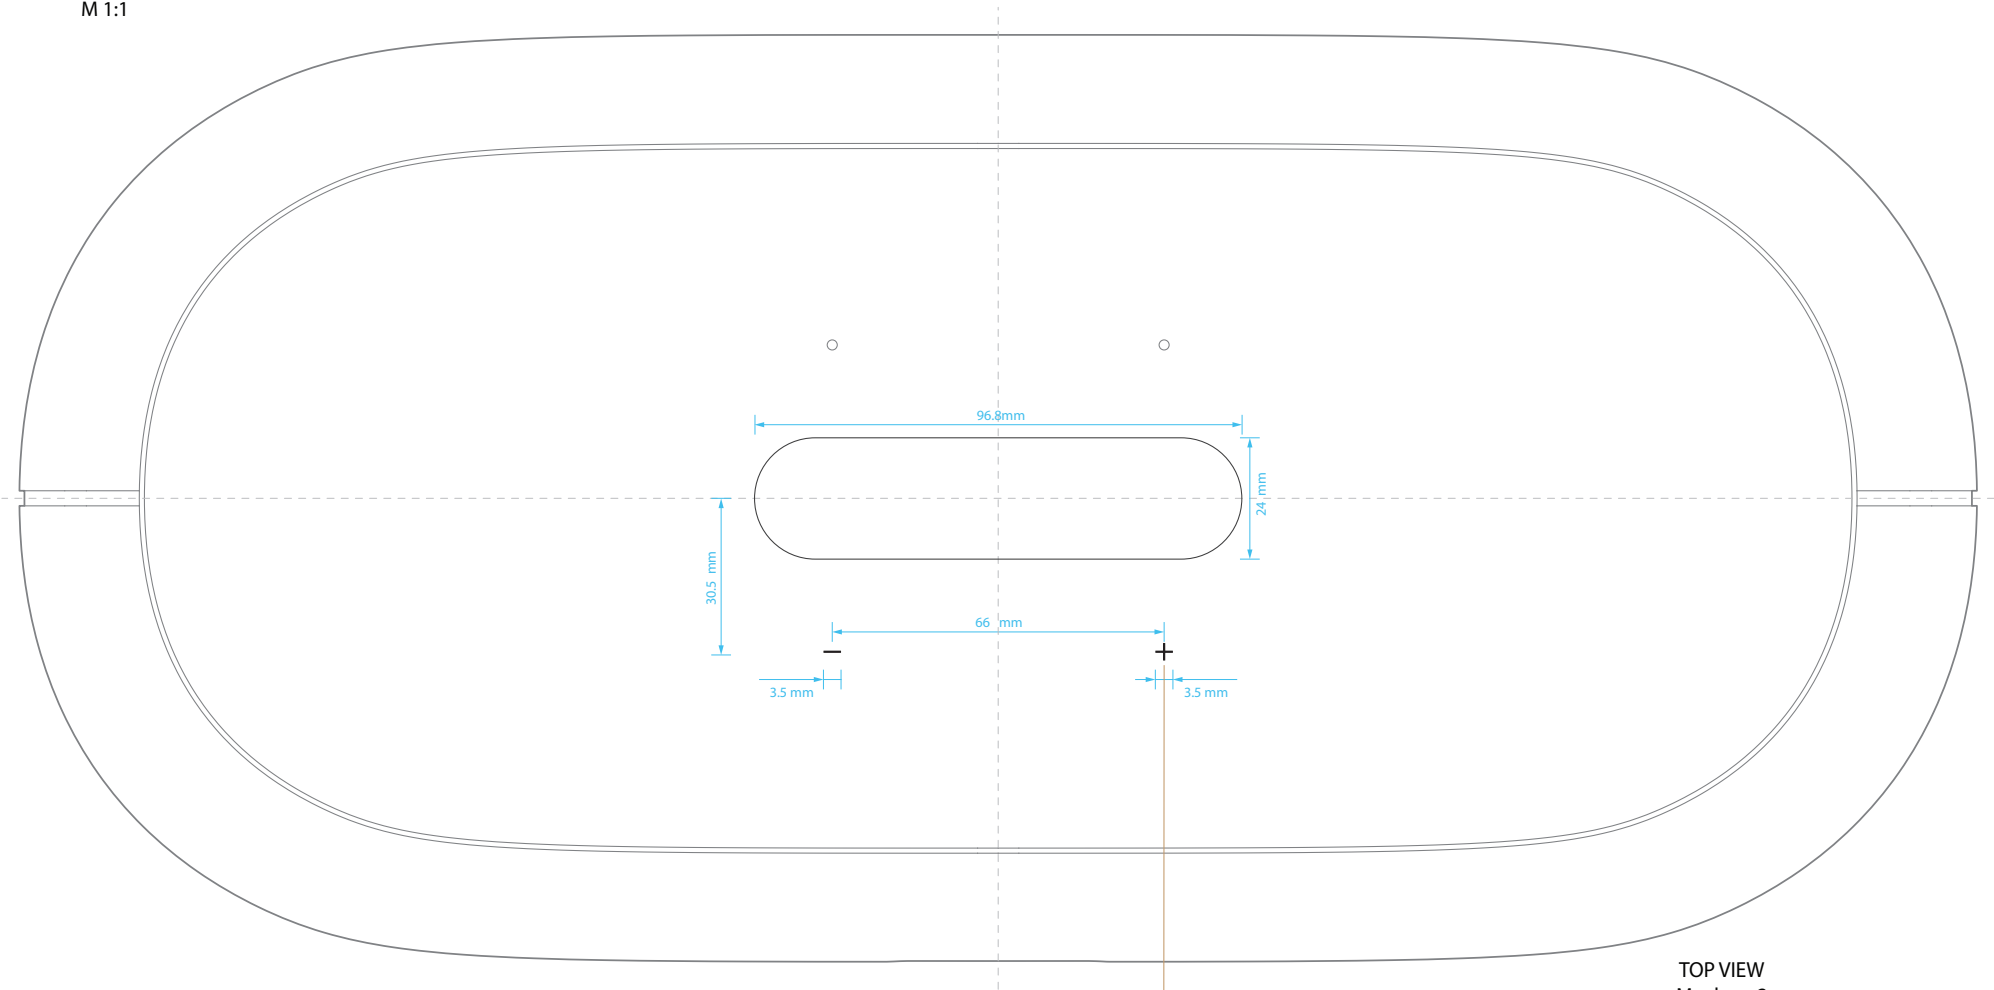

**harman/kardon**

HK CITATION  
CITATION 500\_Artwork  
Design: Demin Alexander  
Date: 2018-05-18

M 1:1

TOP VIEW  
CITATION 500

TOP VIEW  
Mock up 2  
Screen panel B

Front logo  
CITATION 500

Logo Silkscreen  
black CMF - Pantone Metallic Silver  
grey CMF Black matte

Buttons laser etching  
black CMF - Cool Grey 6 C matte  
grey CMF Black matte

harman/kardon

HK CITATION  
CITATION 500\_Artwork  
Design: Demin Alexander  
Date: 2018-06-01

BOTTOM VIEW  
CITATION 500

M 1:1