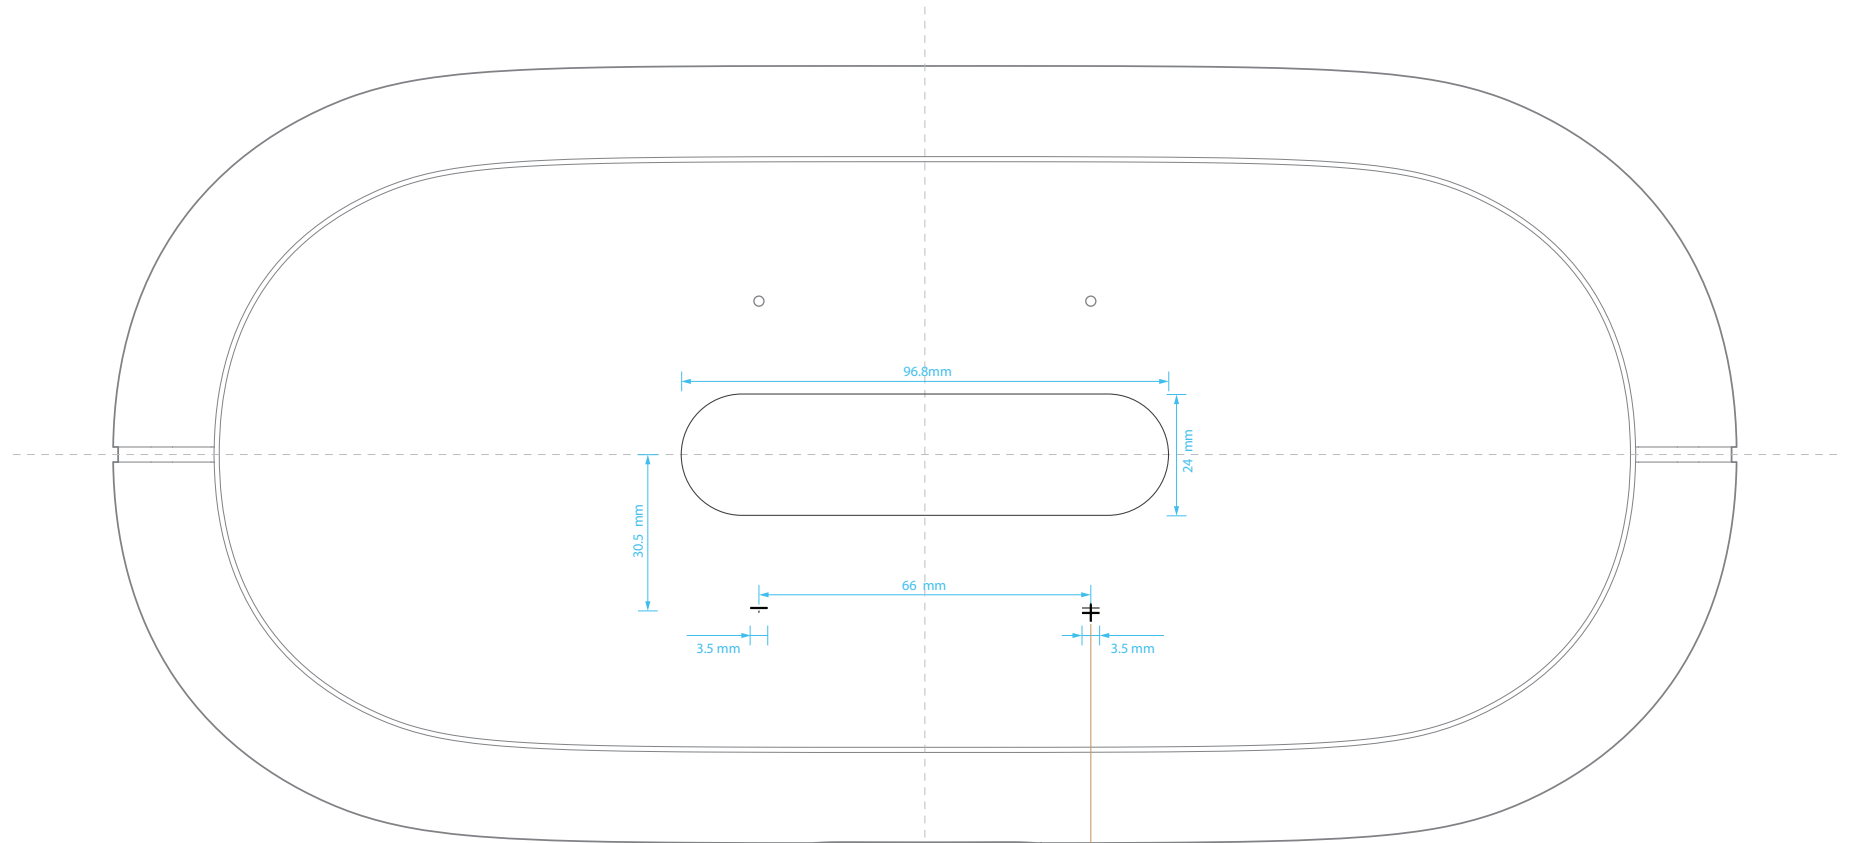

harman/kardon

HK CITATION
CITATION 300_Artwork
Design: Demin Alexander
Date: 2018-05-18

M 1:1

TOP VIEW
CITATION 300

Front logo
CITATION 200

Logo Silkscreen
black CMF - Pantone Metallic Silver
grey CMF Black matte

Connectors indication
black CMF - Cool Grey 6 C matte
grey CMF Black matte

TOP VIEW
Screen panel A