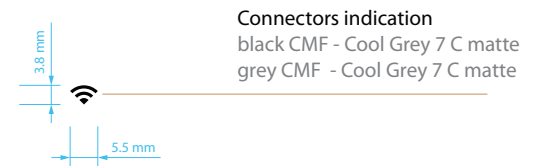

harman/kardon

HK CITATION
CITATION 100 _ Artwork
Design: Demin Alexander
Date: 2018-05-18

M 1:1

BACK VIEW
CITATION 100