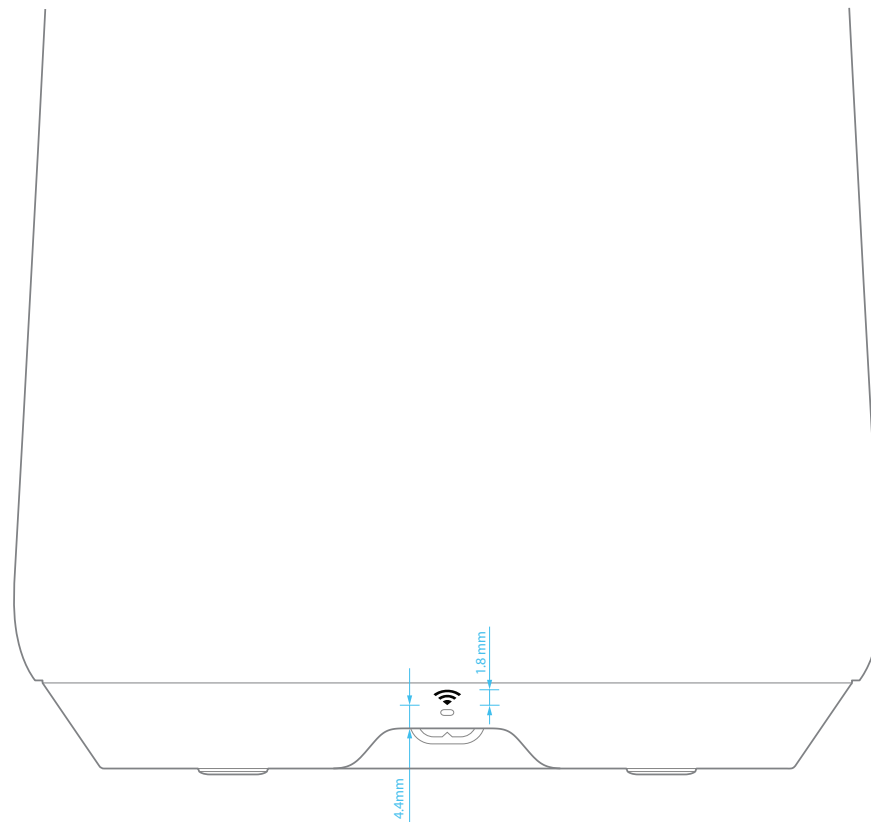

harman/kardon

HK CITATION
CITATION 100 _ Artwork
Design: Demin Alexander
Date: 2018-05-18

M 1:1

BACK VIEW
CITATION 100