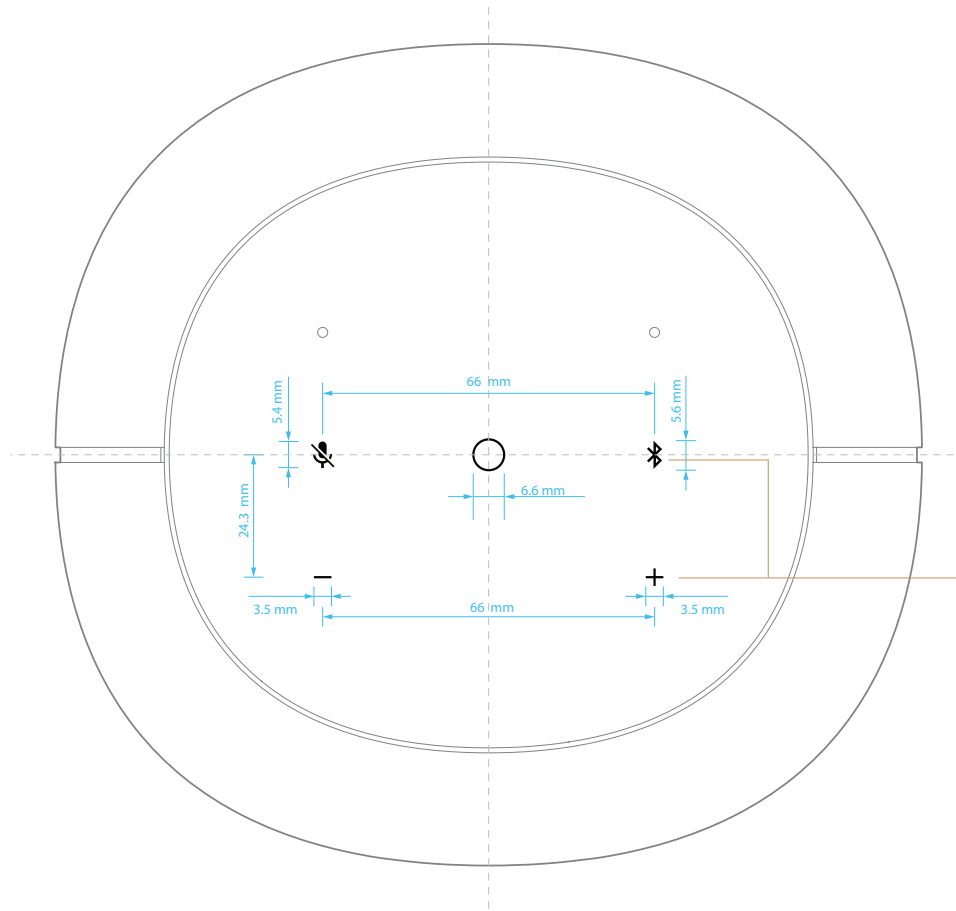

harman/kardon

HK CITATION
CITATION 100_Artwork
Design: Demin Alexander
Date: 2018-05-18

M 1:1

TOP VIEW
CITATION 100

Buttons laser etching
black CMF - Cool Grey 6 C matte
grey CMF Black matte

Front logo
CITATION 100

Cilkscreen text
black CMF - transparent high gloss
grey CMF Metallic 10104 C Matte

Connectors indication

black CMF - Cool Grey 7 C matte
grey CMF Cool grey 7 C matte

harman/kardon

HK CITATION
CITATION 100 _ Artwork
Design: Demin Alexander
Date: 2018-05-18