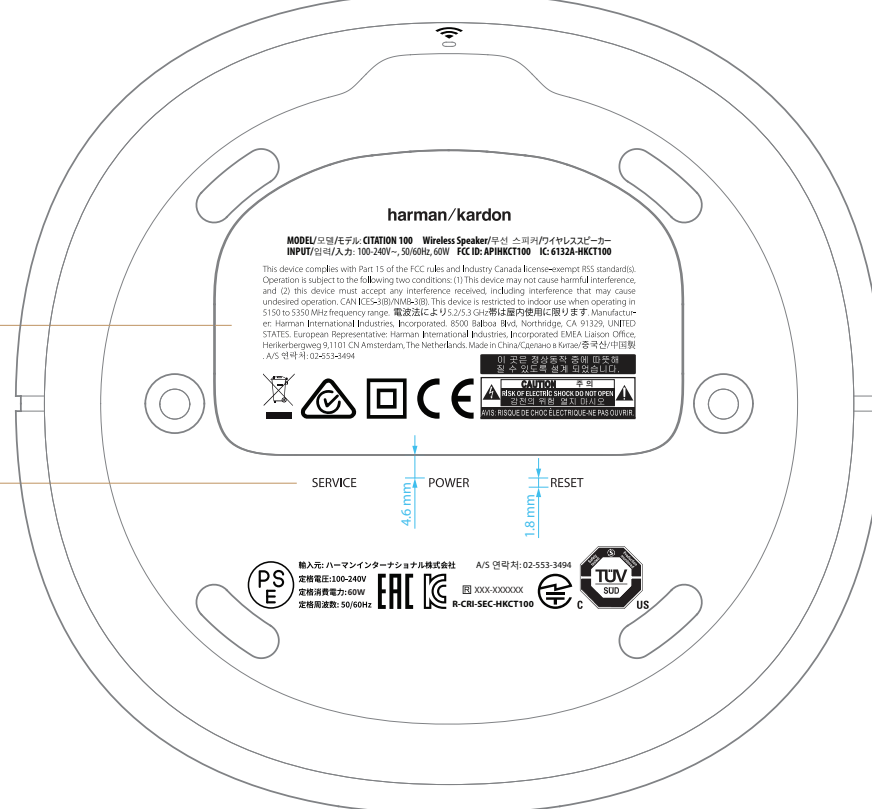

Cilkscreen text
black CMF - transparent high gloss
grey CMF Metallic 10104 C Matte

Connectors indication

black CMF - Cool Grey 7 C matte
grey CMF Cool grey 7 C matte

harman/kardon

HK CITATION
CITATION 100 _ Artwork
Design: Demin Alexander
Date: 2018-05-18