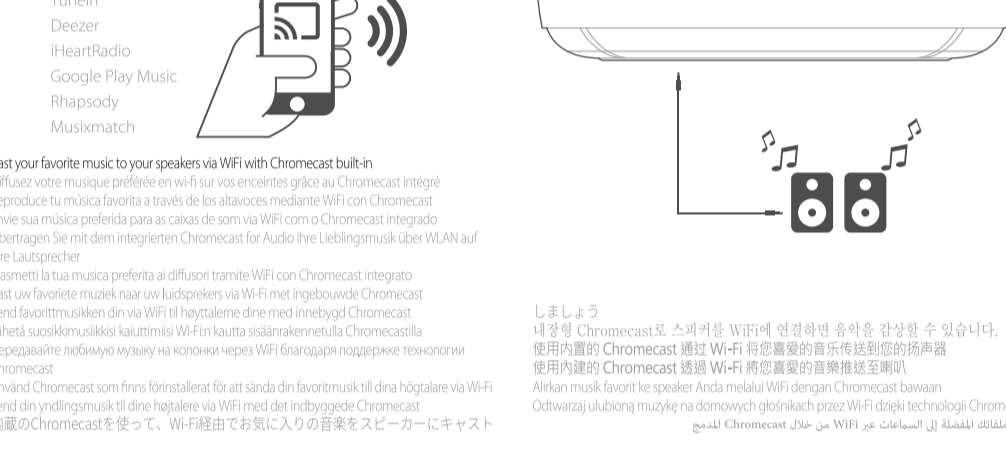

Chromecast built-in

Spotify

Spotify

- Model Name: HK OMNI 10+
- Transducers: 1 x 90mm woofer, 1 x 19mm tweeter
- Rated power: 1 x 25W for woofer, 1 x 25W for tweeter
- Frequency response: 50Hz–20kHz ±3dB
- Signal-to-noise ratio: >80dB
- Input connections: Bluetooth, Aux-in, Wi-Fi, Ethernet
- Dimensions (W x D x H): 181mm x 159mm x 166mm
- Weight: 1333g
- Power supply: 19VDC, 3.0A
- Power consumption in sleep mode: <3.0 Watts
- Bluetooth transmitter frequency range: 2402 – 2480MHz
- Bluetooth transmitter modulation: GFSK, n/4 DQPSK, 8DPSK
- 5G Wi-Fi transmitter frequency range: 5.15–5.35GHz, 5.470–5.725GHz, 5.725–5.825GHz
- 5G Wi-Fi modulation: OFDM, BPSK, QPSK, 16QAM, 64QAM, 256QAM
- 5G Wi-Fi network compatibility: IEEE 802.11 n/ac
- 2.4G Wi-Fi transmitter frequency range: 2412 – 2472MHz (2.4GHz ISM Band, USA 11 Channels, Europe and others 13 Channels)
- 2.4G Wi-Fi modulation: OFDM, DSSS, 8DPSK, CCK, 16QAM, 64QAM
- 2.4G Wi-Fi network compatibility: IEEE 802.11b/g/n

Download the full Owner's Manual from harman-kardon.com/wireless