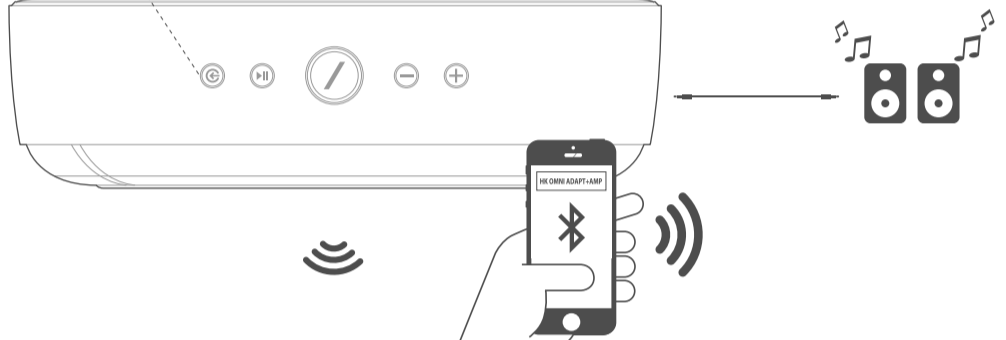

Bluetooth® Pairing