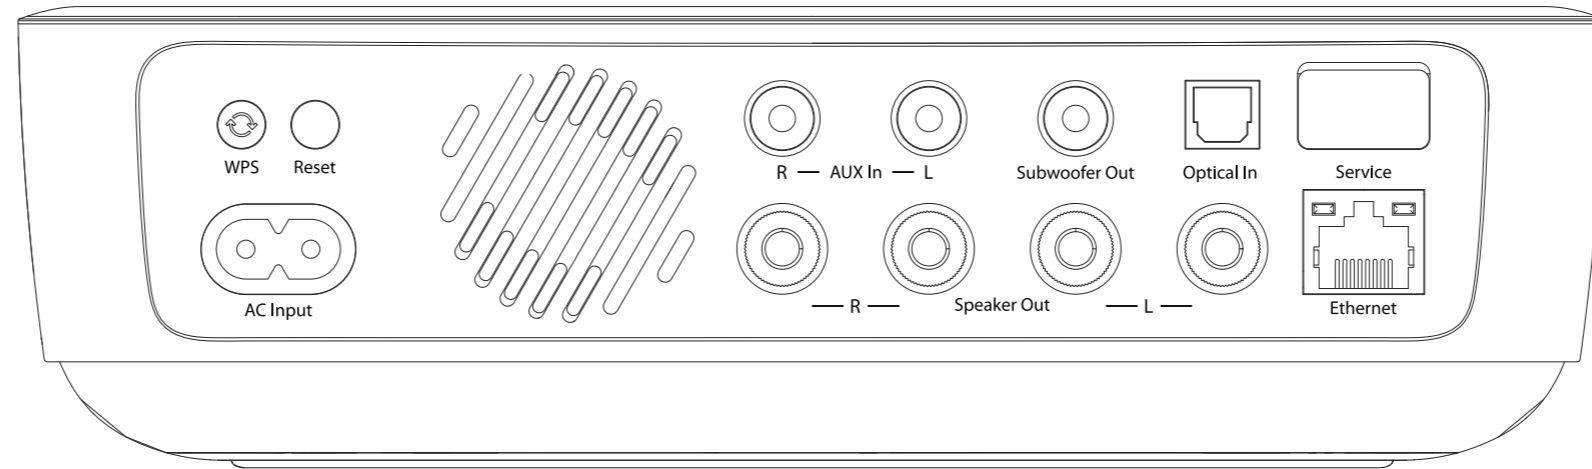

Push buttons

Silk Screen
Cool Gray 9C

Omni Push button

LED back light
(Cool Gray 9C when no light
Same as Push button Icons)

Artwork

Description texts

Silk Screen
Pantone 6C
Metallic matte finish

Description texts

Silk Screen
Pantone 6C
Metallic matte finish

WPS Reset

AC Input

R — AUX In — L

— R —

Speaker Out

— L —

Subwoofer Out