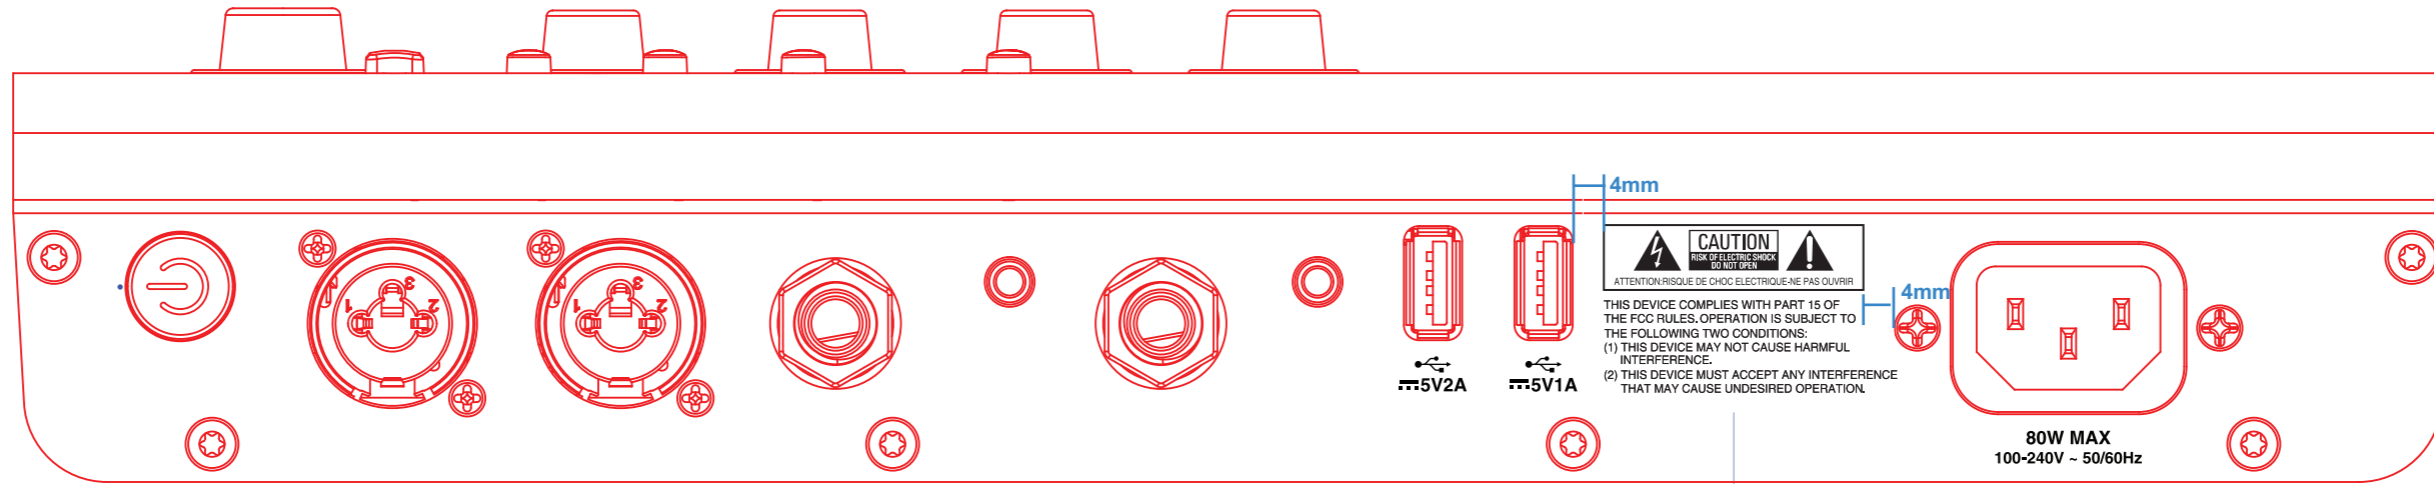

Eon one compact
Frame_ Artwork
Design: Totom Lu
Date: 2019-05-16

M 1:1

Pull 1 -Text labels
Silkscreen
High glossy transparent UV

Eon one compact
Frame_ Artwork
Design: Totom Lu
Date: 2019-05-16

M 1:1

Pull 1 -Text labels
Silkscreen on surface
Pantone Cool Grey 2C

Eon one compact
Frame_ Artwork
Design: Totom Lu
Date: 2019-05-16

M 1:1

Text labels

Silkscreen on surface
Pantone Cool Grey 2C