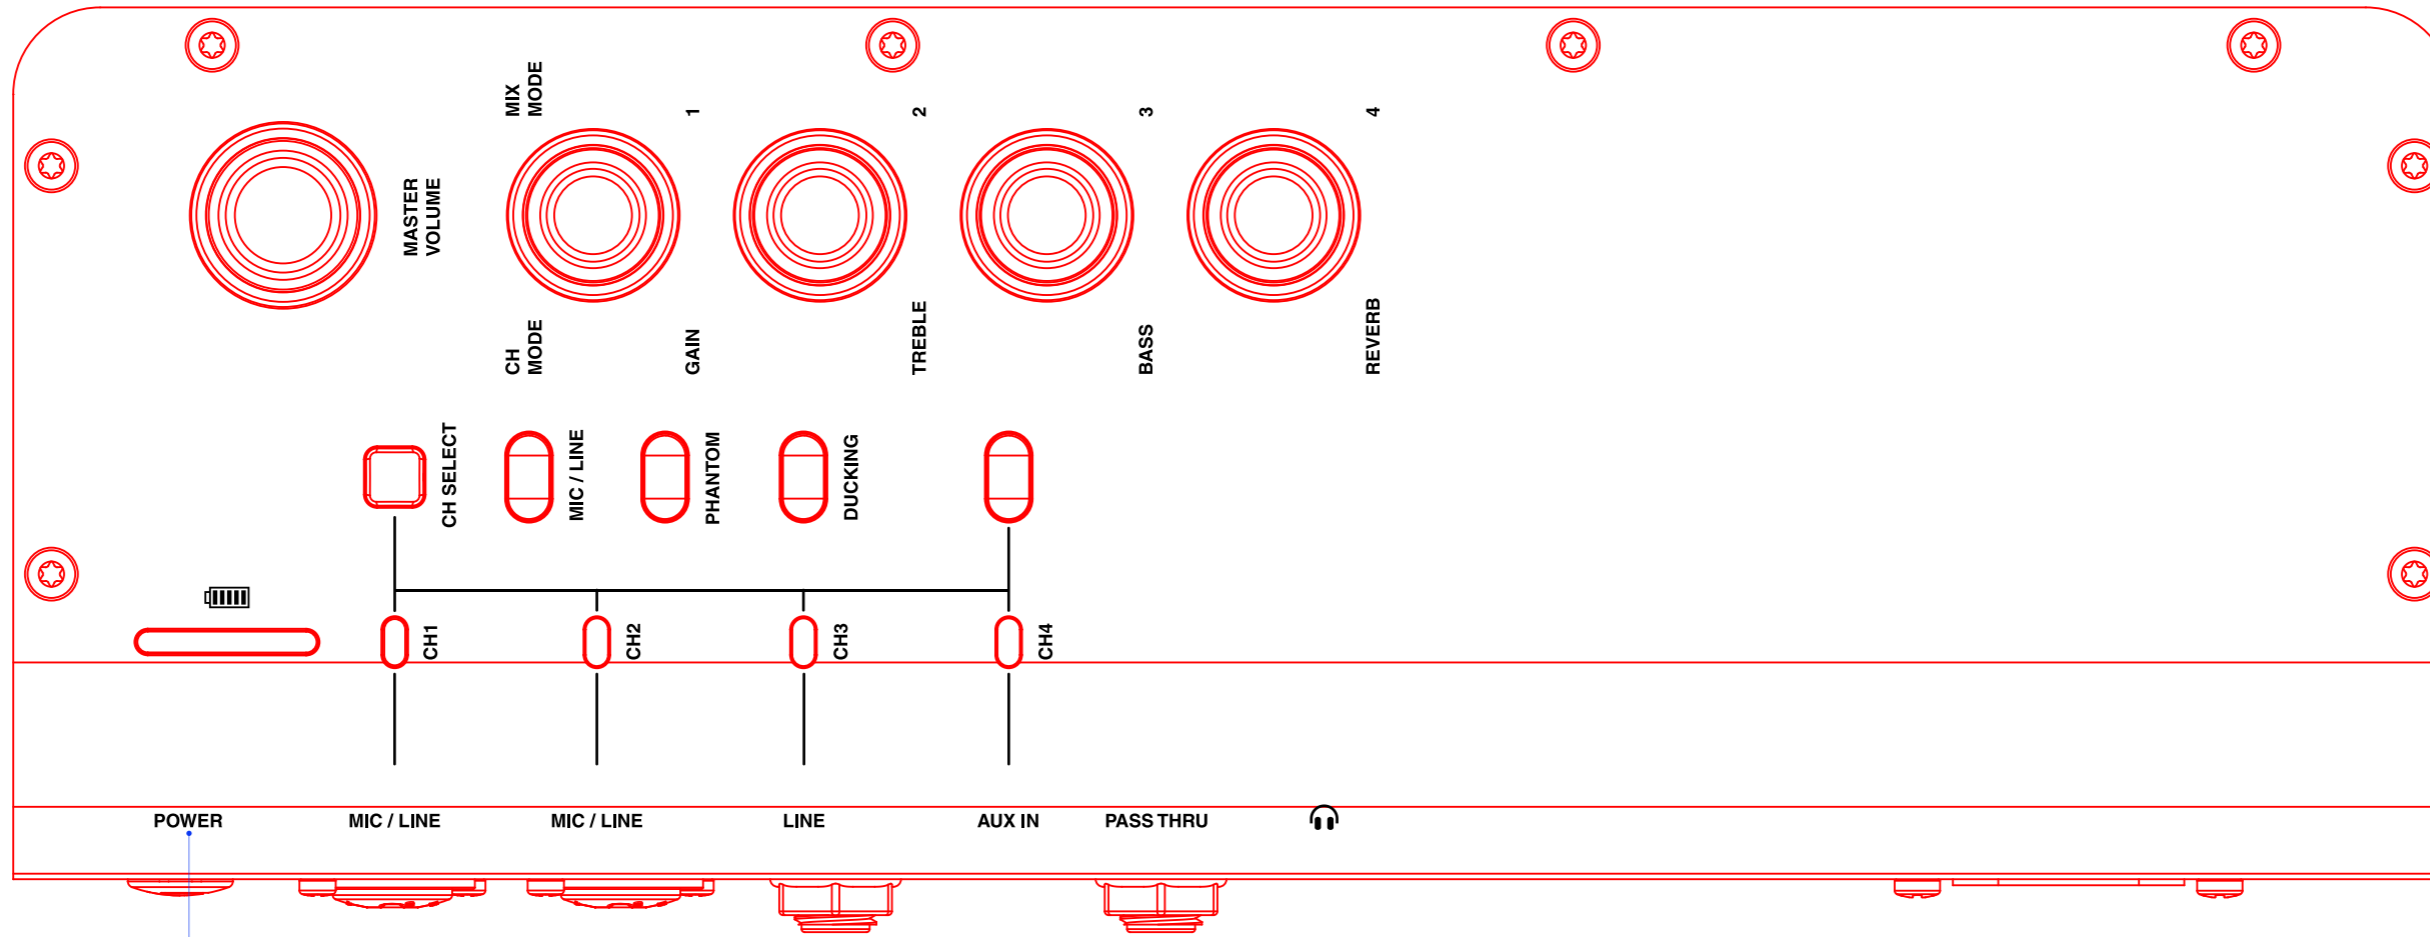

Eon one compact
Frame_ Artwork
Design: Totom Lu
Date: 2019-05-16

M 1:1

Pull 1 -Text labels
Silkscreen
High glossy transparent UV

Eon one compact
Frame_ Artwork
Design: Totom Lu
Date: 2019-05-16

M 1:1

Pull 1 -Text labels
Silkscreen on surface
Pantone Cool Grey 2C

Eon one compact
Frame_ Artwork
Design: Totom Lu
Date: 2019-05-16

M 1:1

Text labels

Silkscreen on surface
Pantone Cool Grey 2C