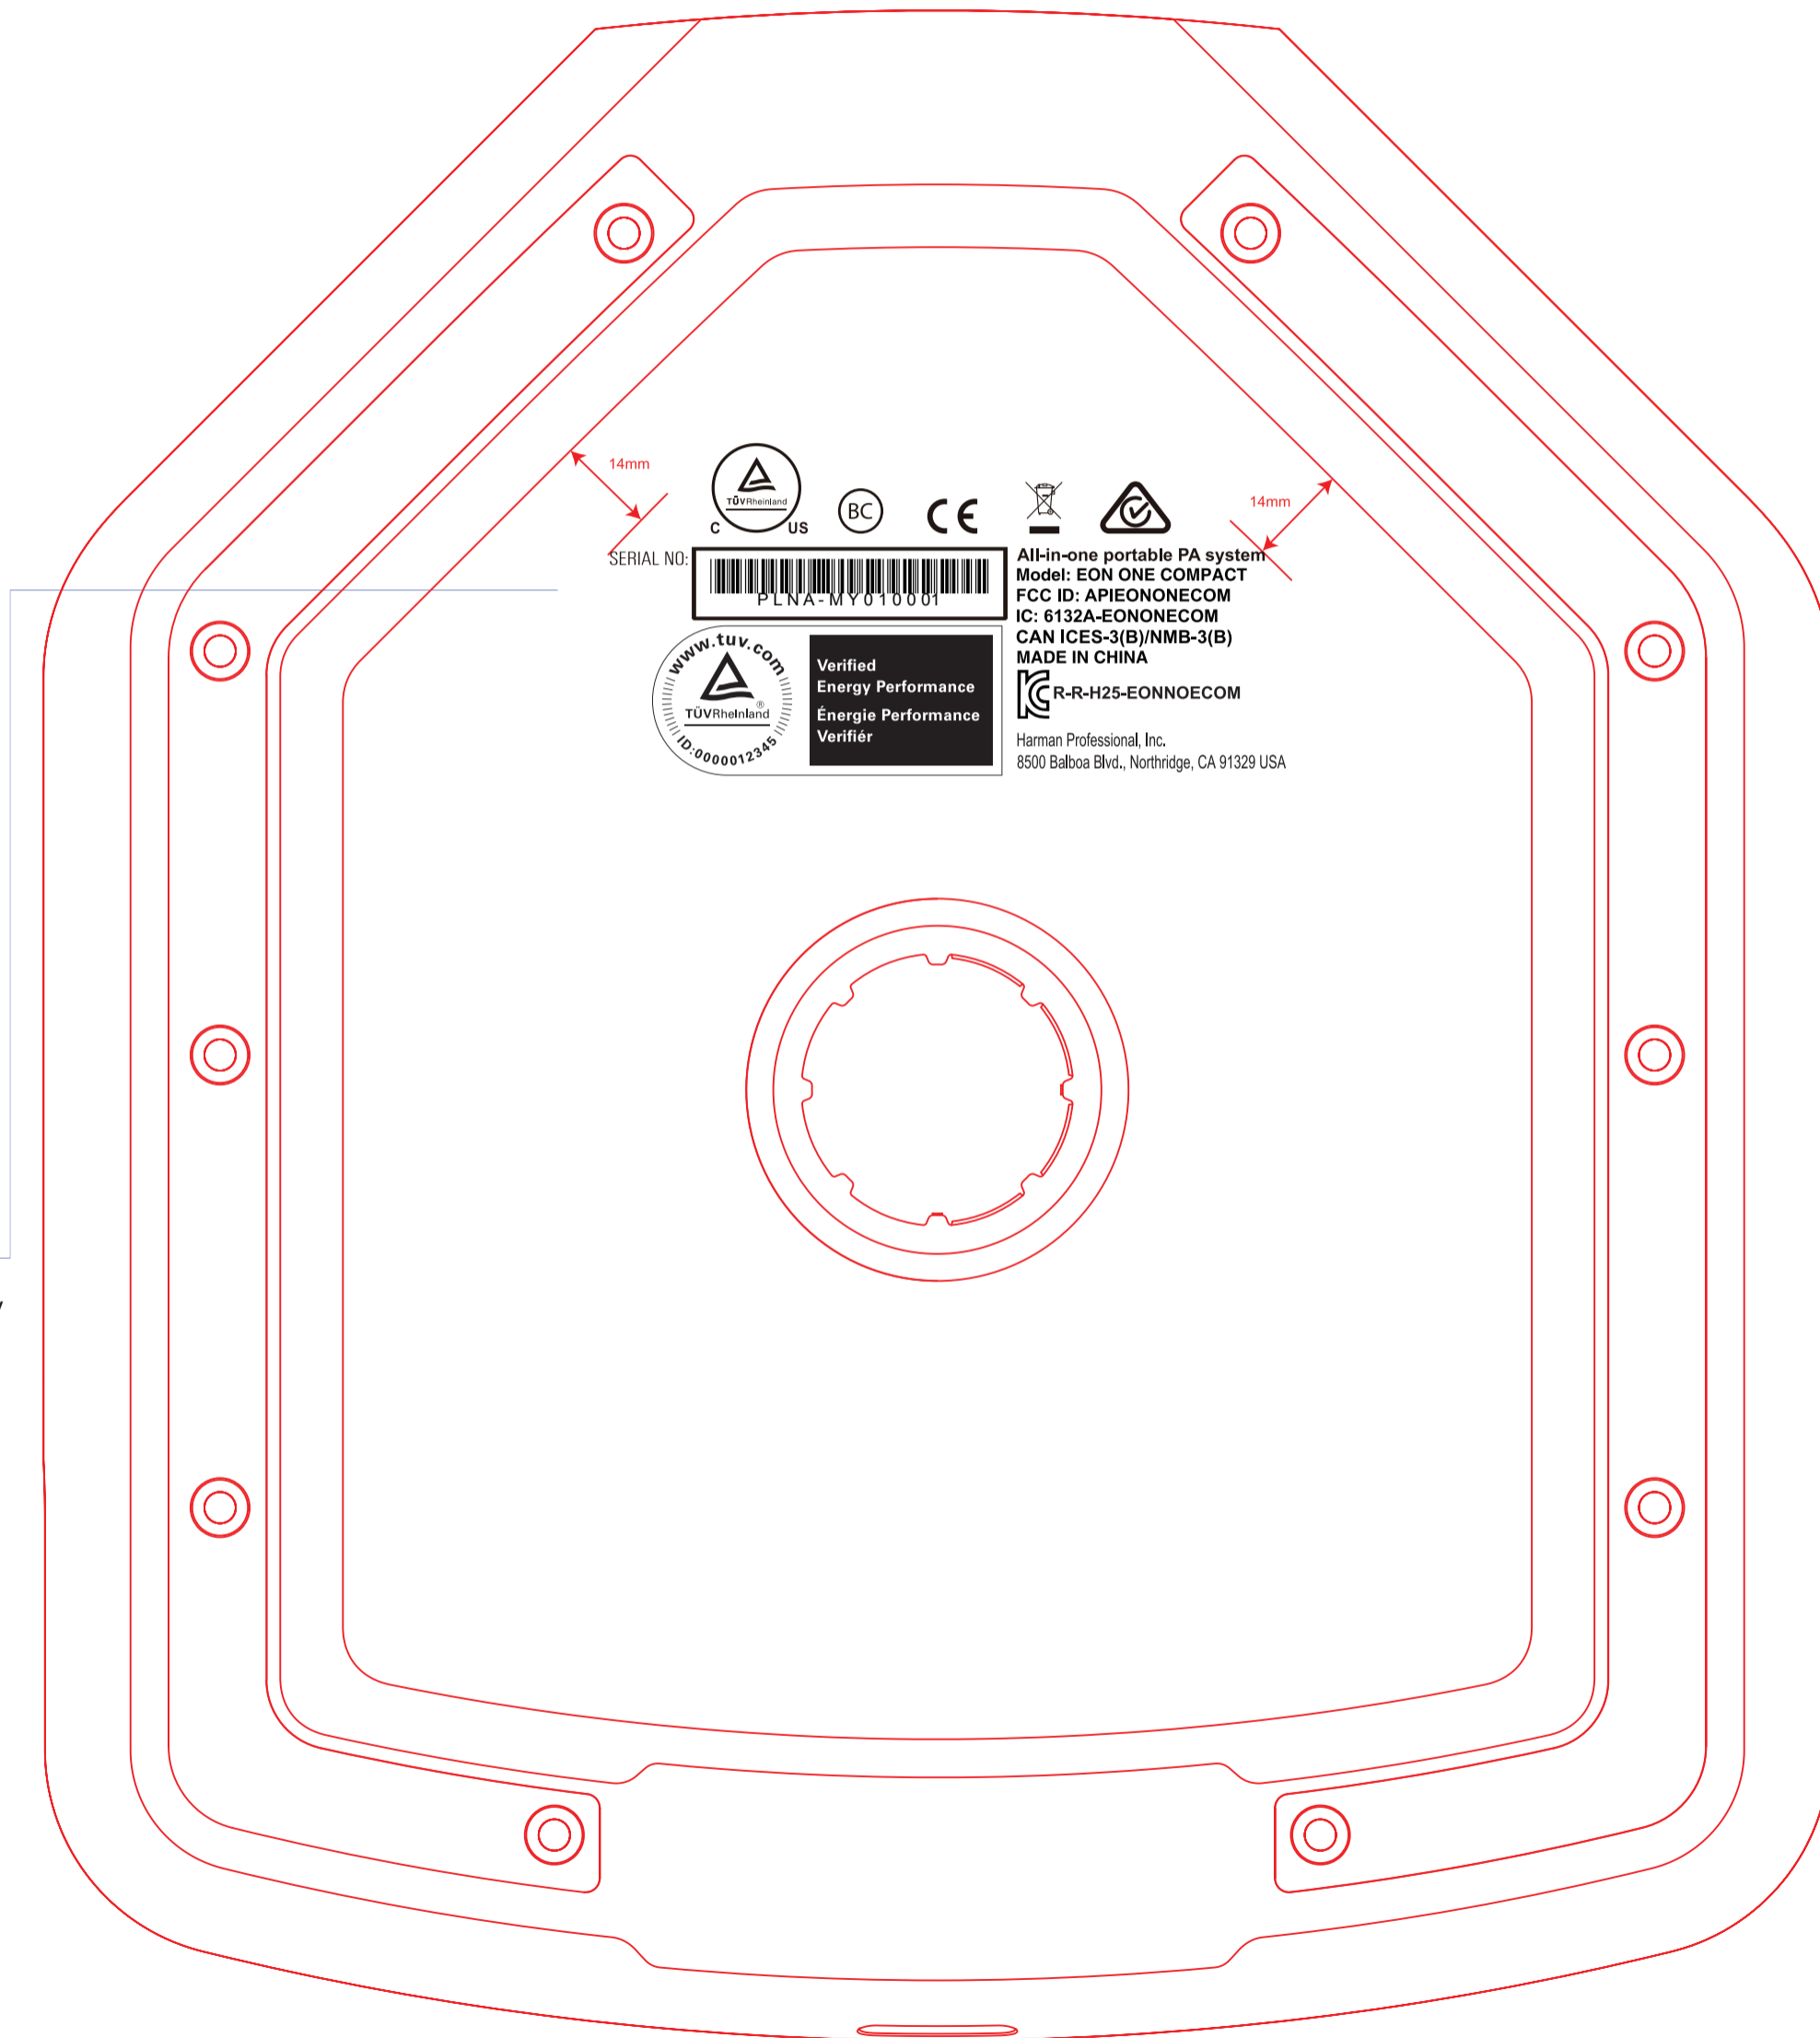

Eon one compact
Frame_ Artwork
Design: Totom Lu
Date: 2019-05-16

M 1:1

Pull 1 -Text labels
Silkscreen
High glossy transparent UV

Eon one compact
Frame_ Artwork
Design: Totom Lu
Date: 2019-05-16

M 1:1

Pull 1 -Text labels
Silkscreen on surface
Pantone Cool Grey 2C

Eon one compact
Frame_ Artwork
Design: Totom Lu
Date: 2019-05-16

M 1:1

Text labels

Silkscreen on surface
Pantone Cool Grey 2C