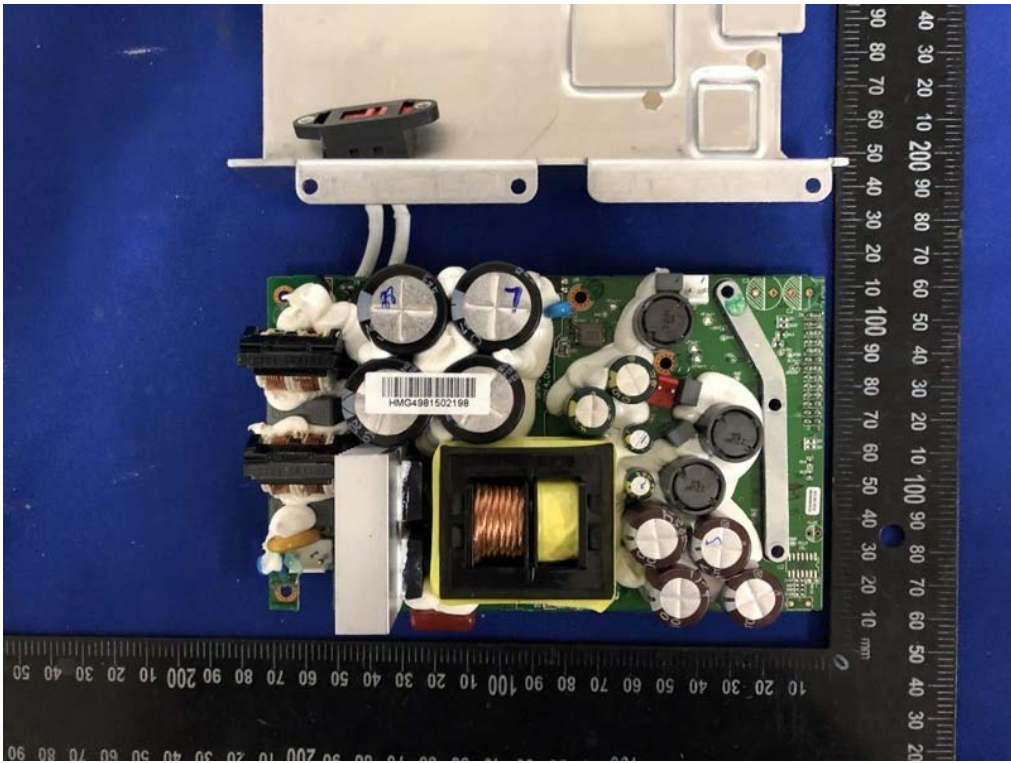

Internal Photos

M/N: EON615