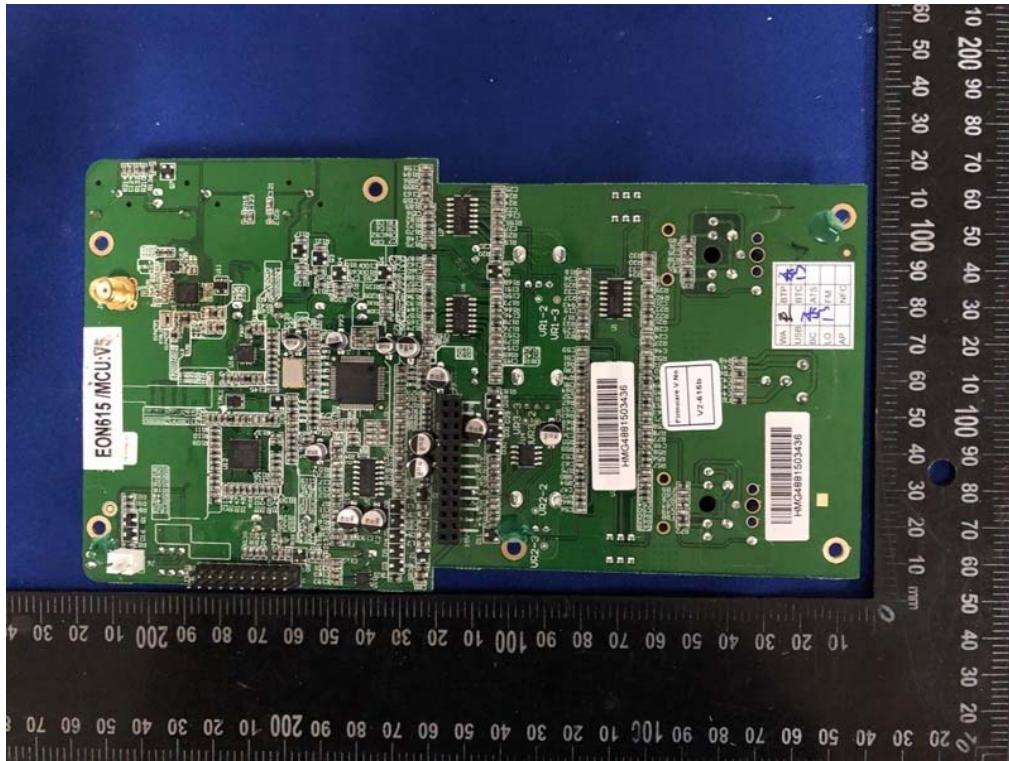

Internal Photos

M/N: EON615