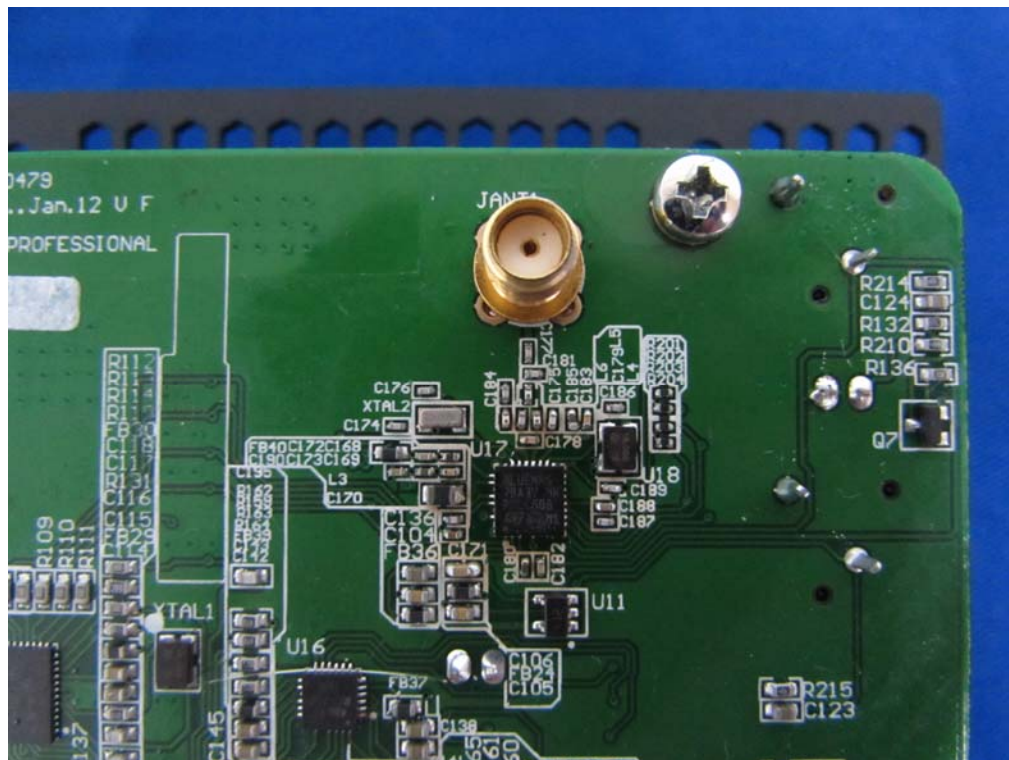

Internal Photos

M/N: EON615