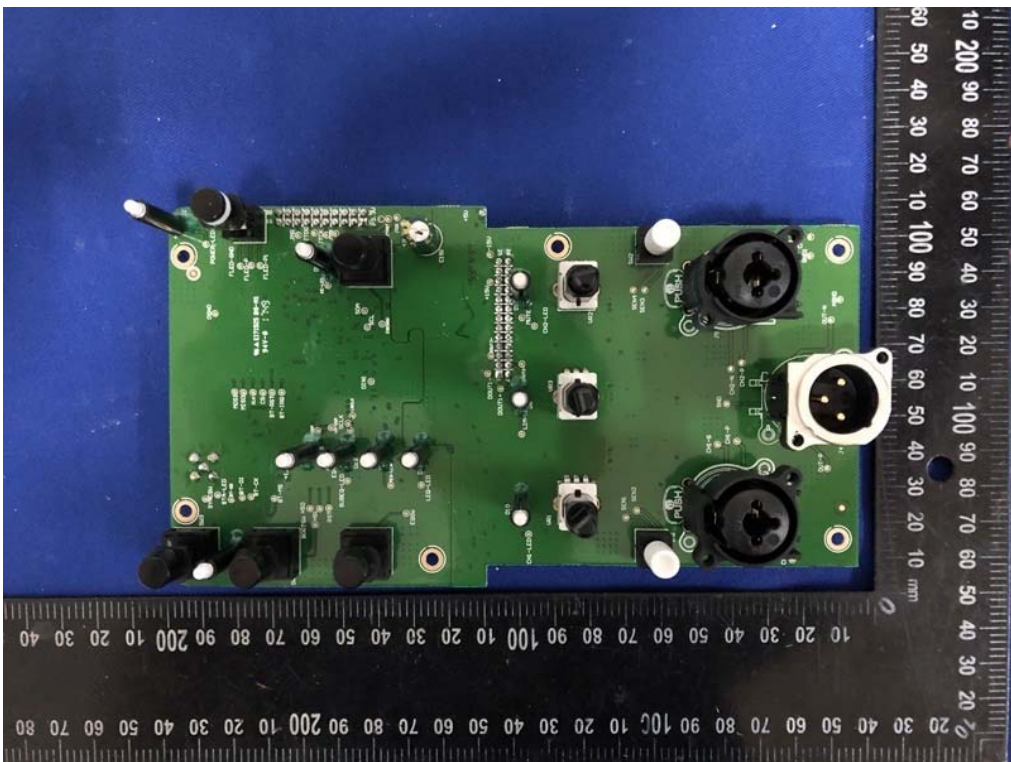

Internal Photos

M/N: EON615