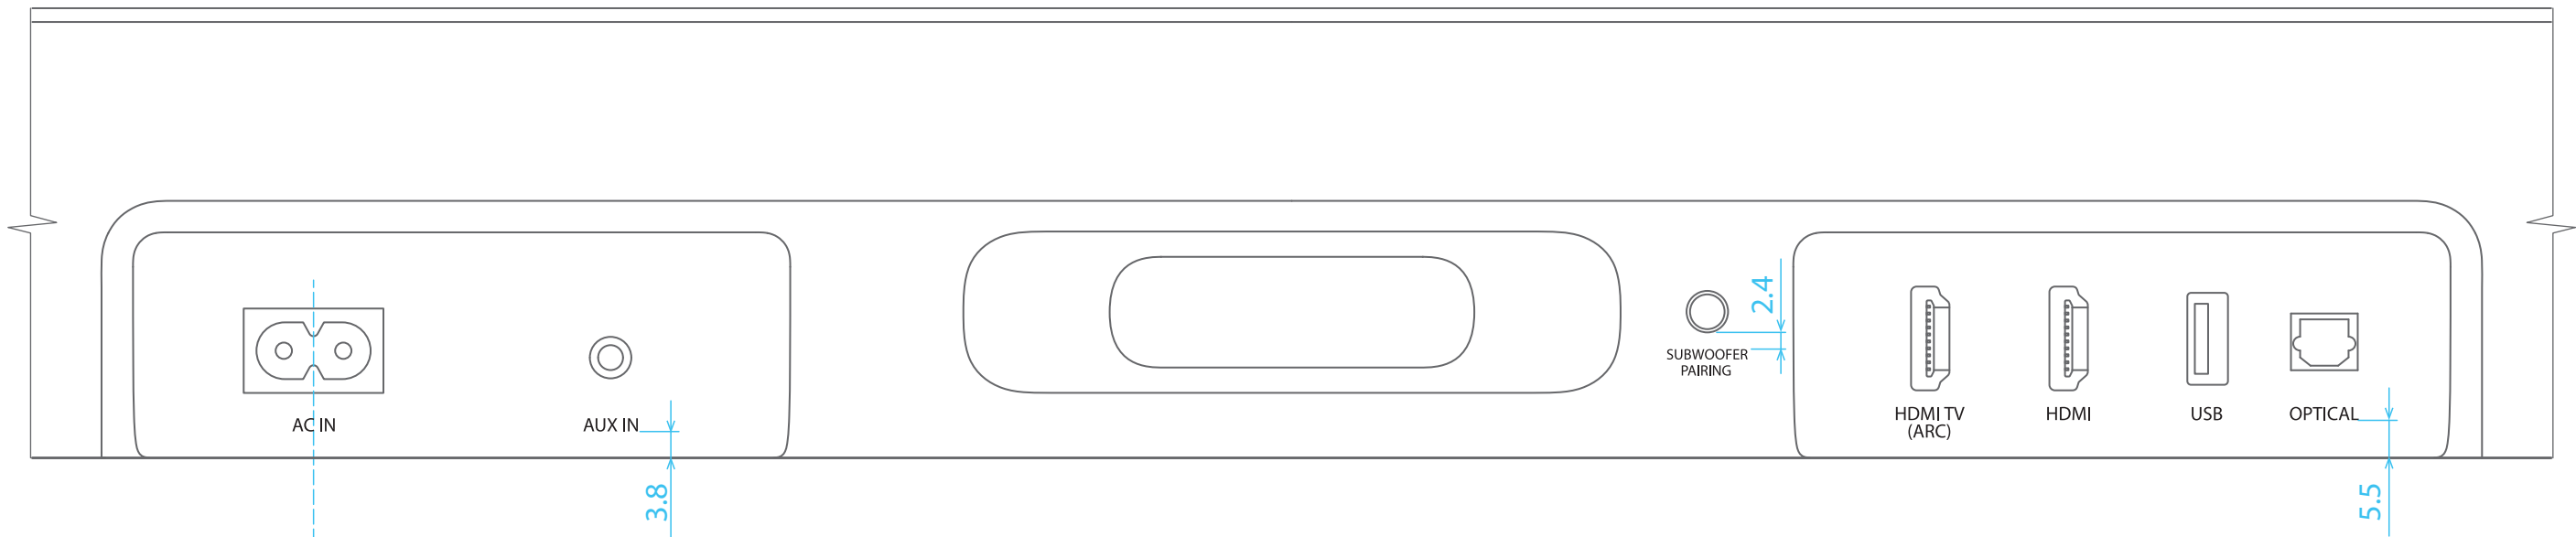

M 1:1

Text placed always in the middle of connector

compliance placed in the middle of soundbar