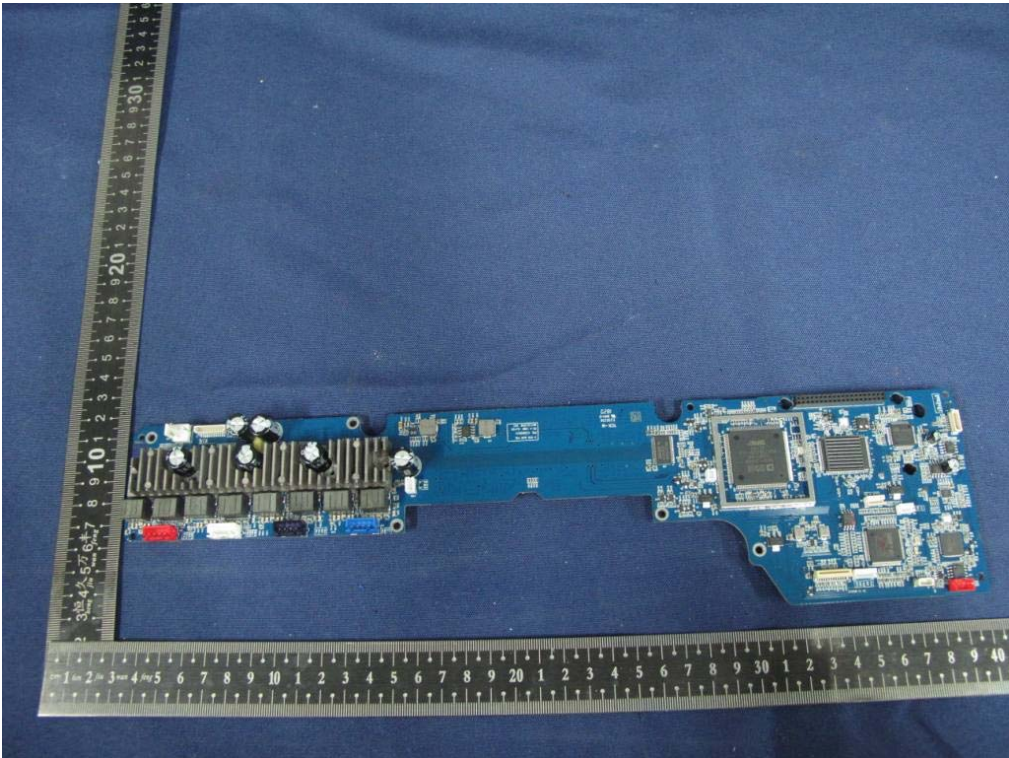

Model No.: ENCHANT 800

BT/ 2.4G wifi/ 5G Wifi Antenna 1

BT/ 2.4G wifi/ 5G Wifi Antenna 2

**END OF REPORT**