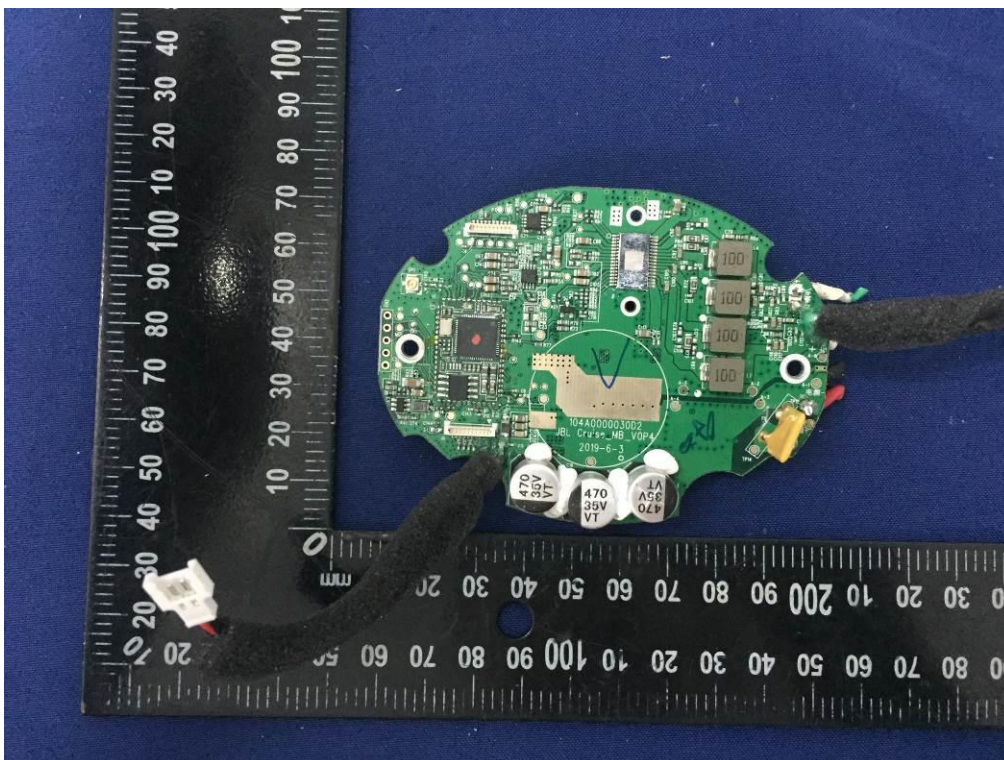

The difference between (original) and NEW for Cruise

Appearance: There is a new main board added which changed the power amplifier

Original:

New: