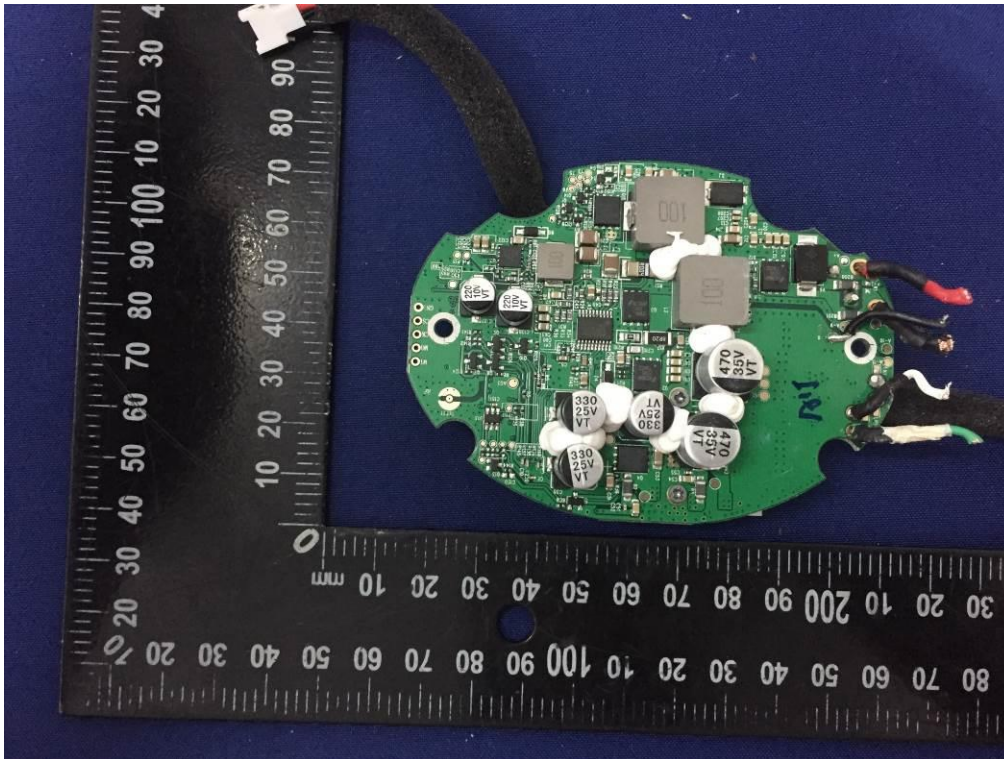

The difference between (original) and NEW for Cruise

Appearance: There is a new main board added which changed the power amplifier

Original:

New: