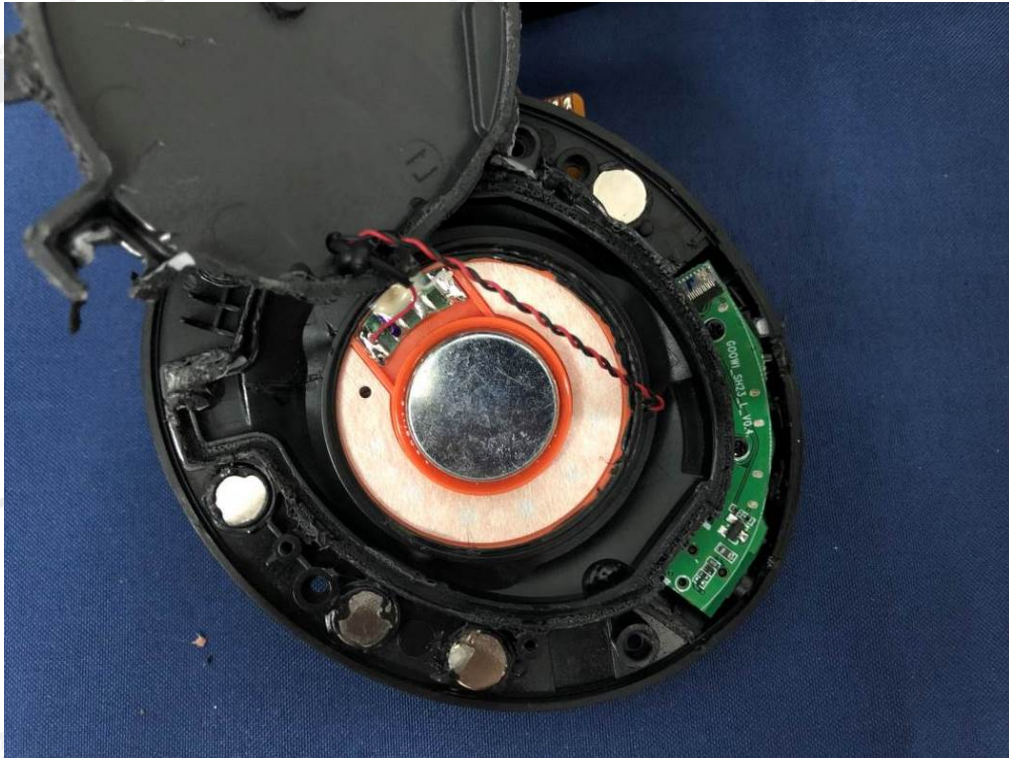

Model No.: CLUB950NC

BT Antenna port

BT Antenna

CLUB950-V1

END OF REPORT