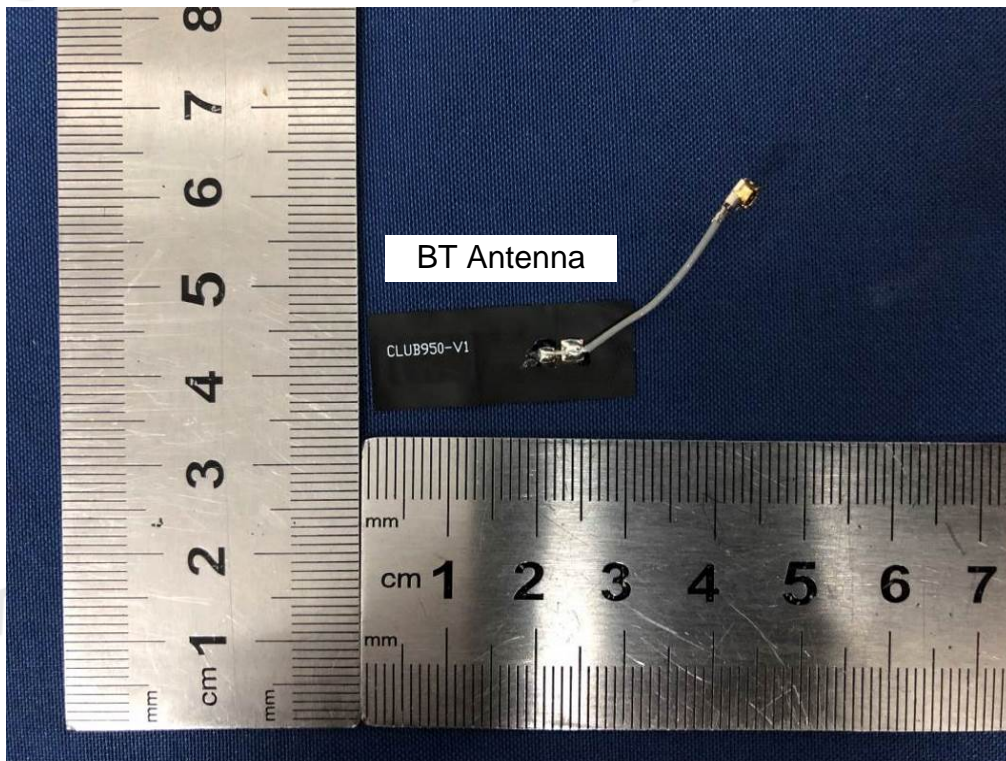

Model No.: CLUB950NC

BT Antenna port

BT Antenna

CLUB950-V1

END OF REPORT