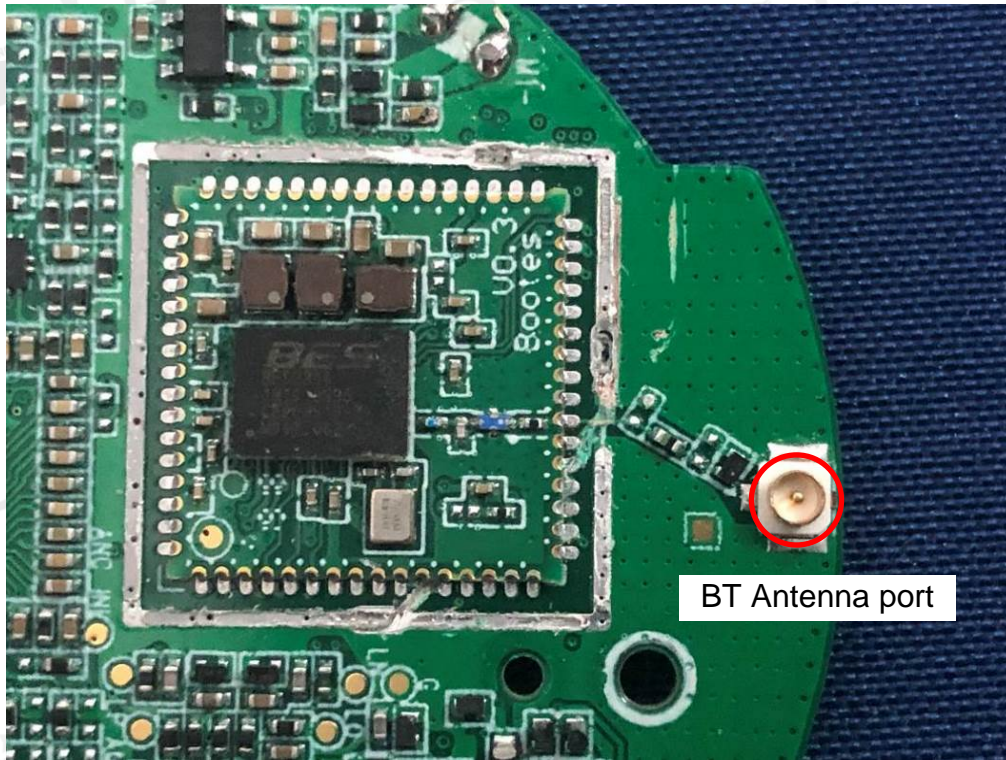

Model No.: CLUB950NC

BT Antenna port

BT Antenna

CLUB950-V1

END OF REPORT