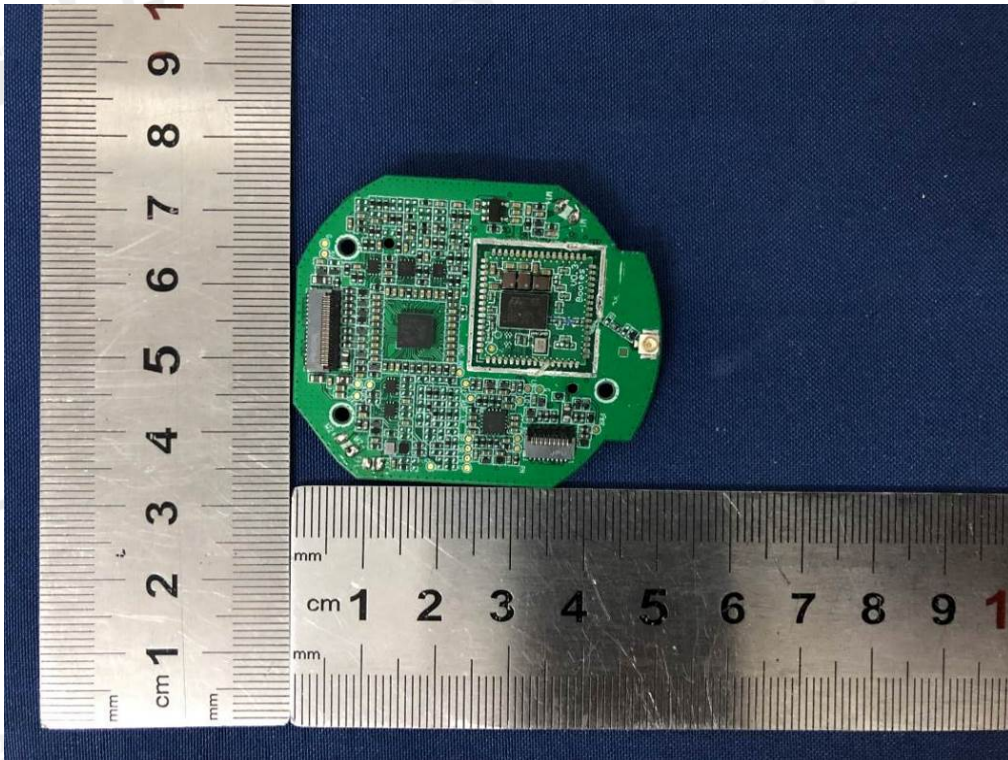

Model No.: CLUB950NC

BT Antenna port

BT Antenna

CLUB950-V1

END OF REPORT