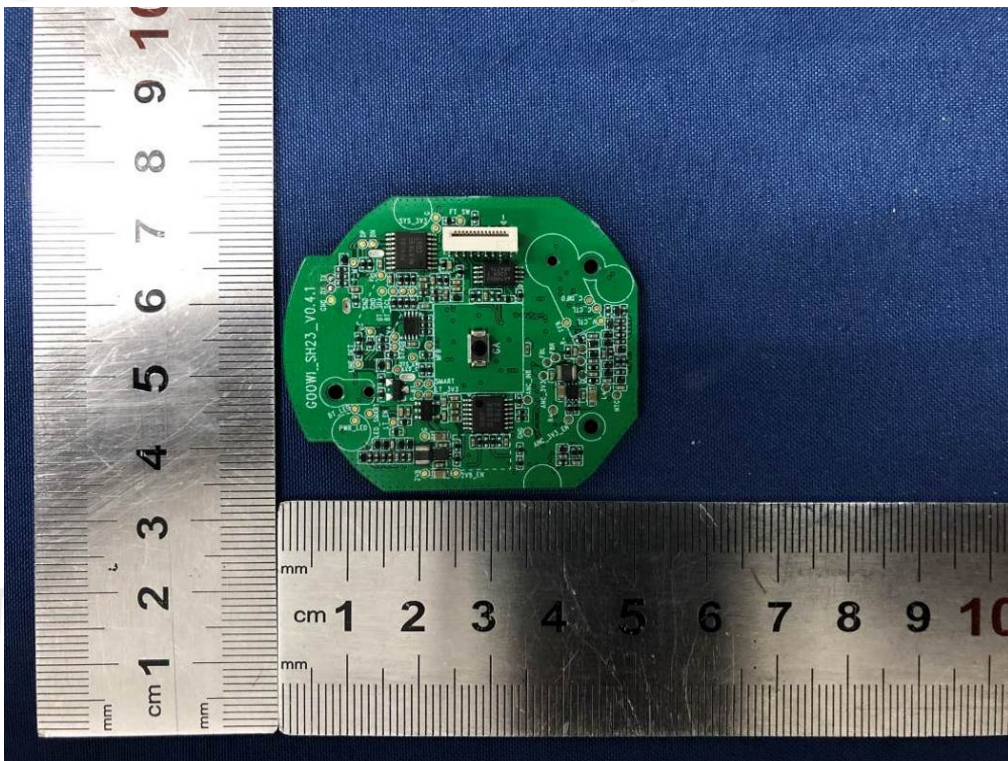

Model No.: CLUB950NC

BT Antenna port

BT Antenna

CLUB950-V1

END OF REPORT