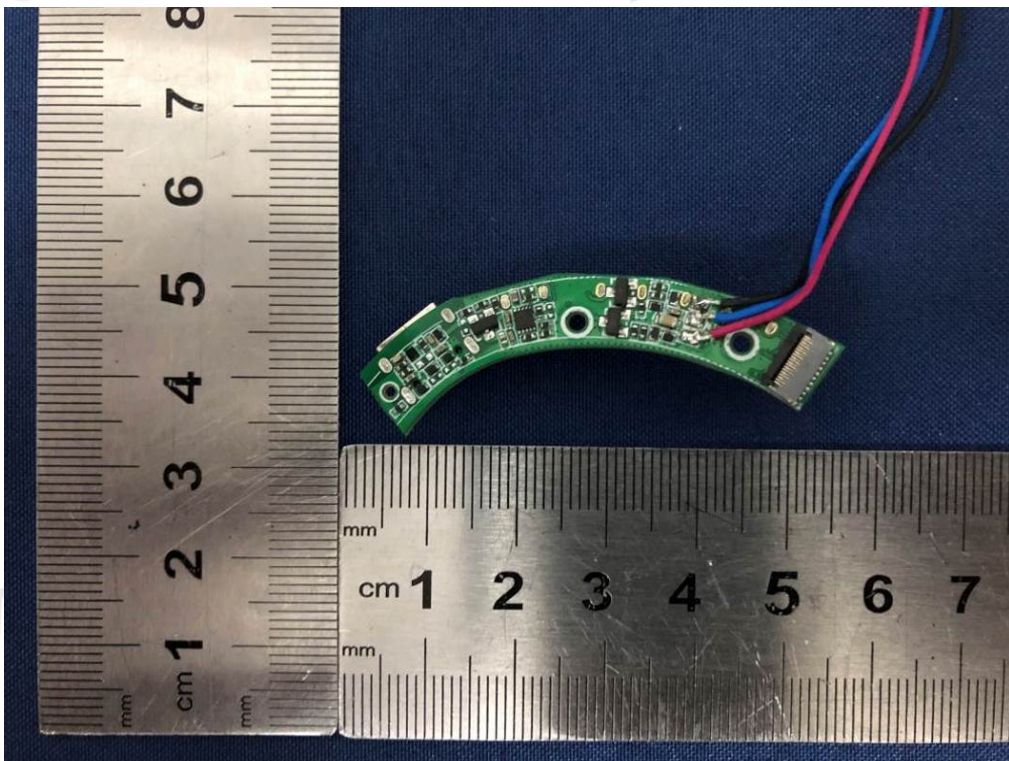

Model No.: CLUB950NC

BT Antenna port

BT Antenna

CLUB950-V1

END OF REPORT