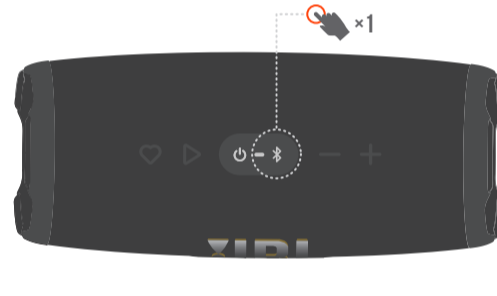

BLUETOOTH PAIRING