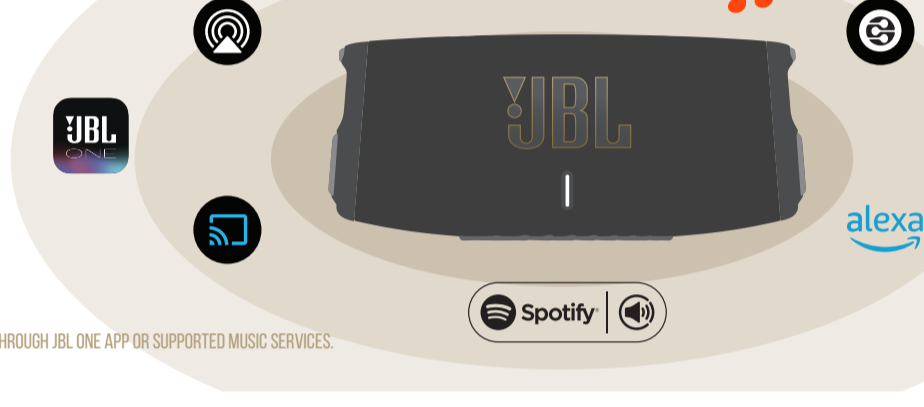

MUSIC STREAMING

STREAM MUSIC THROUGH JBL ONE APP OR SUPPORTED MUSIC SERVICES.