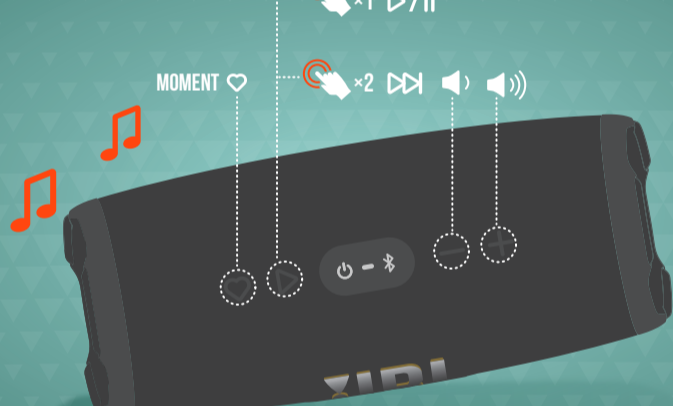

PLAY

PRESS TO PLAY THE SET PLAYLIST AND SPEAKERS SETTING PRESET IN THE JBL ONE APP.