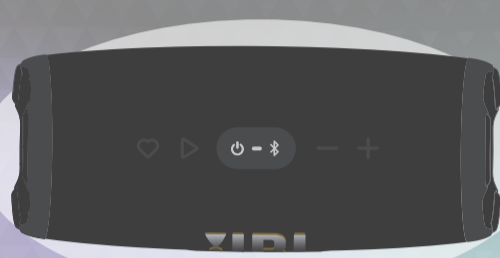

GET IT ON Google Play

Download on the App Store

JBL ONE

CONNECT YOUR ANDROID™ OR IOS DEVICE TO THE WI-FI NETWORK THROUGH THE JBL ONE APP AND FOLLOW APP INSTRUCTIONS TO COMPLETE SPEAKER SETUP.