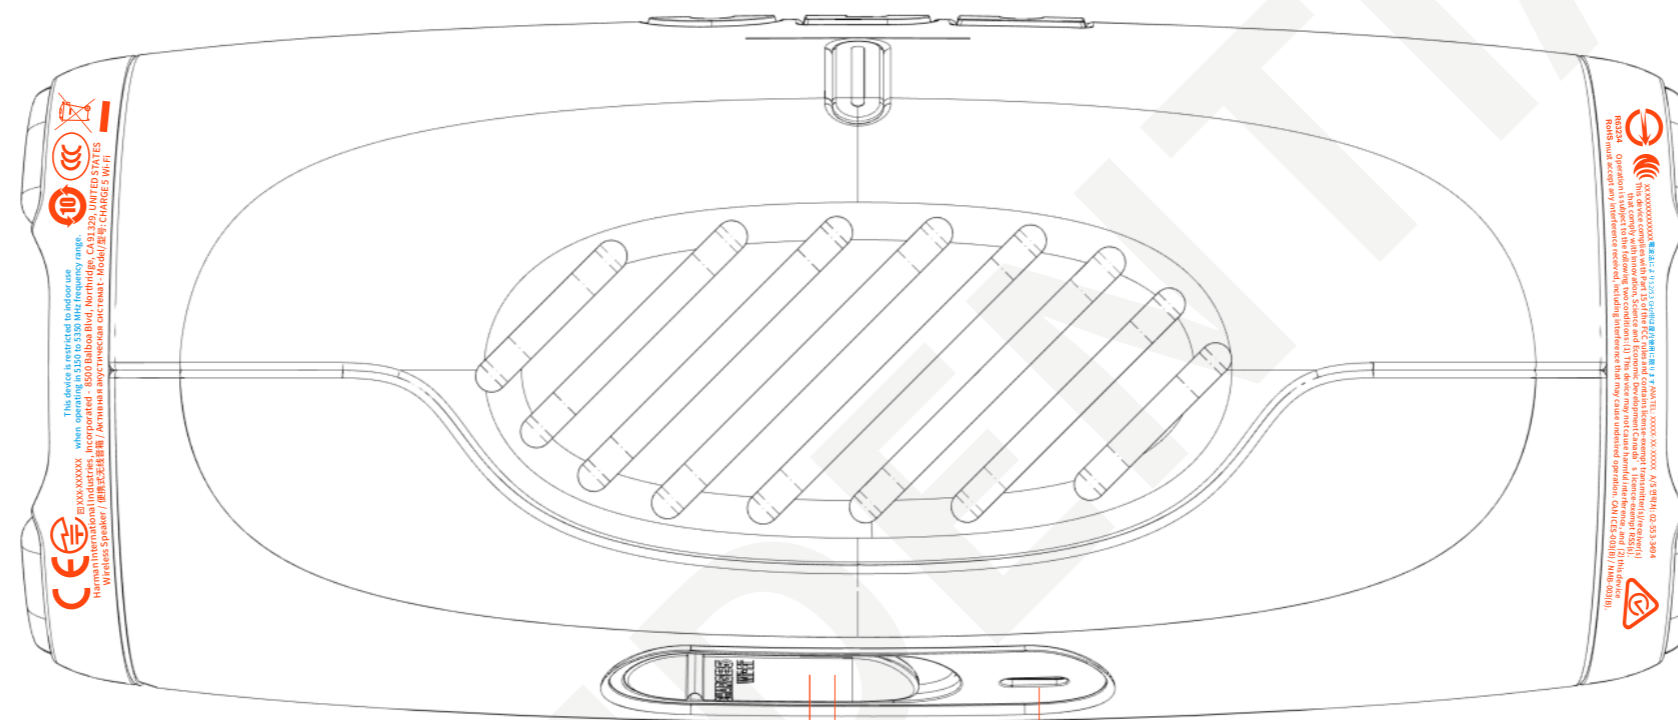

JBL CHARGE5 PRO / CMF OVERVIEW

Artworks - Unit: mm - 21-JULY-2022

Compliance

Material : UV Print
finished : high gloss
reference : Go3 & CLIP4
color : Transparent

Serial number & Compliance / Connectors' cavity

Material: PC Shim
finishing: MATTE - Match with the Silicon outer
reference: JBL BOOMBOX 2
color:

BACKGROUND>>

#Black: PANTONE Black 6C

COMPLIANCE LABEL>>

Material: silkscreen print
ON BLACK PC SHIM
#light grey: PANTONE #Cool Gray 6C

USB-A

Inner color: PANTONE BLACK 6C

USB-C

reference: Follow JBL Pulse 4

Compliance

Debossed text 0.1mm
Material: In-Mold text
Finishing: IN-Mold
color: In-Mold
Reference: JBL BOOMBOX 2

Serial number & TEXT>> ON CONNECTOR'S CAVITY